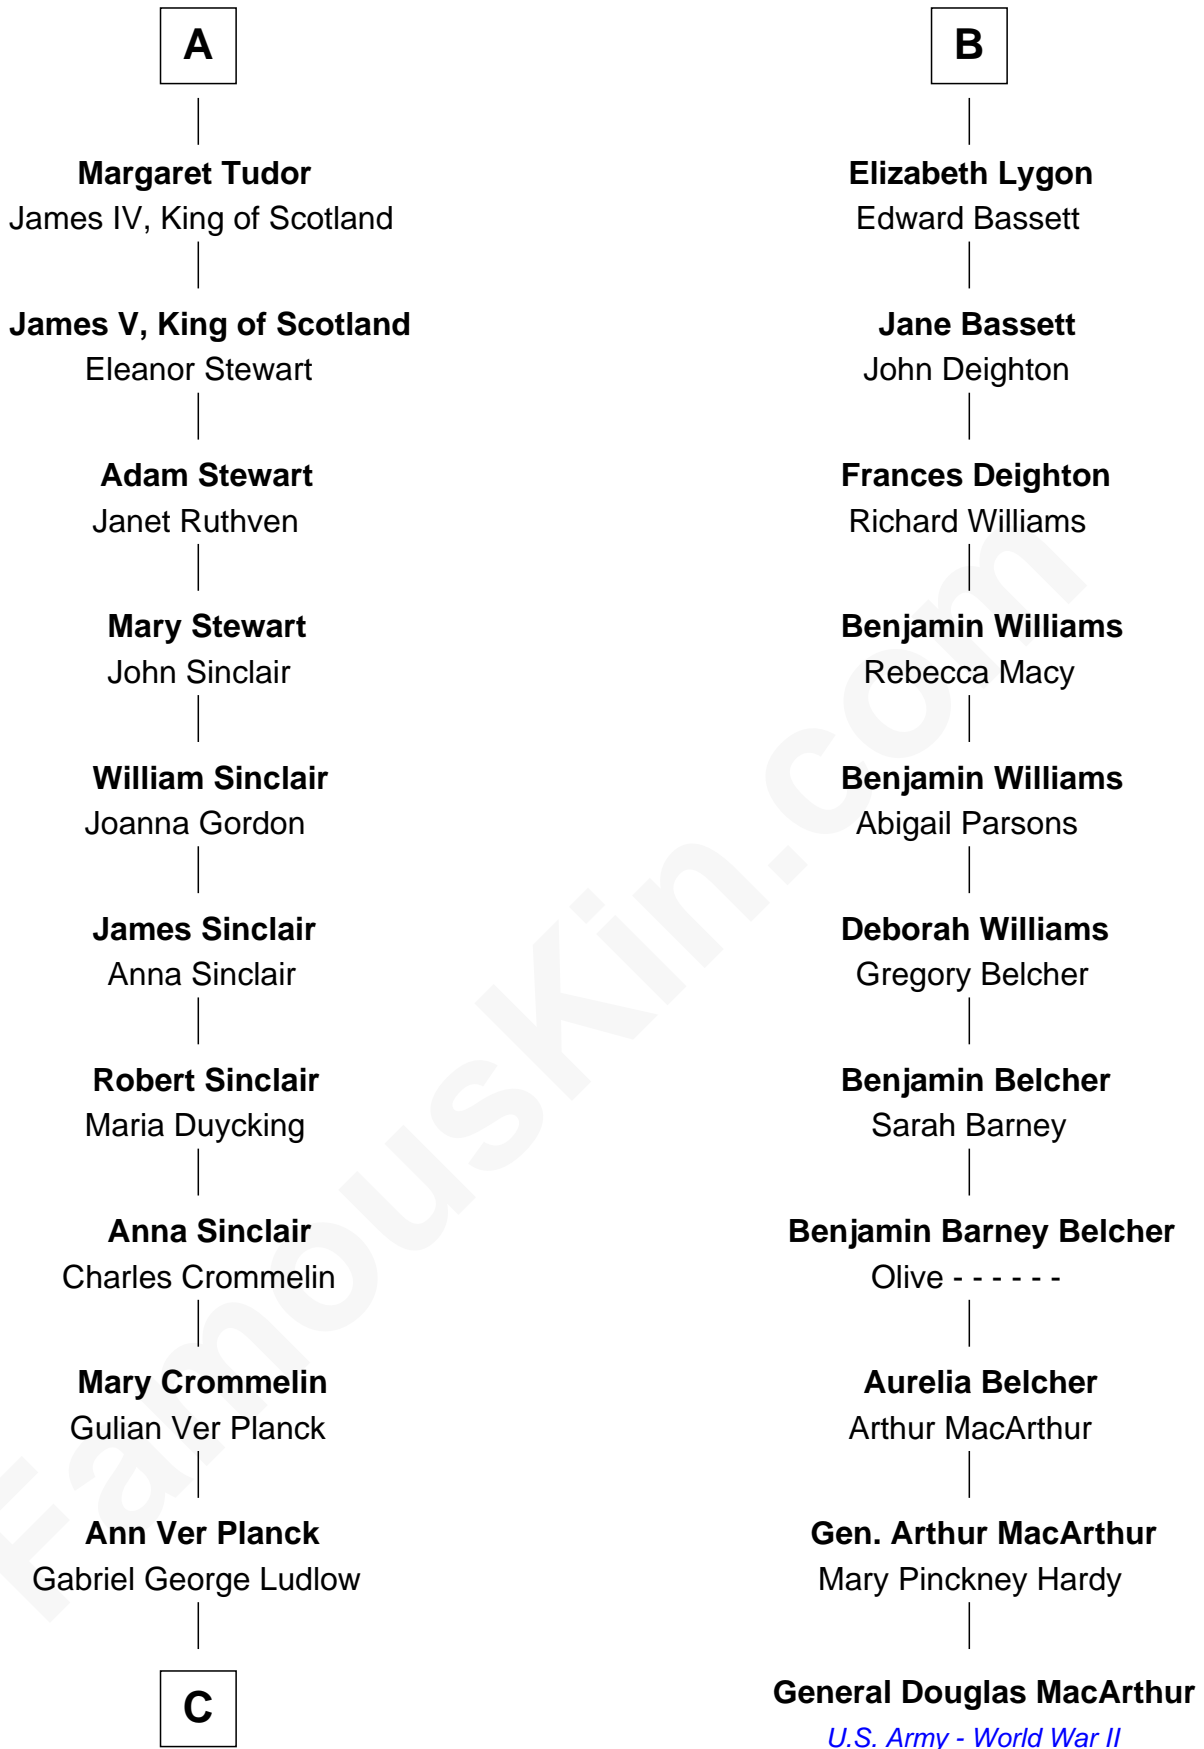

FamousKin.com

Relationship Chart of

Eleanor Roosevelt

First Lady of President Franklin D. Roosevelt

17th cousin 4 times removed of

General Douglas MacArthur

U.S. Army - World War II

C