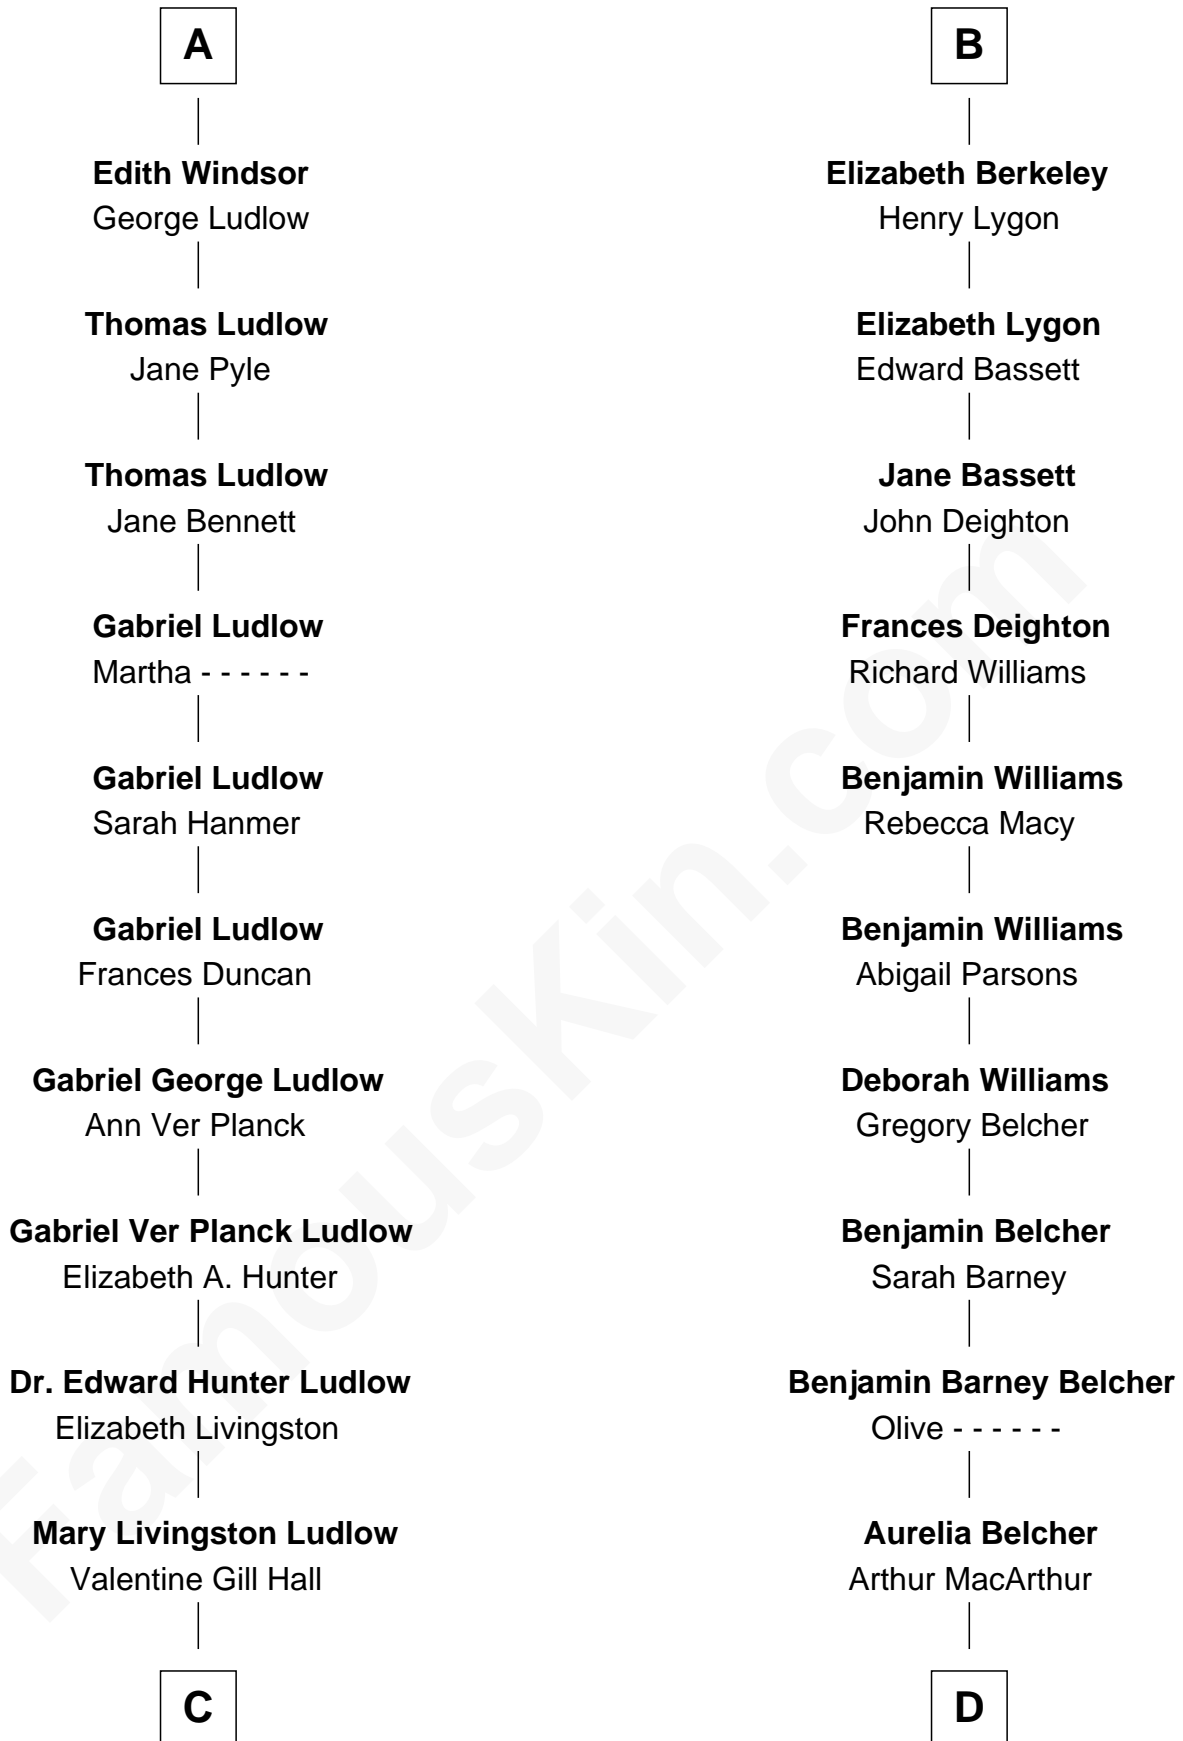

FamousKin.com

Relationship Chart of

Eleanor Roosevelt

First Lady of President Franklin D. Roosevelt

18th cousin of

General Douglas MacArthur

U.S. Army - World War II

Humphrey de Bohun

Elizabeth Plantagenet

C

Anna Rebecca Hall
Elliott Roosevelt

Eleanor Roosevelt
First Lady of Franklin Roosevelt

D

Gen. Arthur MacArthur
Mary Pinckney Hardy

General Douglas MacArthur
U.S. Army - World War II

FamousKin.com