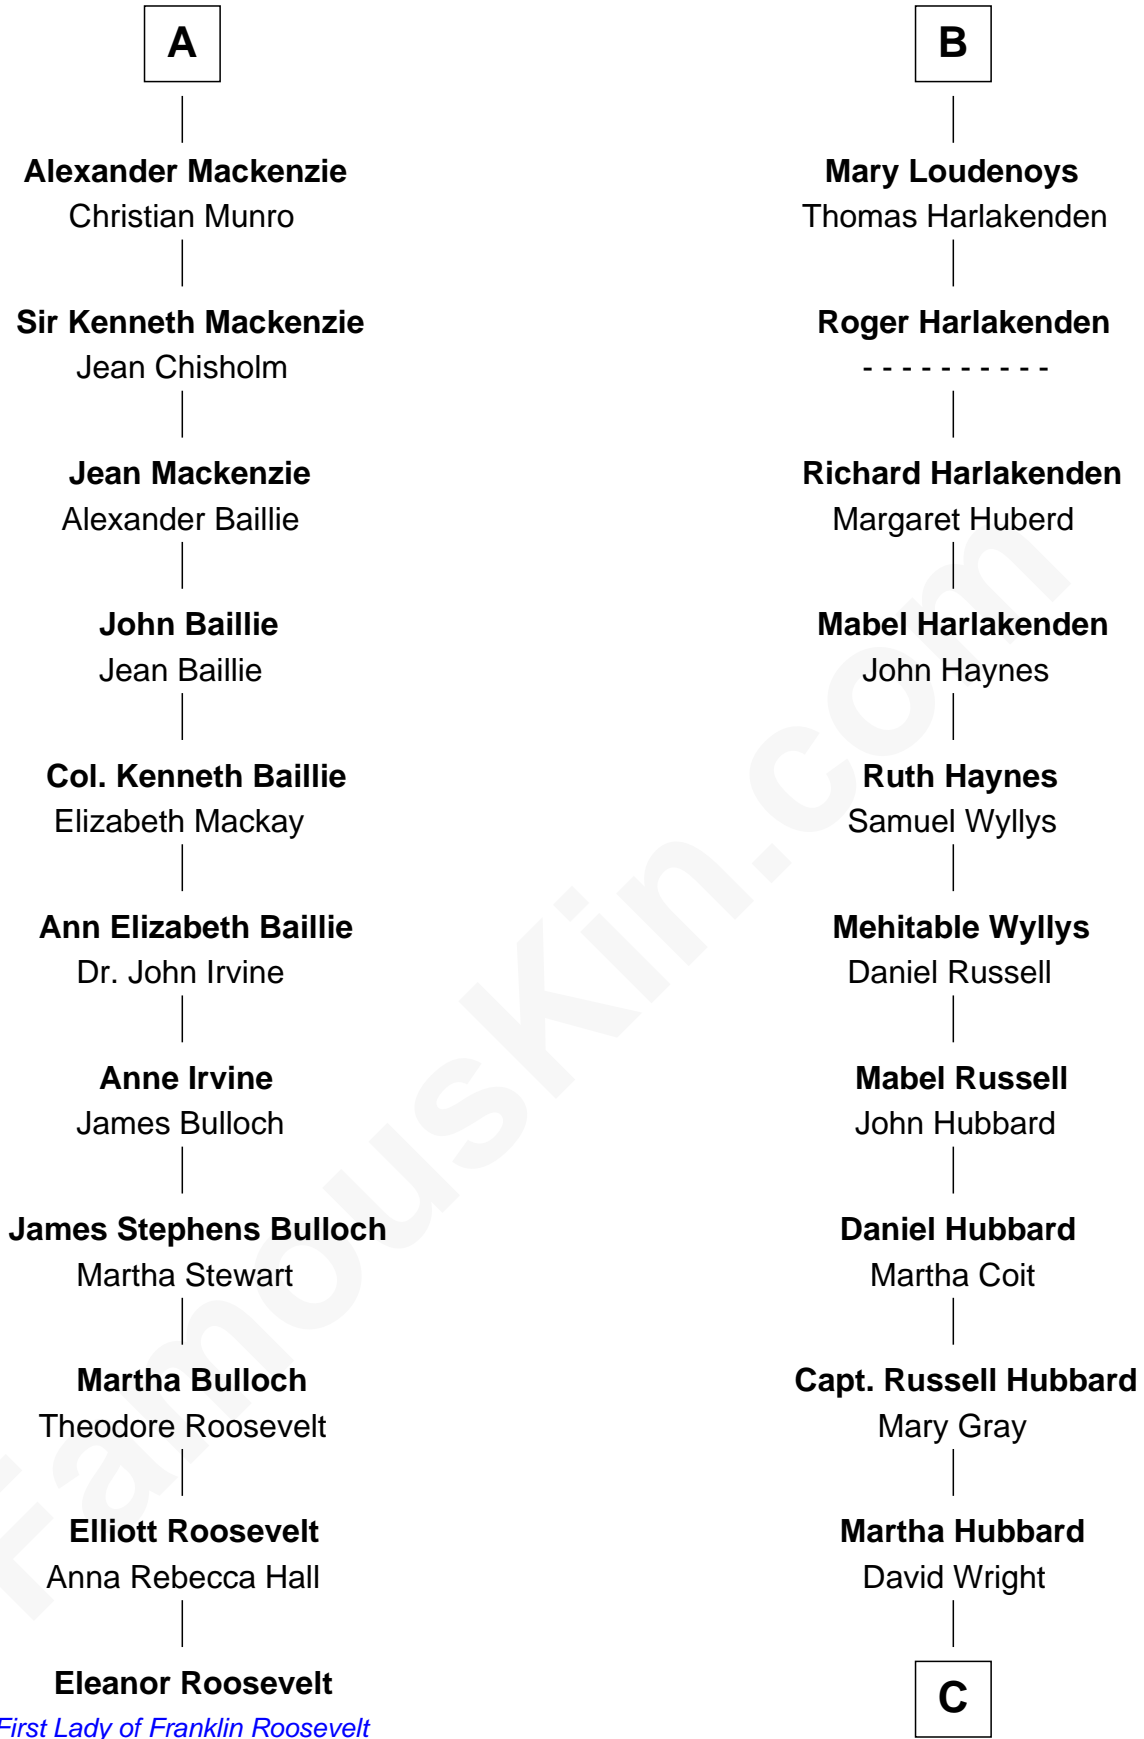

FamousKin.com

Relationship Chart of Eleanor Roosevelt

First Lady of President Franklin D. Roosevelt

17th cousin 2 times removed of

Frank Lloyd Wright
American Architect

C

Rev. David Wright

Abigail Goddard

William Carey Wright

Anna Lloyd Jones

Frank Lloyd Wright

American Architect

FamousKin.com