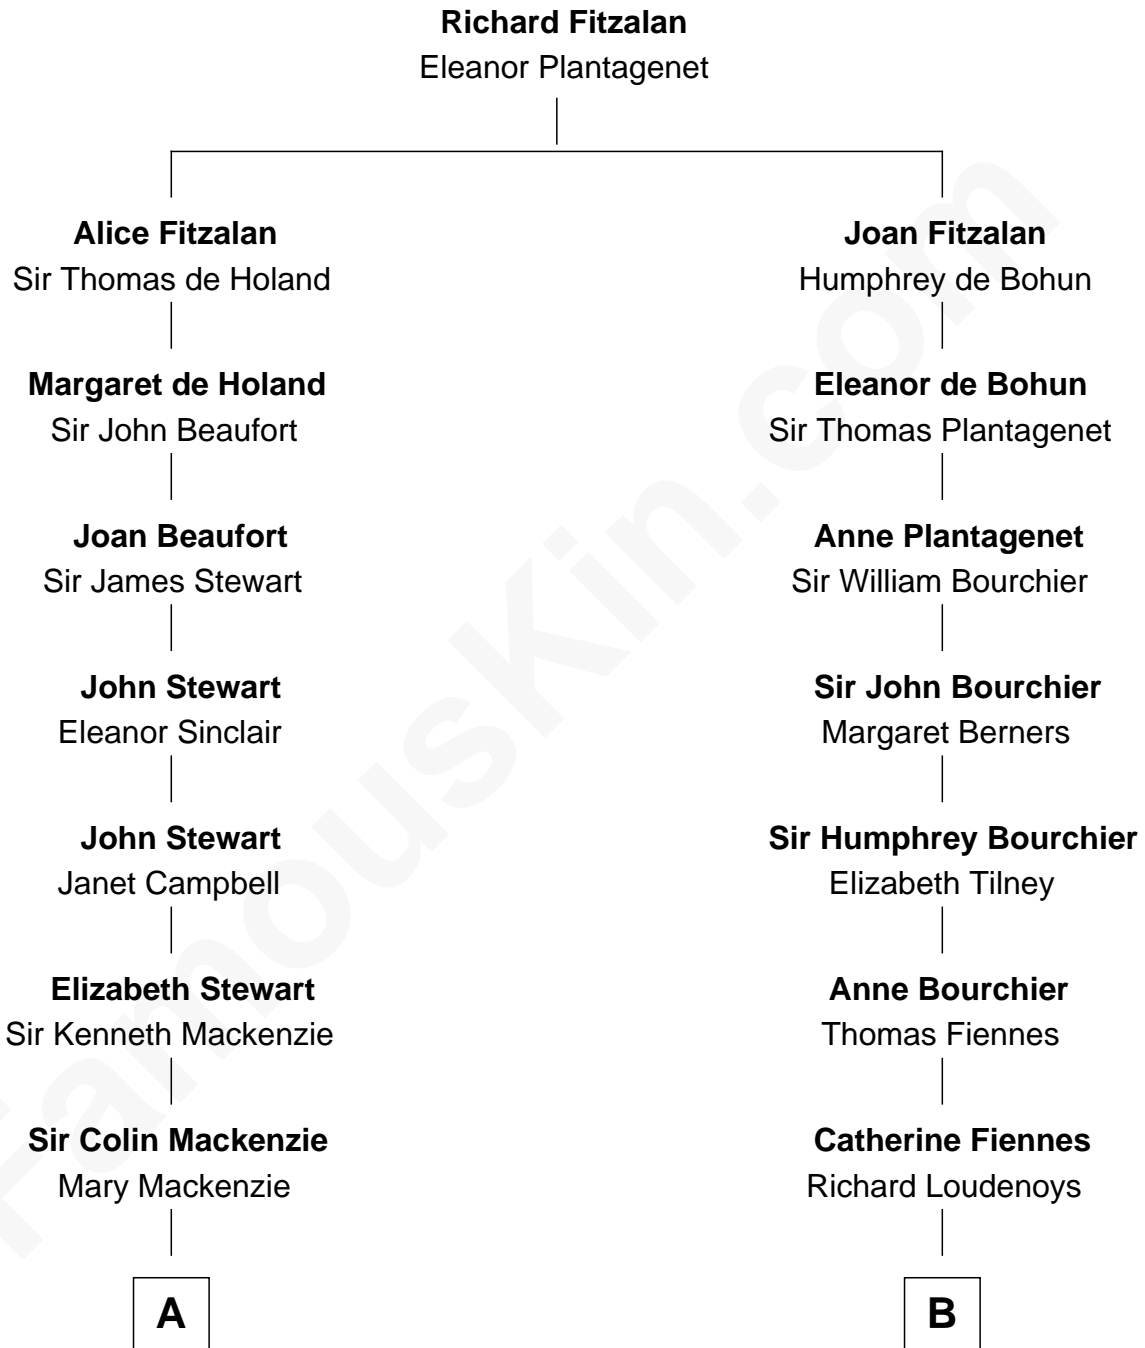

FamousKin.com

Relationship Chart of Eleanor Roosevelt

First Lady of President Franklin D. Roosevelt

17th cousin 2 times removed of

Frank Lloyd Wright
American Architect

C

Rev. David Wright

Abigail Goddard

William Carey Wright

Anna Lloyd Jones

Frank Lloyd Wright

American Architect

FamousKin.com