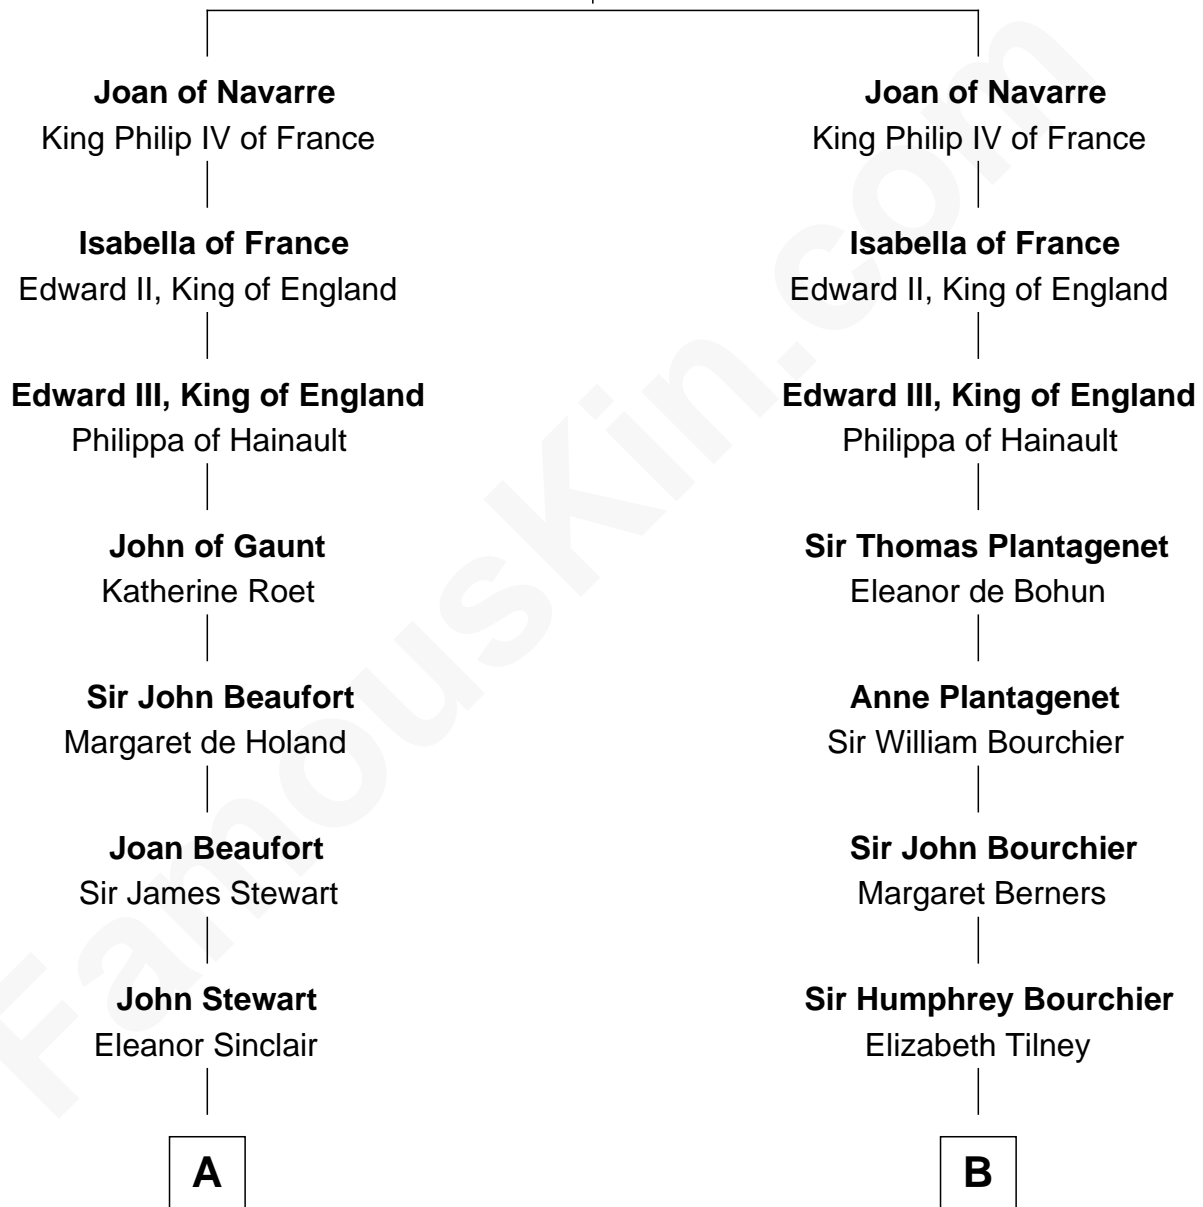

FamousKin.com

Relationship Chart of

Eleanor Roosevelt

First Lady of President Franklin D. Roosevelt

20th cousin 1 time removed of

Frank Lloyd Wright
American Architect

King Henry I of Navarre
Blanche of Artois

C

James Stephens Bulloch

Martha Stewart

Martha Bulloch

Theodore Roosevelt

Elliott Roosevelt

Anna Rebecca Hall

Eleanor Roosevelt