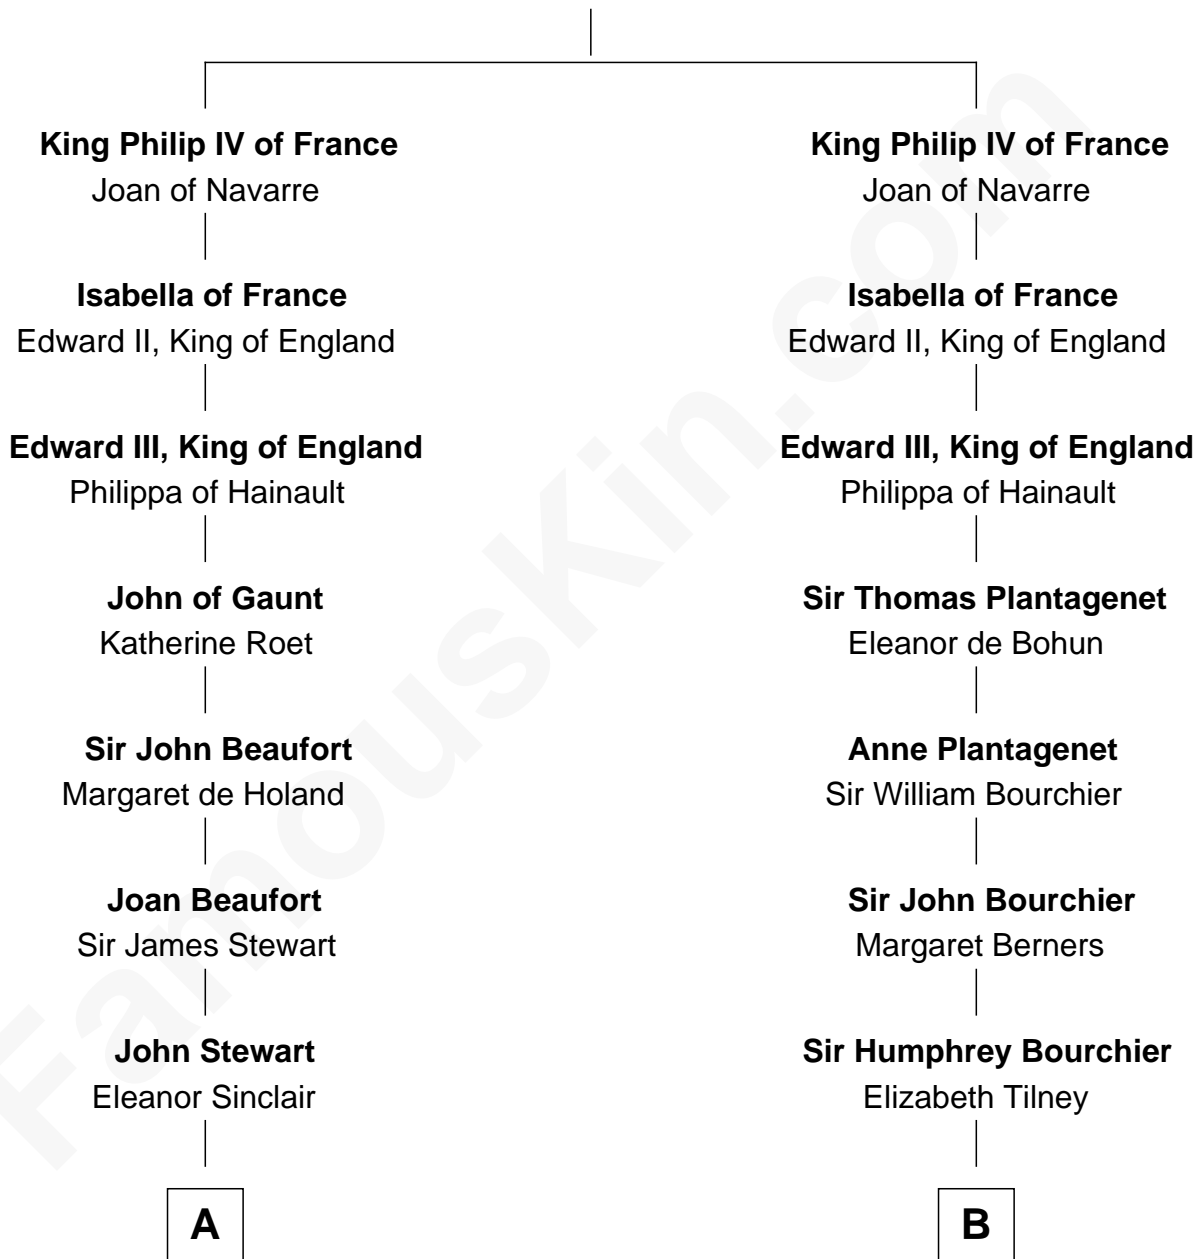

## Relationship Chart of

### Eleanor Roosevelt

*First Lady of President Franklin D. Roosevelt*

20th cousin 1 time removed of

### Frank Lloyd Wright

*American Architect*

**Philip III, King of France**  
Isabella of Aragon

**C**

**James Stephens Bulloch**

Martha Stewart

**Martha Bulloch**

Theodore Roosevelt

**Elliott Roosevelt**

Anna Rebecca Hall

**Eleanor Roosevelt**

*First Lady of Franklin Roosevelt*

**D**

**Capt. Russell Hubbard**

Mary Gray

**Martha Hubbard**