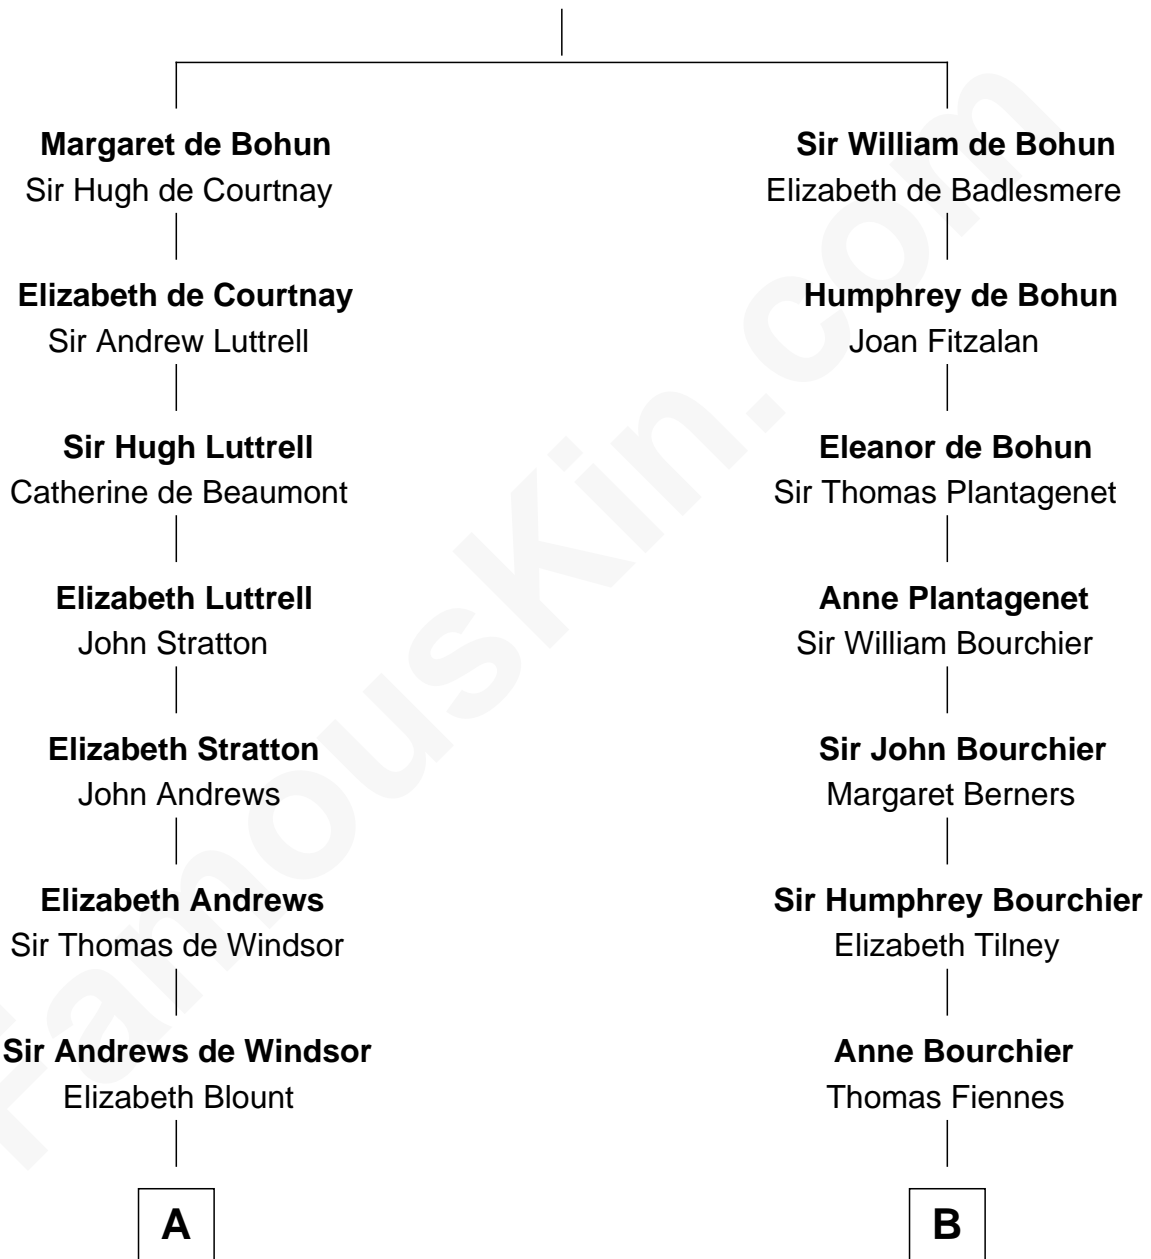

FamousKin.com

Relationship Chart of

Eleanor Roosevelt

First Lady of President Franklin D. Roosevelt

18th cousin 2 times removed of

Frank Lloyd Wright
American Architect

Humphrey de Bohun
Elizabeth Plantagenet

C

Anna Rebecca Hall

Elliott Roosevelt

Eleanor Roosevelt

First Lady of Franklin Roosevelt

D

Martha Hubbard

David Wright