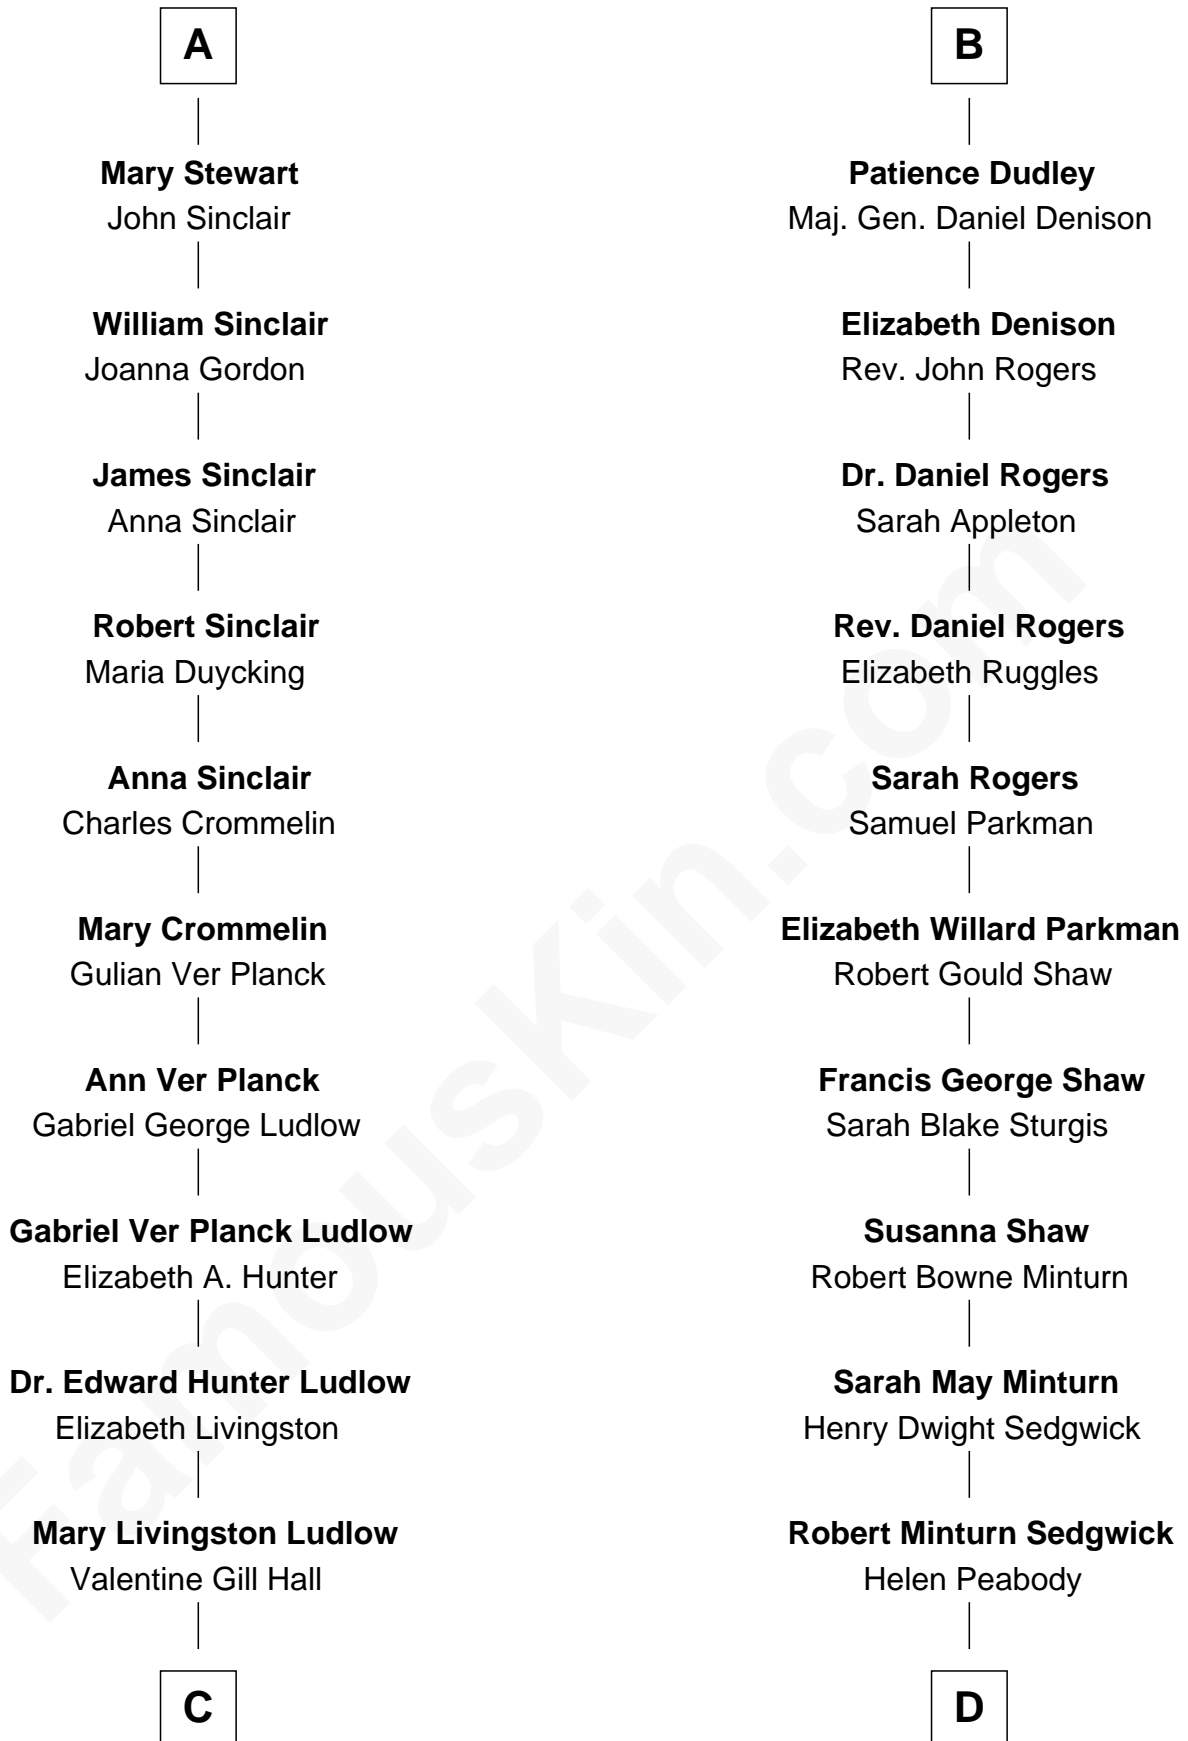

FamousKin.com

Relationship Chart of

Eleanor Roosevelt

First Lady of President Franklin D. Roosevelt

18th cousin of

Kyra Sedgwick

TV and Movie Actress

C

Anna Rebecca Hall
Elliott Roosevelt

Eleanor Roosevelt
First Lady of Franklin Roosevelt

D

Henry Dwight Sedgwick
Patricia Ann Rosenwald

Kyra Sedgwick
TV and Movie Actress

FamousKin.com