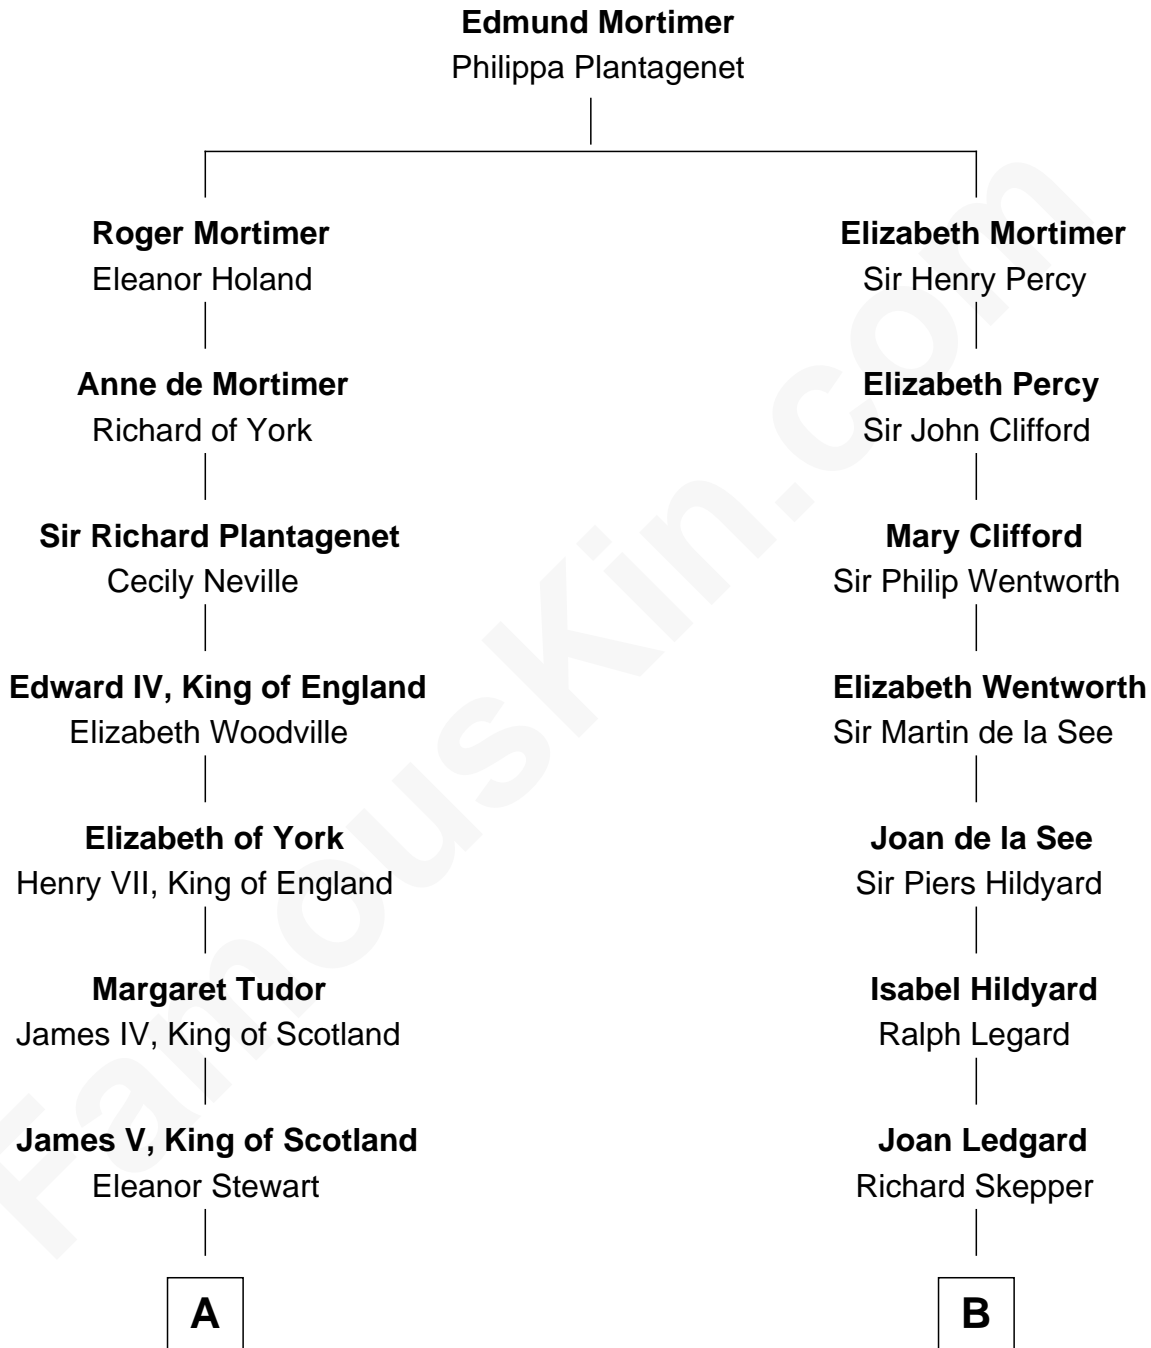

FamousKin.com

Relationship Chart of

Eleanor Roosevelt

First Lady of President Franklin D. Roosevelt

19th cousin 2 times removed of

Kyra Sedgwick

TV and Movie Actress

C

Mary Livingston Ludlow

Valentine Gill Hall

Anna Rebecca Hall

Elliott Roosevelt

Eleanor Roosevelt

First Lady of Franklin Roosevelt

D

Marianne Cabot Lee