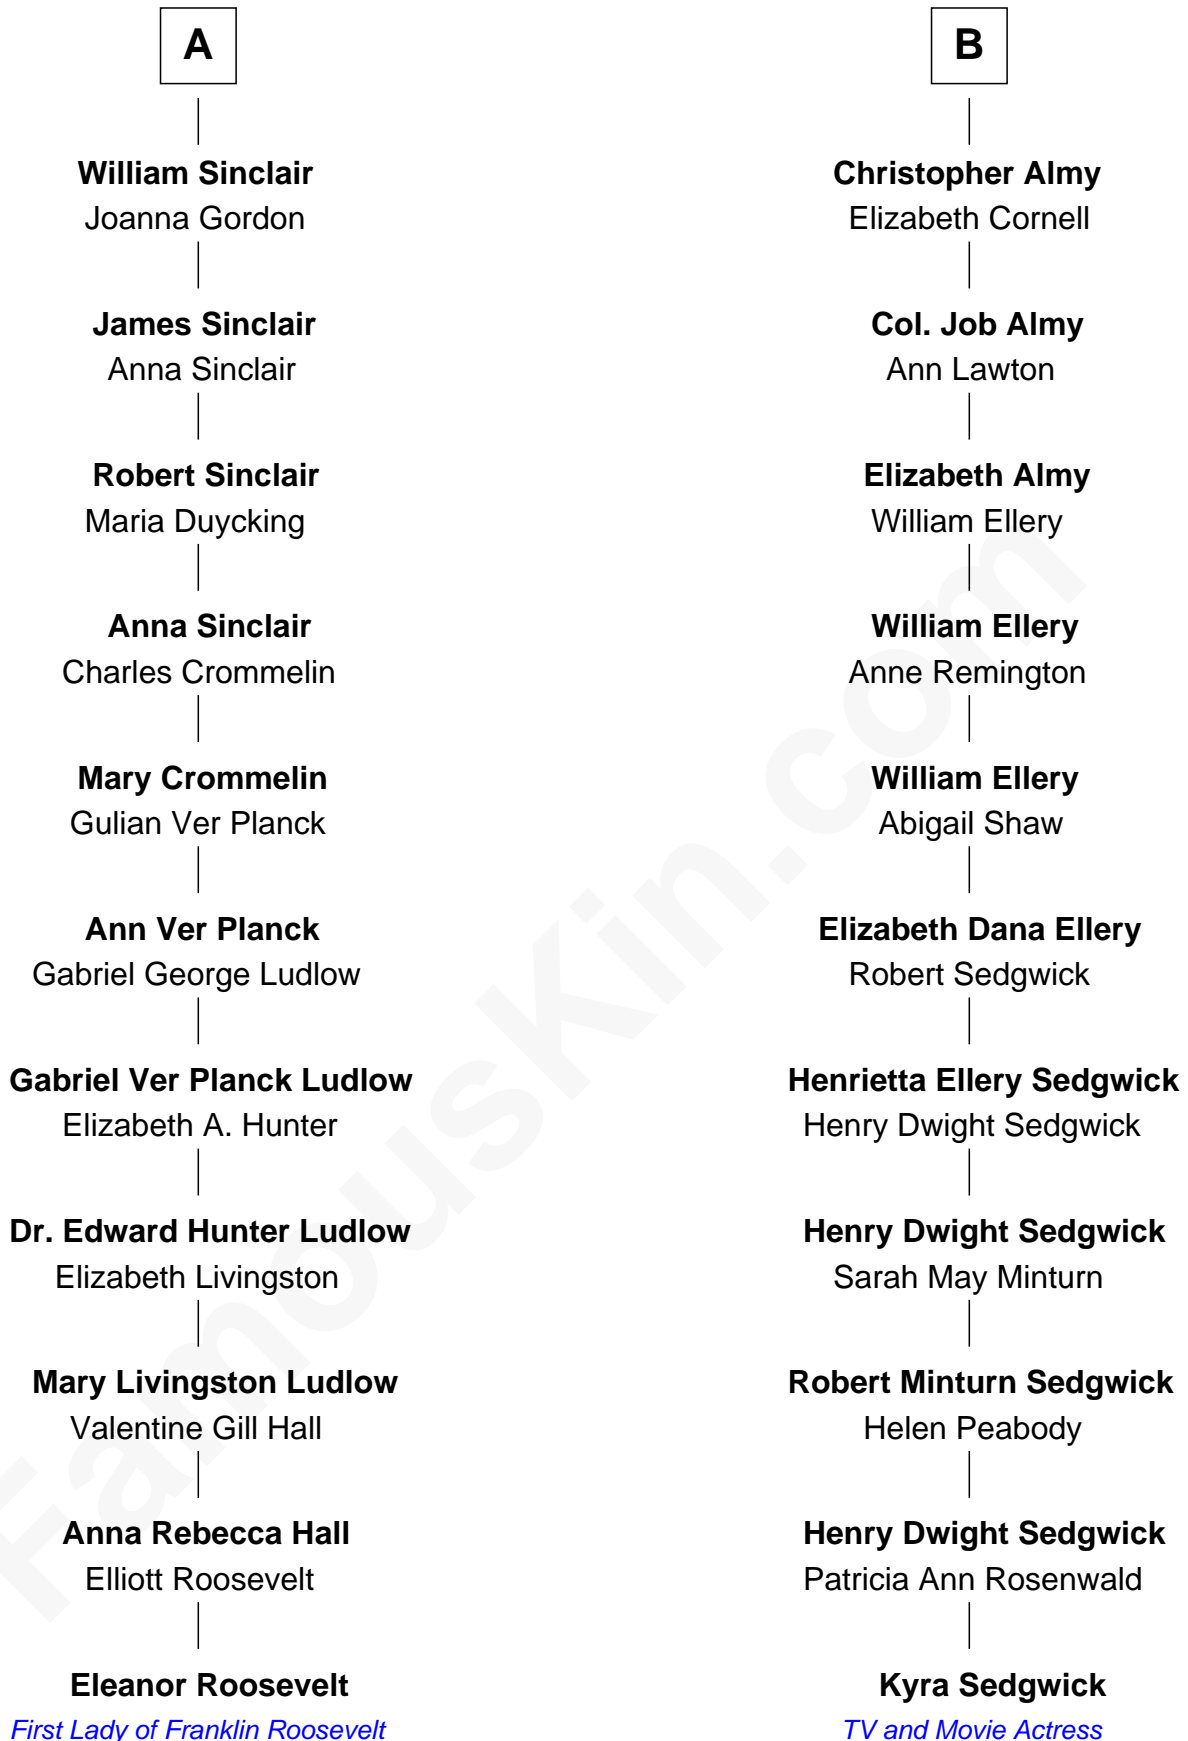

FamousKin.com

Relationship Chart of

Eleanor Roosevelt

First Lady of President Franklin D. Roosevelt

17th cousin of

Kyra Sedgwick

TV and Movie Actress

Richard Woodville

Joan Bedlisgate

Kyra Sedgwick photo by [Angela George](#) (CC BY-SA 3.0)