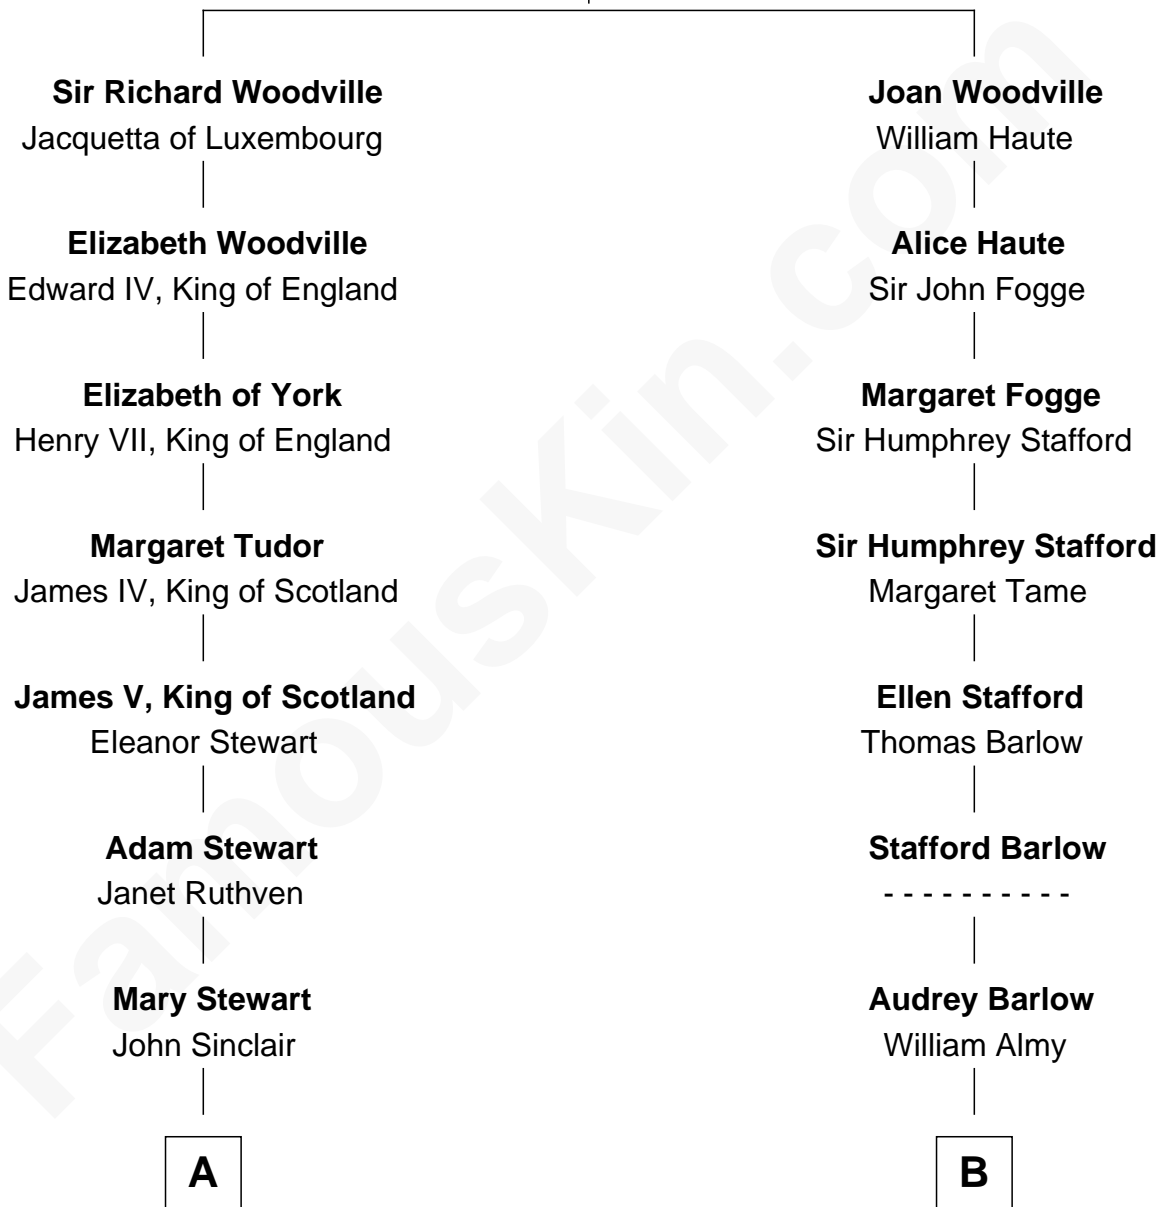

FamousKin.com

Relationship Chart of

Eleanor Roosevelt

First Lady of President Franklin D. Roosevelt

17th cousin of

Kyra Sedgwick

TV and Movie Actress

Richard Woodville

Joan Bedlisgate

Kyra Sedgwick photo by [Angela George](#) (CC BY-SA 3.0)