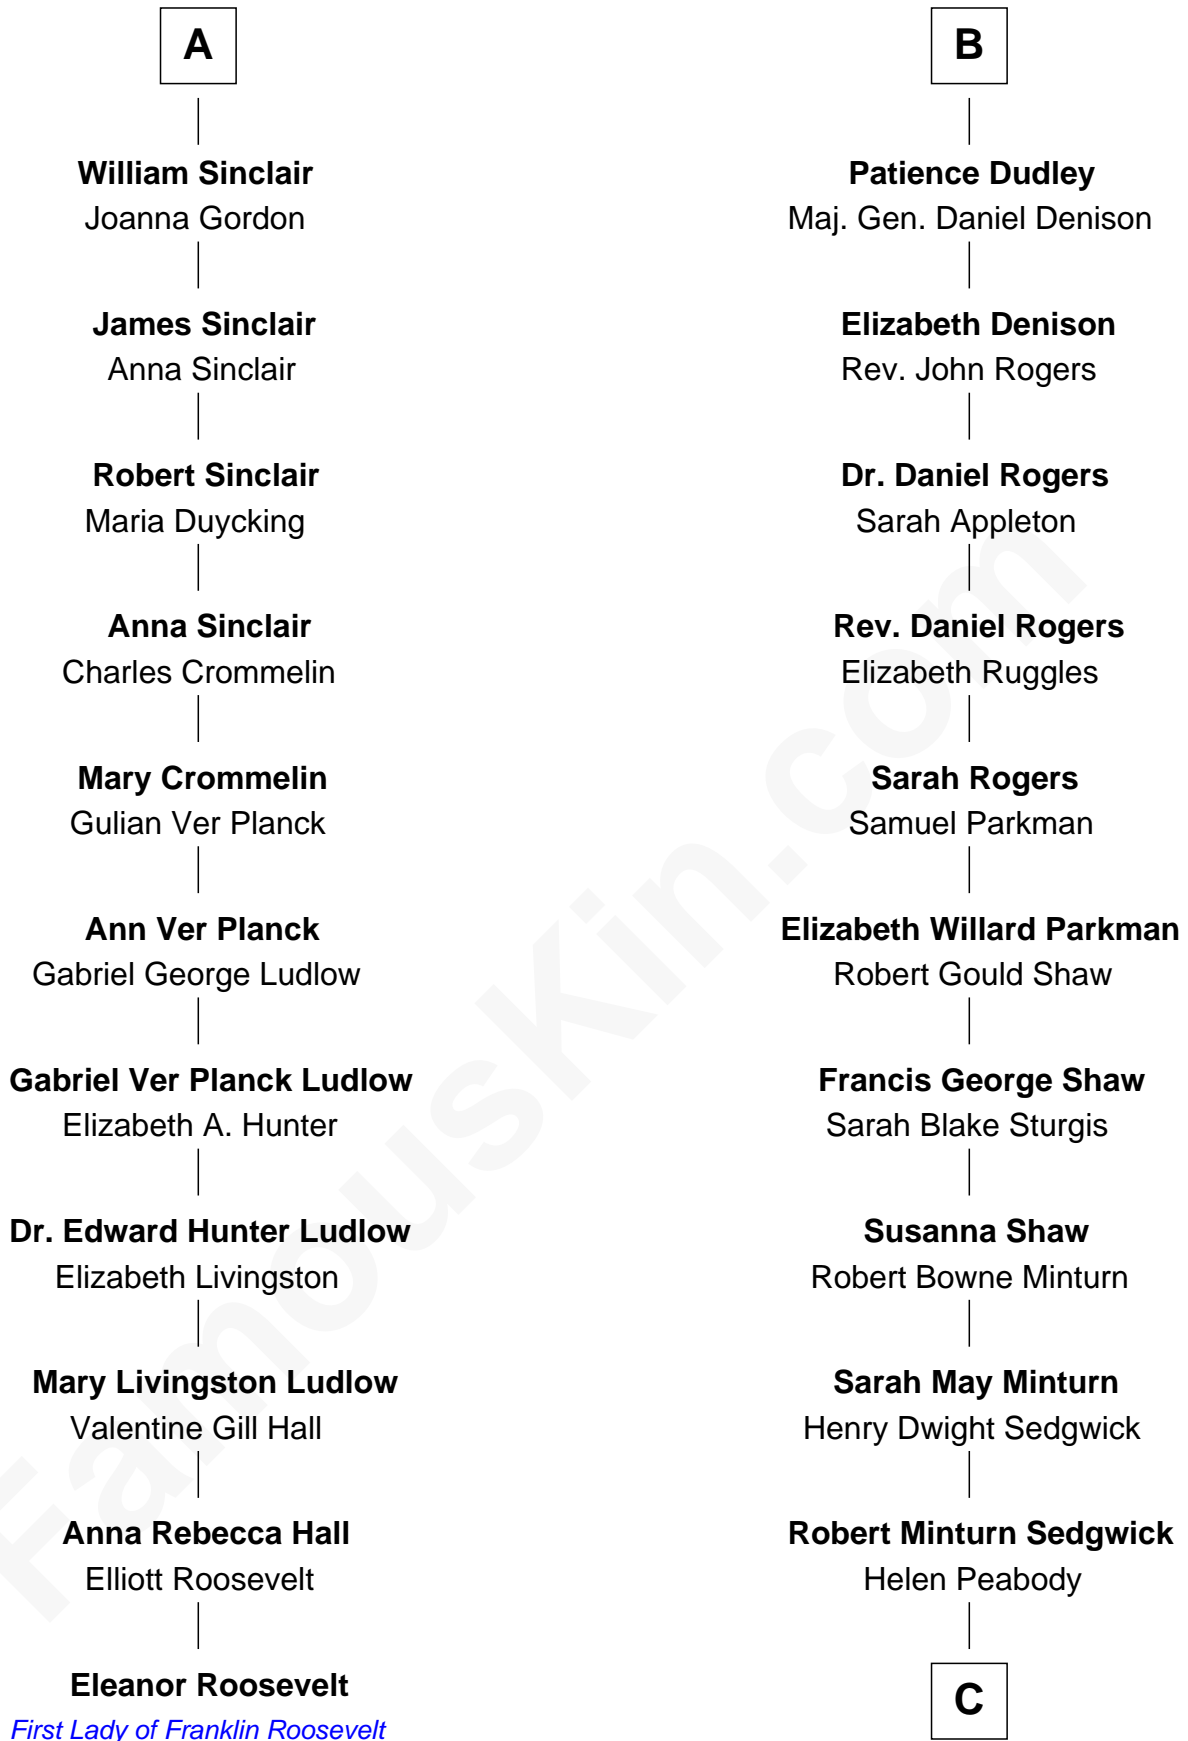

FamousKin.com

Relationship Chart of

Eleanor Roosevelt

First Lady of President Franklin D. Roosevelt

17th cousin 1 time removed of

Kyra Sedgwick

TV and Movie Actress

C

Henry Dwight Sedgwick

Patricia Ann Rosenwald

Kyra Sedgwick

TV and Movie Actress

FamousKin.com