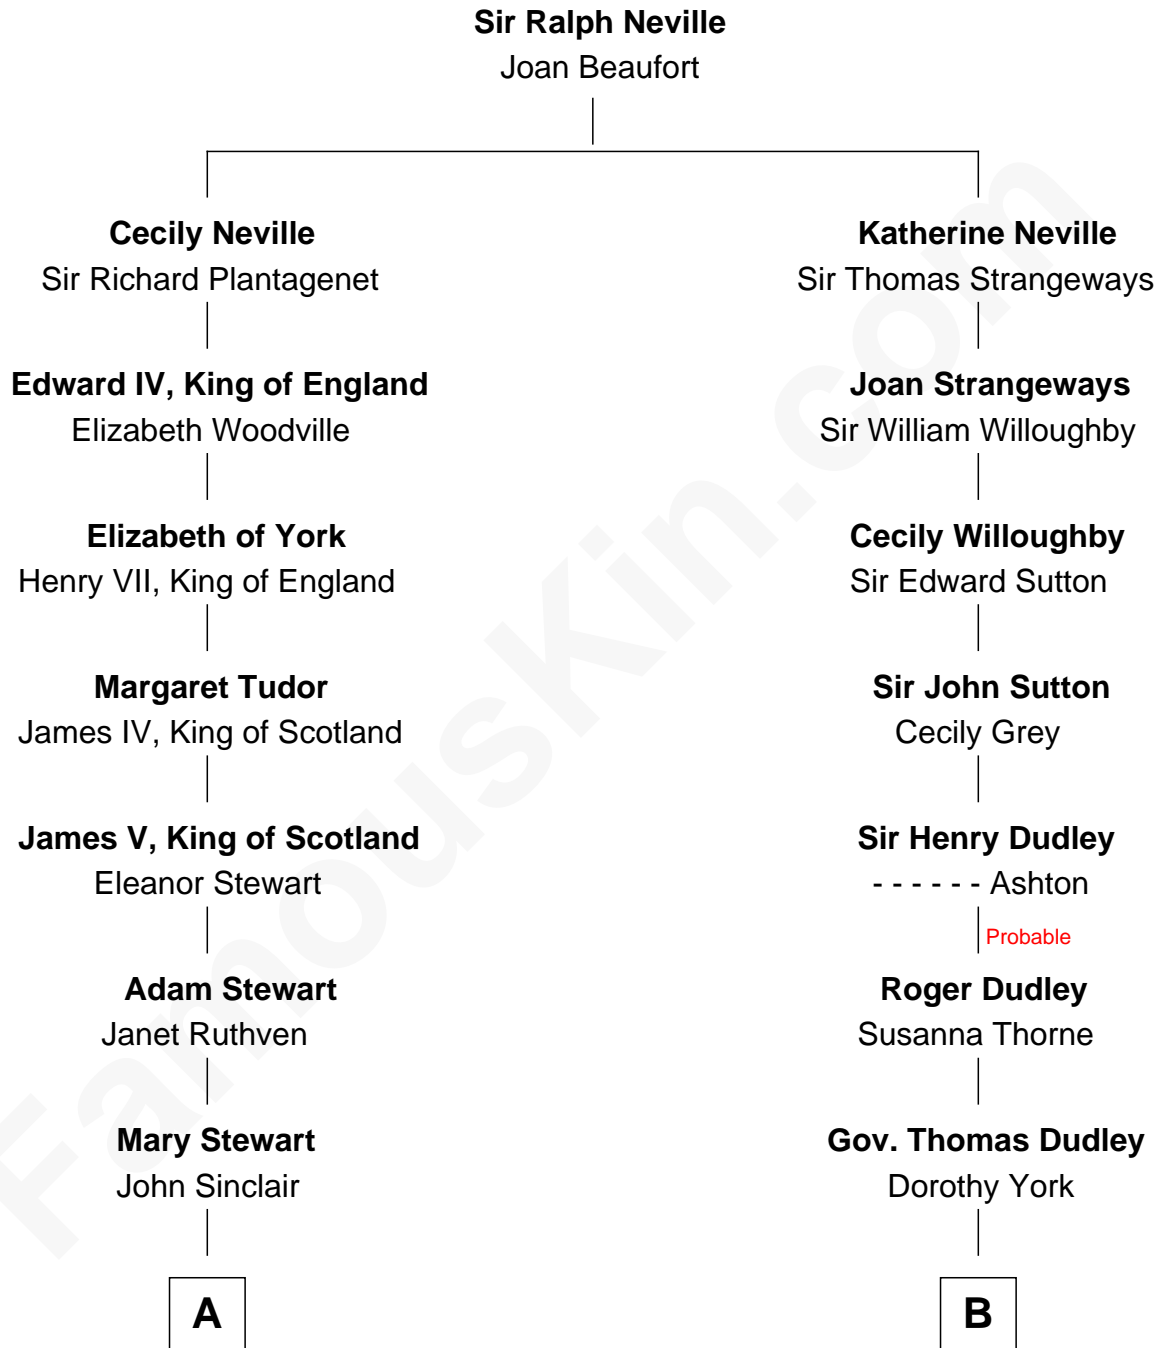

FamousKin.com

Relationship Chart of

Eleanor Roosevelt

First Lady of President Franklin D. Roosevelt

17th cousin 1 time removed of

Kyra Sedgwick

TV and Movie Actress

C

Henry Dwight Sedgwick

Patricia Ann Rosenwald

Kyra Sedgwick

TV and Movie Actress

FamousKin.com