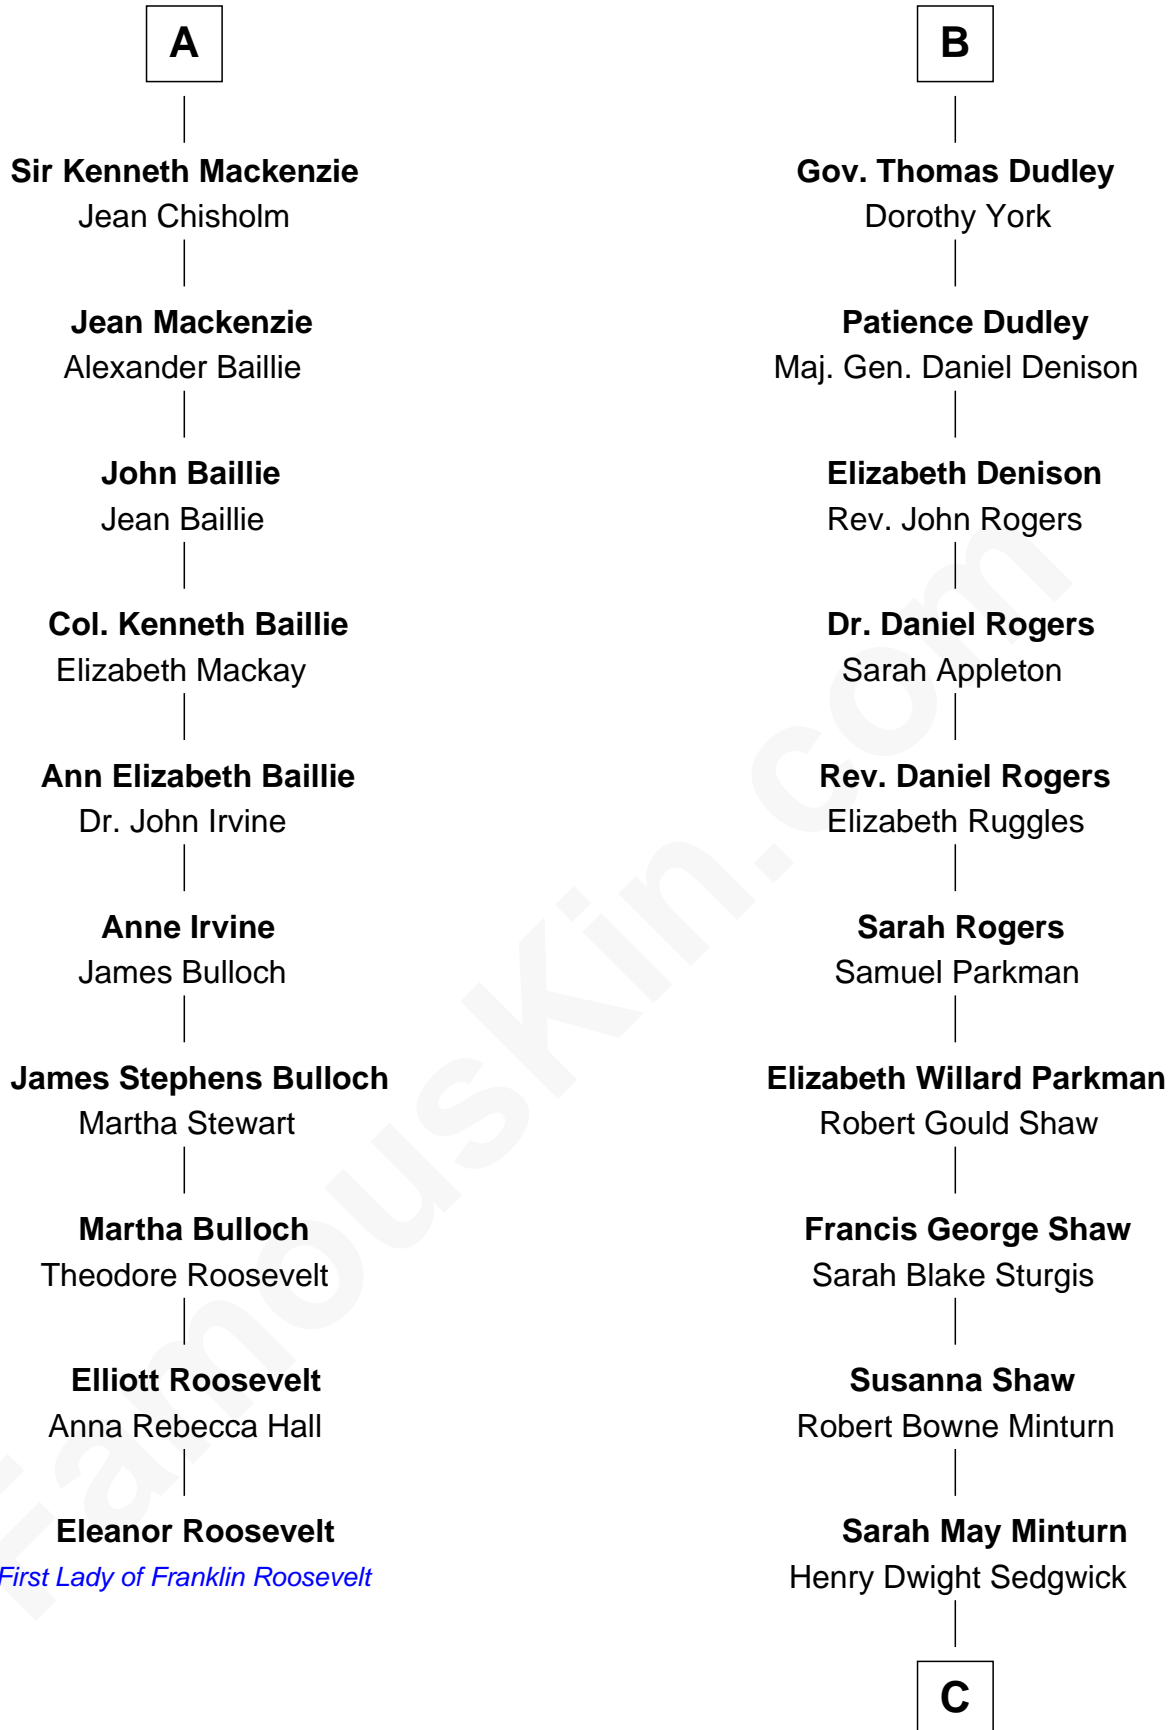

## Relationship Chart of

### Eleanor Roosevelt

*First Lady of President Franklin D. Roosevelt*

16th cousin 3 times removed of

### Kyra Sedgwick

*TV and Movie Actress*

**Sir Thomas de Holand**

Alice Fitzalan

**C**

**Robert Minturn Sedgwick**

Helen Peabody

**Henry Dwight Sedgwick**