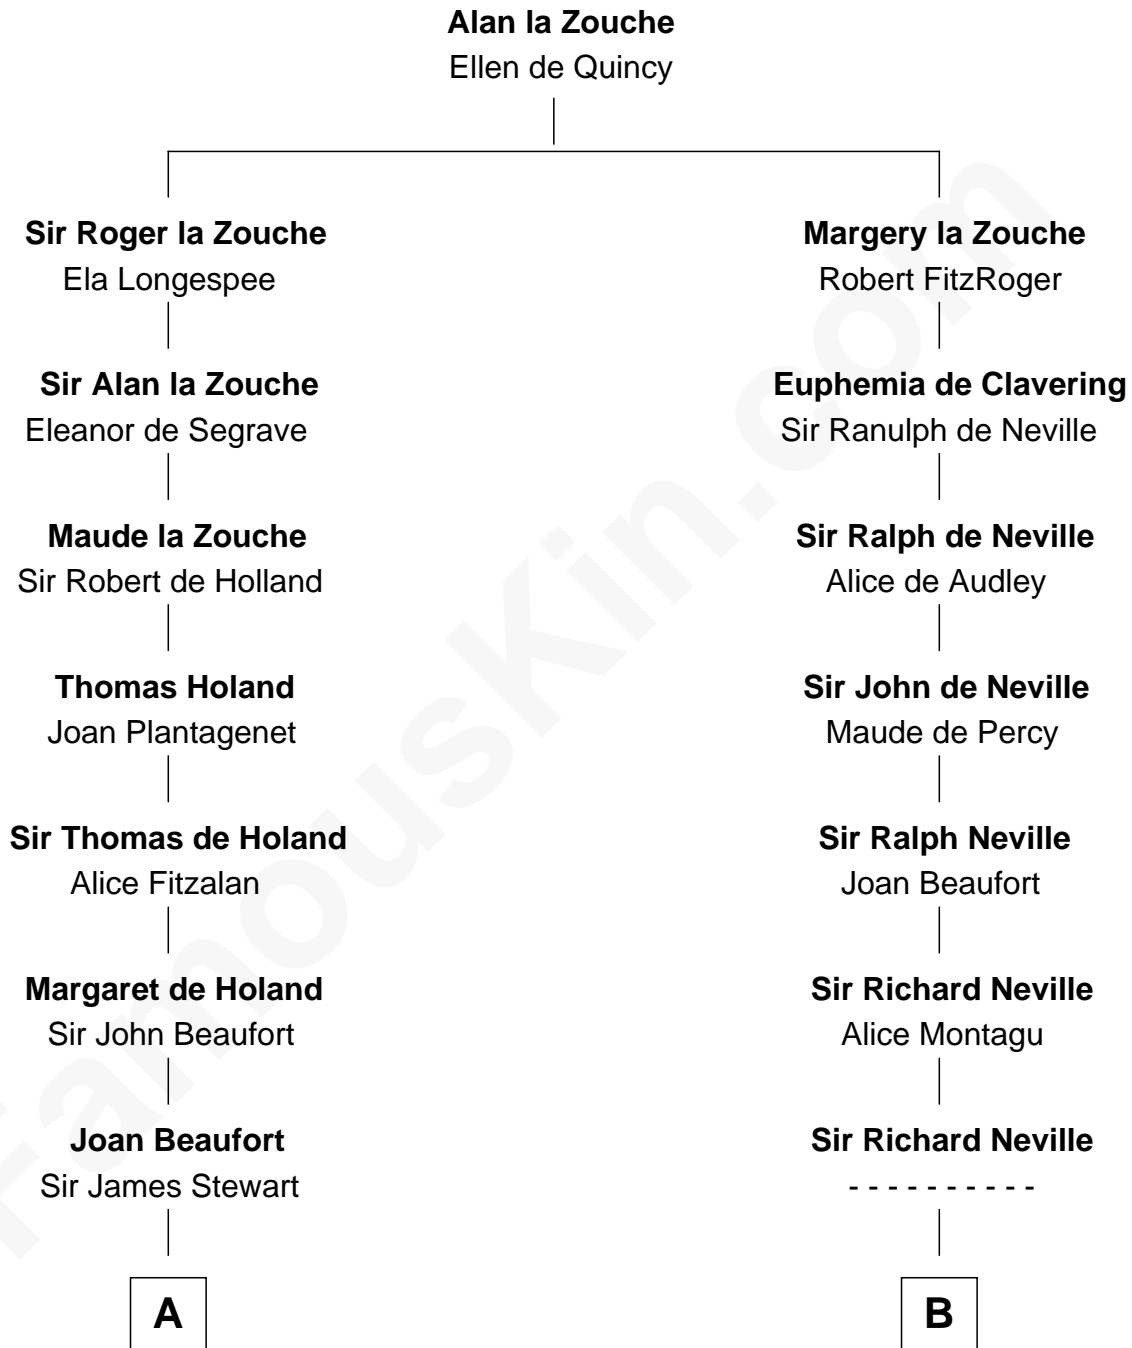

FamousKin.com

Relationship Chart of

Eleanor Roosevelt

First Lady of President Franklin D. Roosevelt

17th cousin 4 times removed of

Fletcher Christian

Leader of the mutiny on the Bounty

C

Anne Irvine
James Bulloch

James Stephens Bulloch
Martha Stewart

Martha Bulloch
Theodore Roosevelt

Elliott Roosevelt
Anna Rebecca Hall

Eleanor Roosevelt
First Lady of Franklin Roosevelt

FamousKin.com