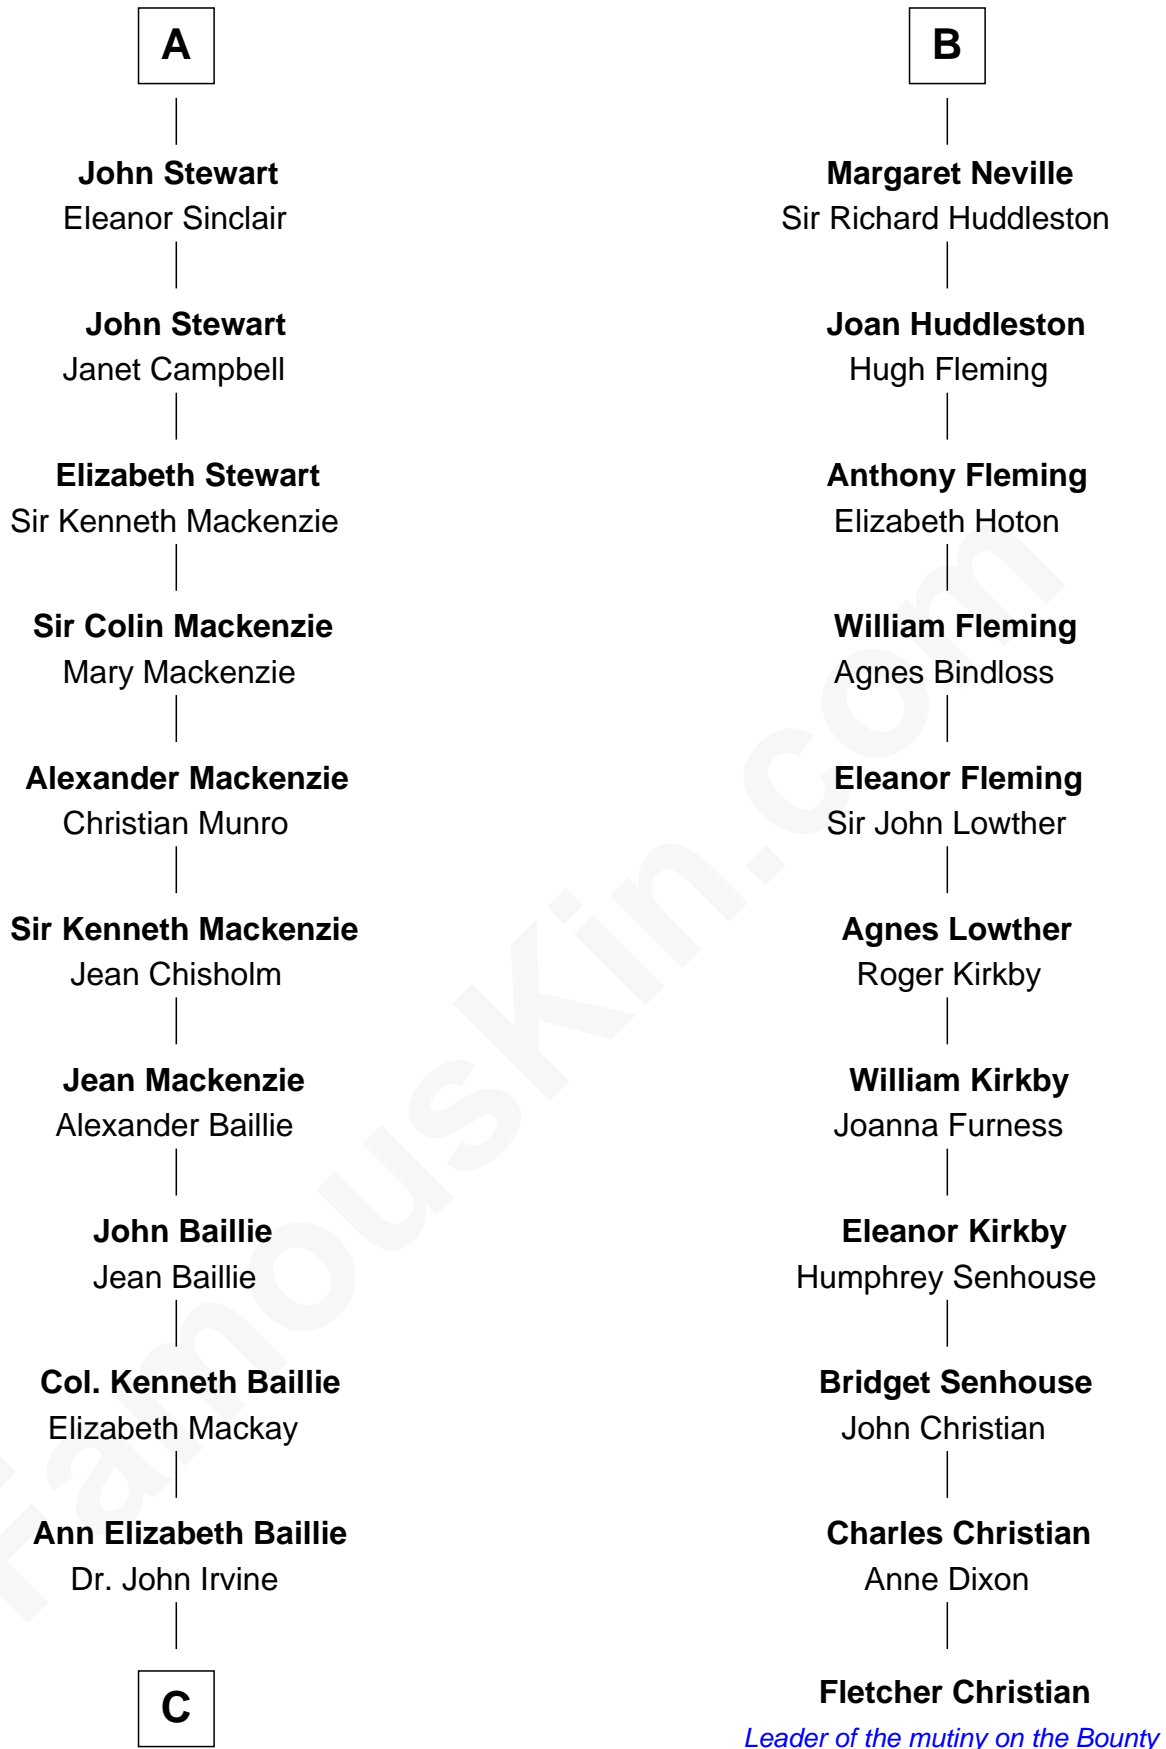

FamousKin.com

Relationship Chart of

Eleanor Roosevelt

First Lady of President Franklin D. Roosevelt

17th cousin 4 times removed of

Fletcher Christian

Leader of the mutiny on the Bounty

C

Anne Irvine
James Bulloch

James Stephens Bulloch
Martha Stewart

Martha Bulloch
Theodore Roosevelt

Elliott Roosevelt
Anna Rebecca Hall

Eleanor Roosevelt
First Lady of Franklin Roosevelt

FamousKin.com