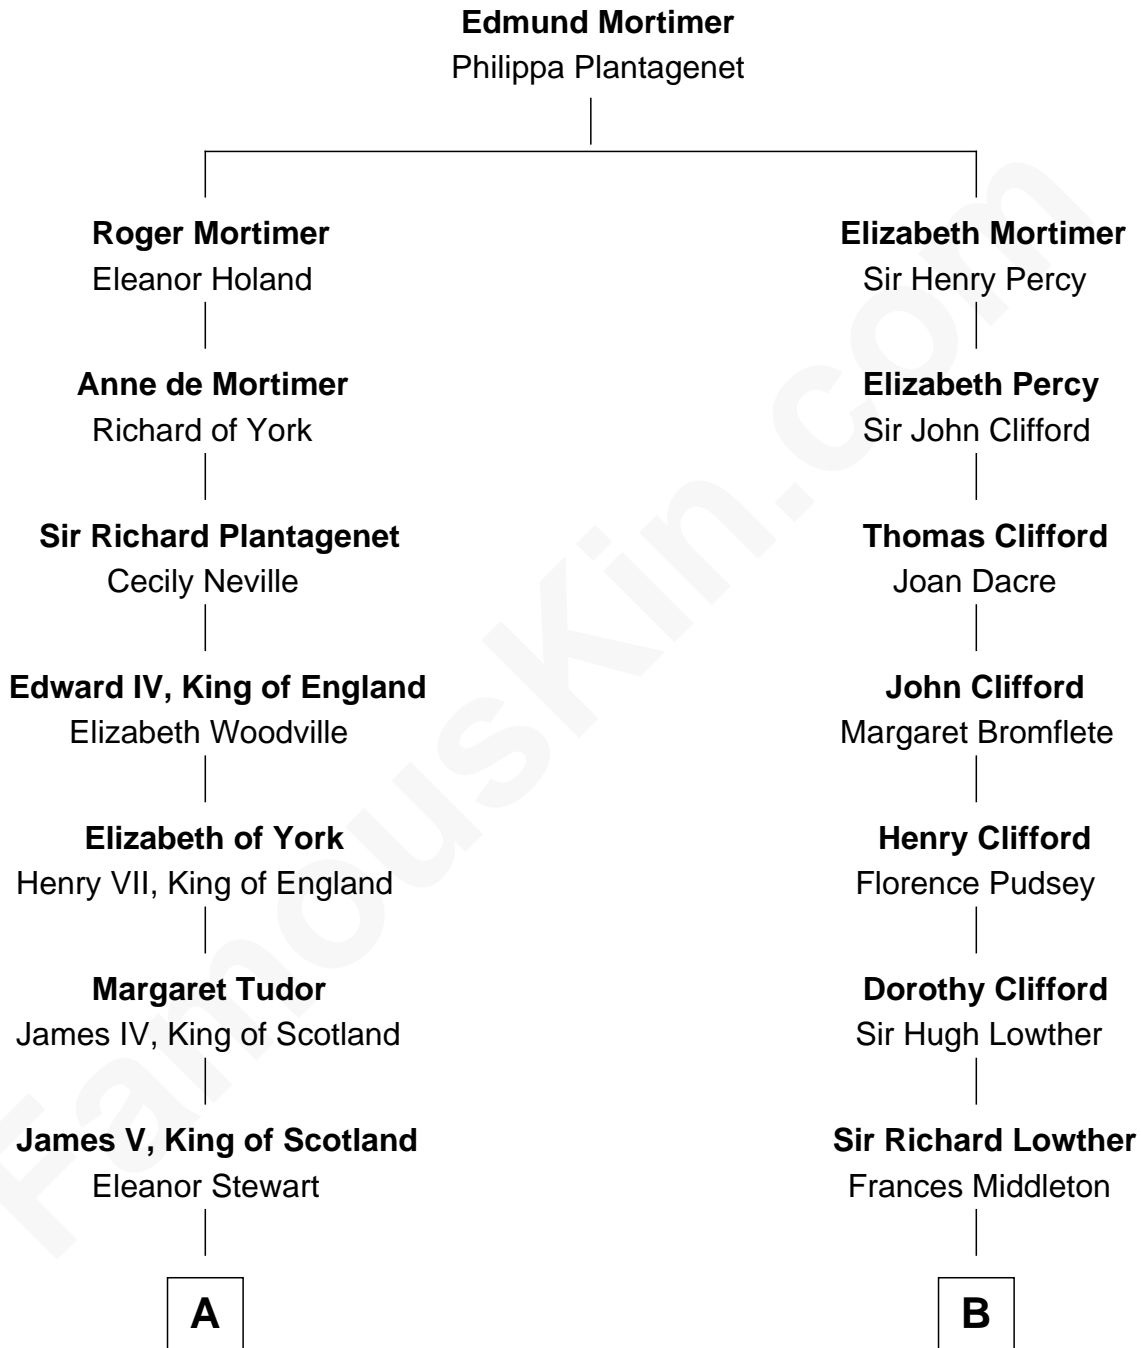

## Relationship Chart of

### Eleanor Roosevelt

*First Lady of President Franklin D. Roosevelt*

**14th cousin 5 times removed of**

### Fletcher Christian

*Leader of the mutiny on the Bounty*

THE "BOUNTY" AT OAHU

C

—  
**Mary Livingston Ludlow**

Valentine Gill Hall

—  
**Anna Rebecca Hall**

Elliott Roosevelt

—  
**Eleanor Roosevelt**

*First Lady of Franklin Roosevelt*

FamousKin.com