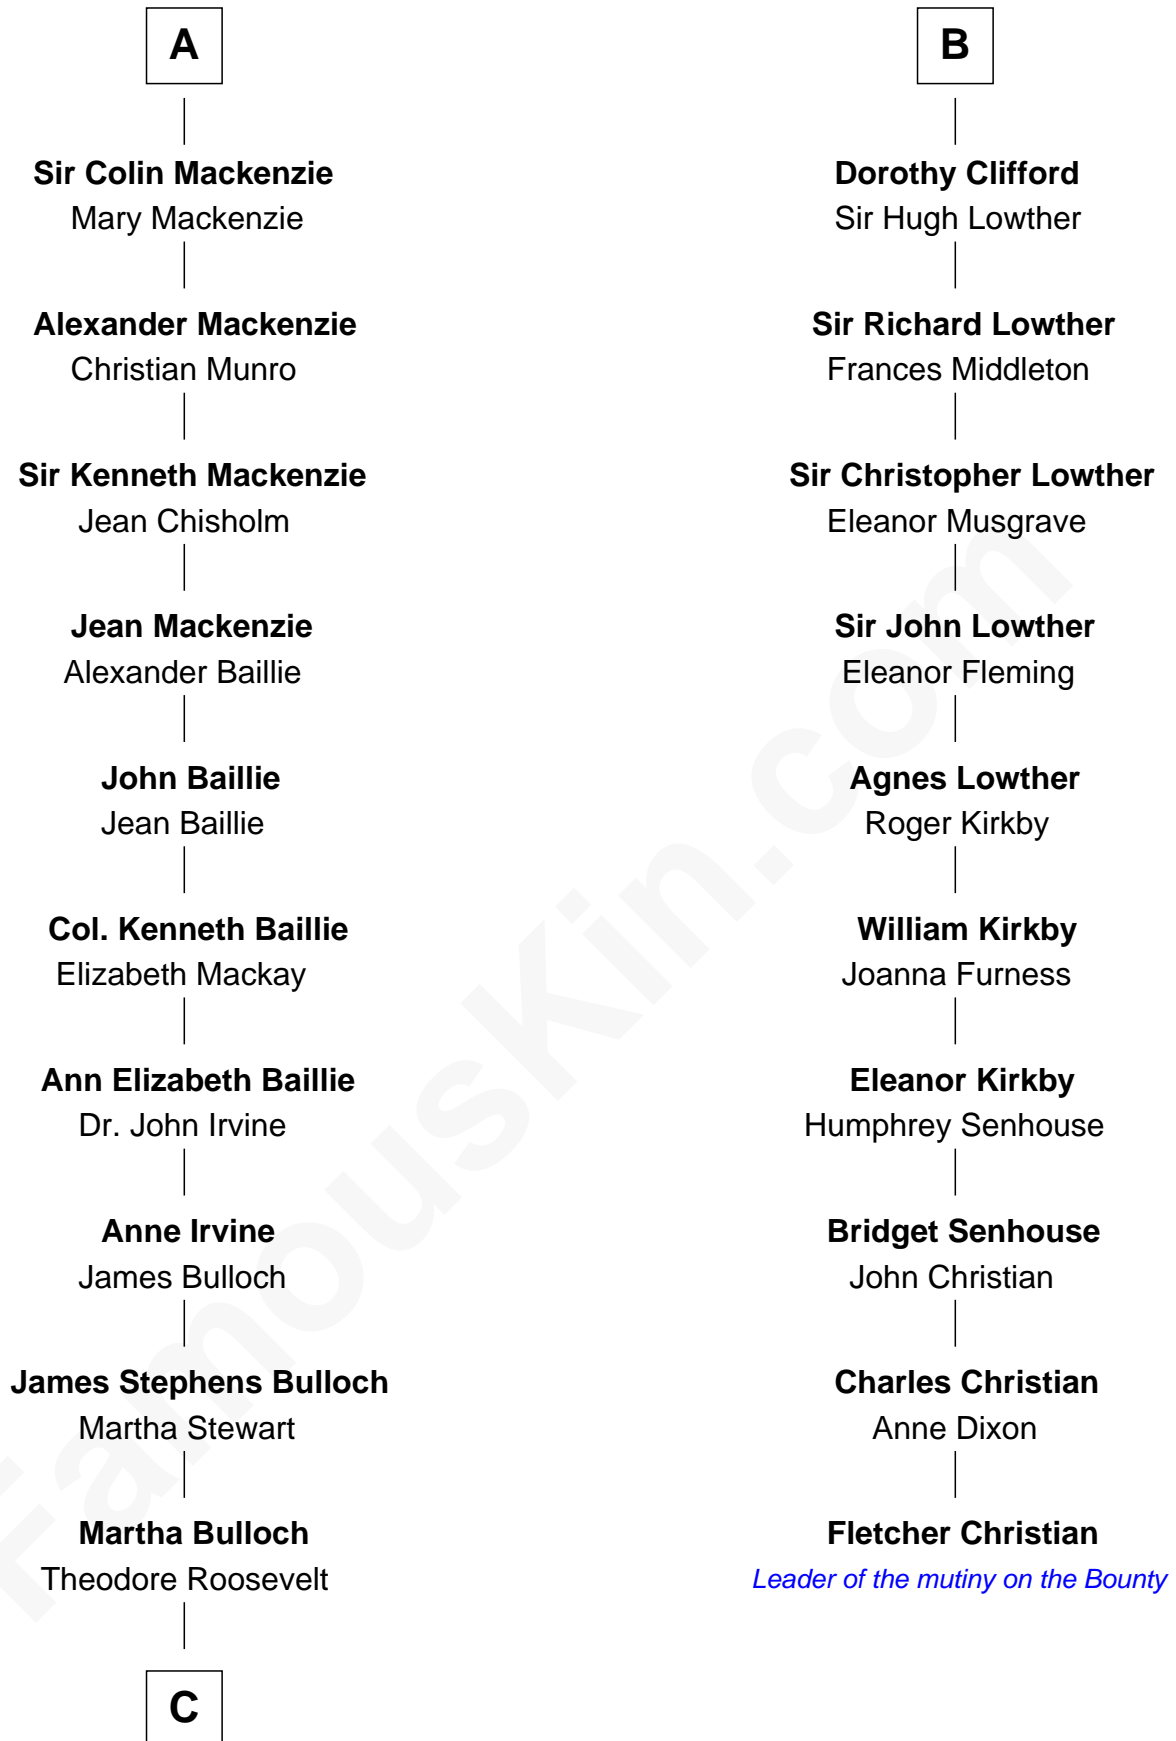

FamousKin.com

Relationship Chart of

Eleanor Roosevelt

First Lady of President Franklin D. Roosevelt

16th cousin 2 times removed of

Fletcher Christian

Leader of the mutiny on the Bounty

Henry Plantagenet
Maud de Chaworth

C

—
Elliott Roosevelt
Anna Rebecca Hall

—
Eleanor Roosevelt
First Lady of Franklin Roosevelt

FamousKin.com