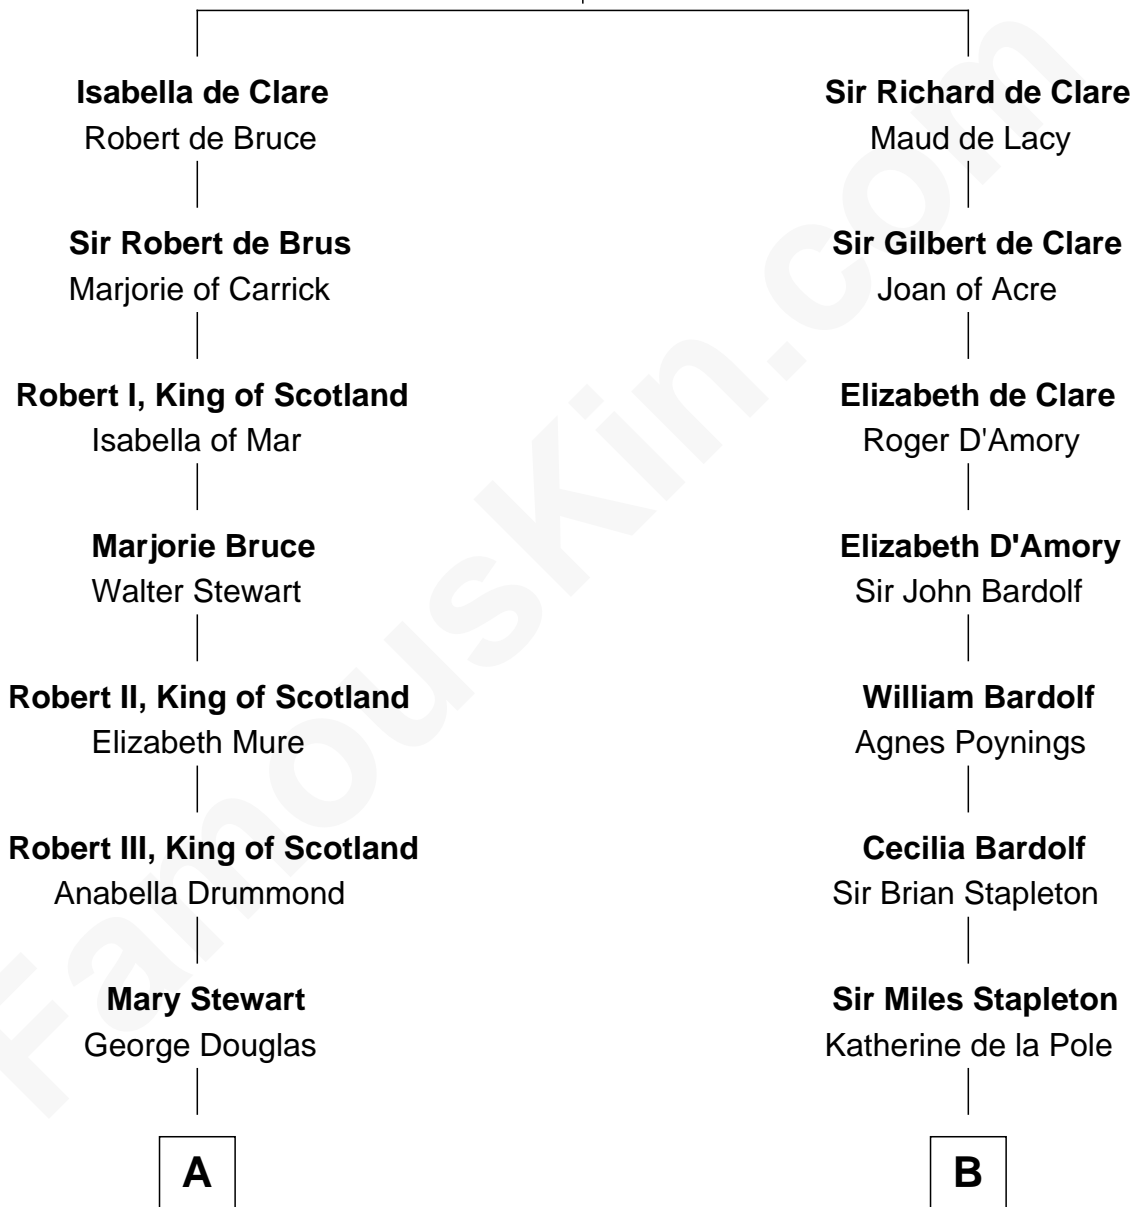

## Relationship Chart of

### Eleanor Roosevelt

*First Lady of President Franklin D. Roosevelt*

**17th cousin 4 times removed of**

### Fletcher Christian

*Leader of the mutiny on the Bounty*

**Gilbert de Clare**

Isabel Marshal

**A**

**Elizabeth Douglas**  
Sir Alexander Forbes

**Elizabeth Forbes**  
Alexander Irvine

**Sir Alexander Irvine**  
Janet Keith