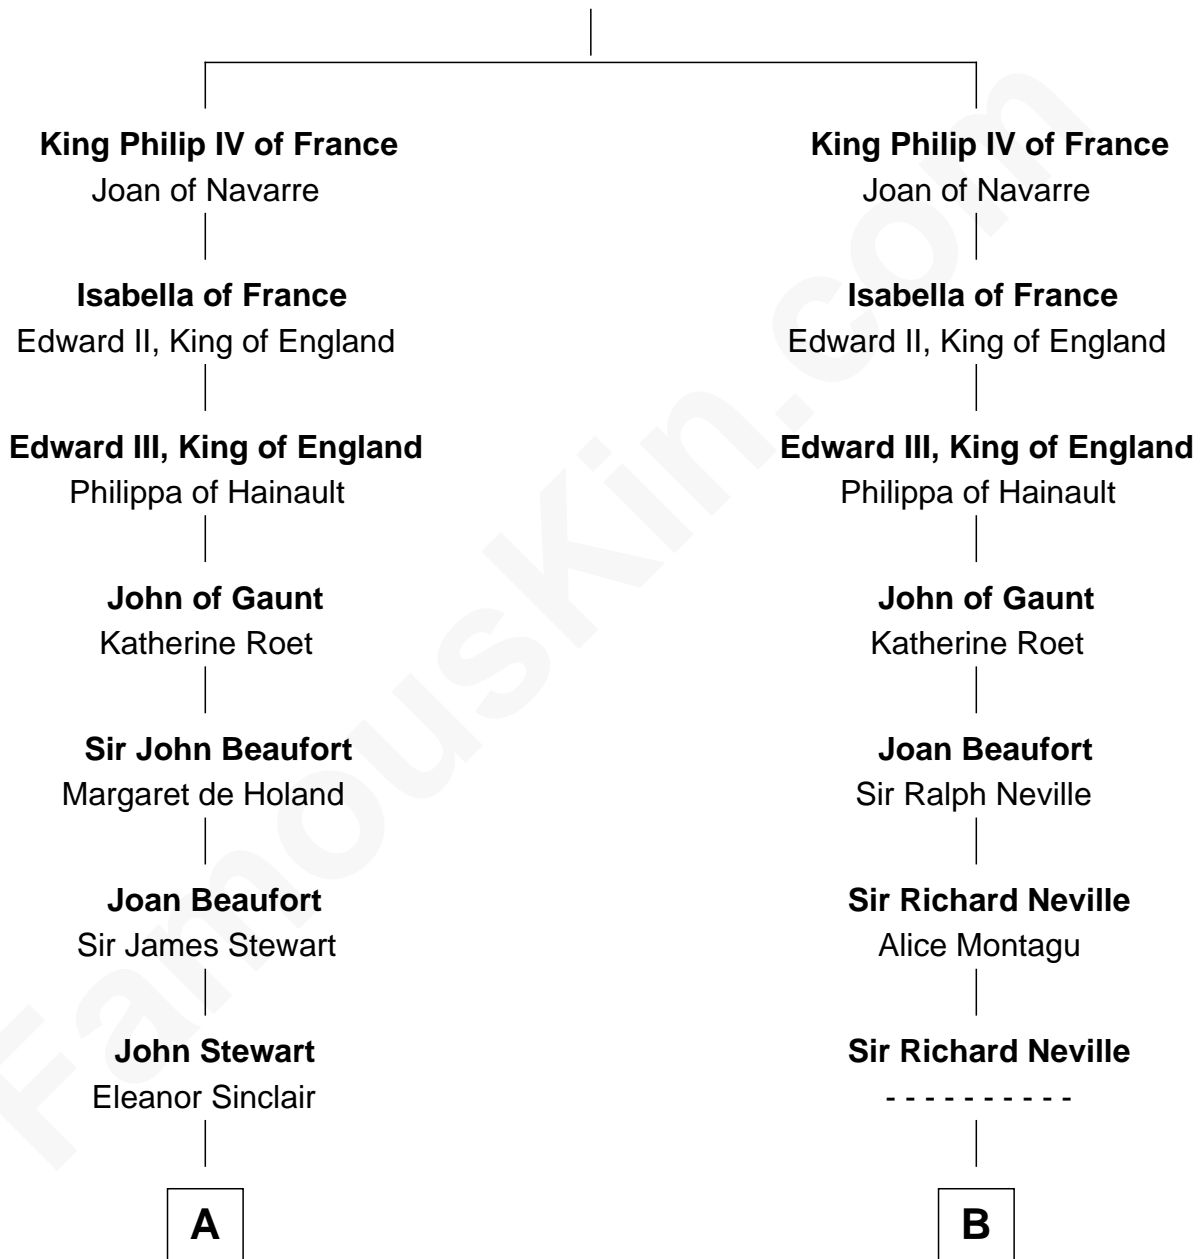

FamousKin.com

Relationship Chart of

Eleanor Roosevelt

First Lady of President Franklin D. Roosevelt

17th cousin 3 times removed of

Fletcher Christian

Leader of the mutiny on the Bounty

Philip III, King of France

Isabella of Aragon

C

James Stephens Bulloch

Martha Stewart

Martha Bulloch

Theodore Roosevelt

Elliott Roosevelt

Anna Rebecca Hall

Eleanor Roosevelt

First Lady of Franklin Roosevelt

FamousKin.com