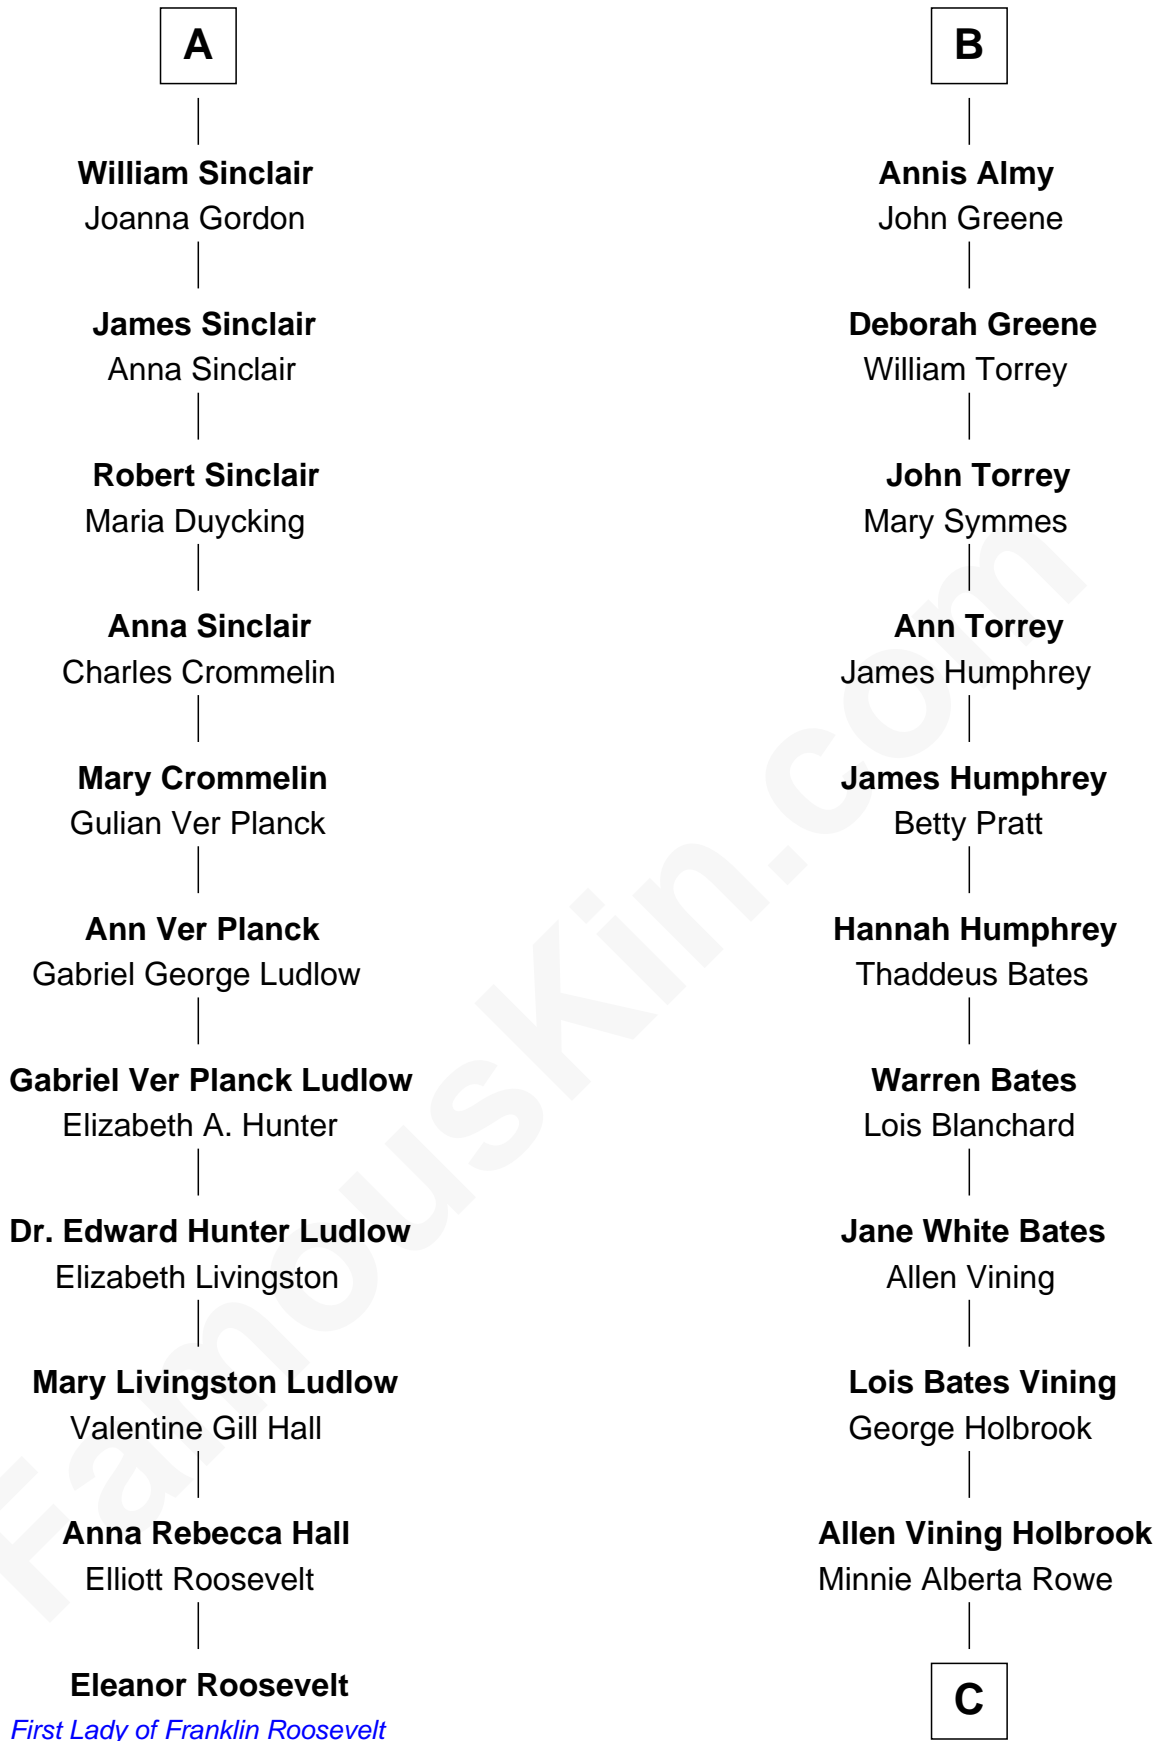

FamousKin.com

Relationship Chart of

Eleanor Roosevelt

First Lady of President Franklin D. Roosevelt

17th cousin 1 time removed of

Hal Holbrook

TV and Movie Actor

Richard Woodville

Joan Bedlisgate

C

|
Harold Rowe Holbrook

Aileen R. Davenport

|
Hal Holbrook

TV and Movie Actor

FamousKin.com