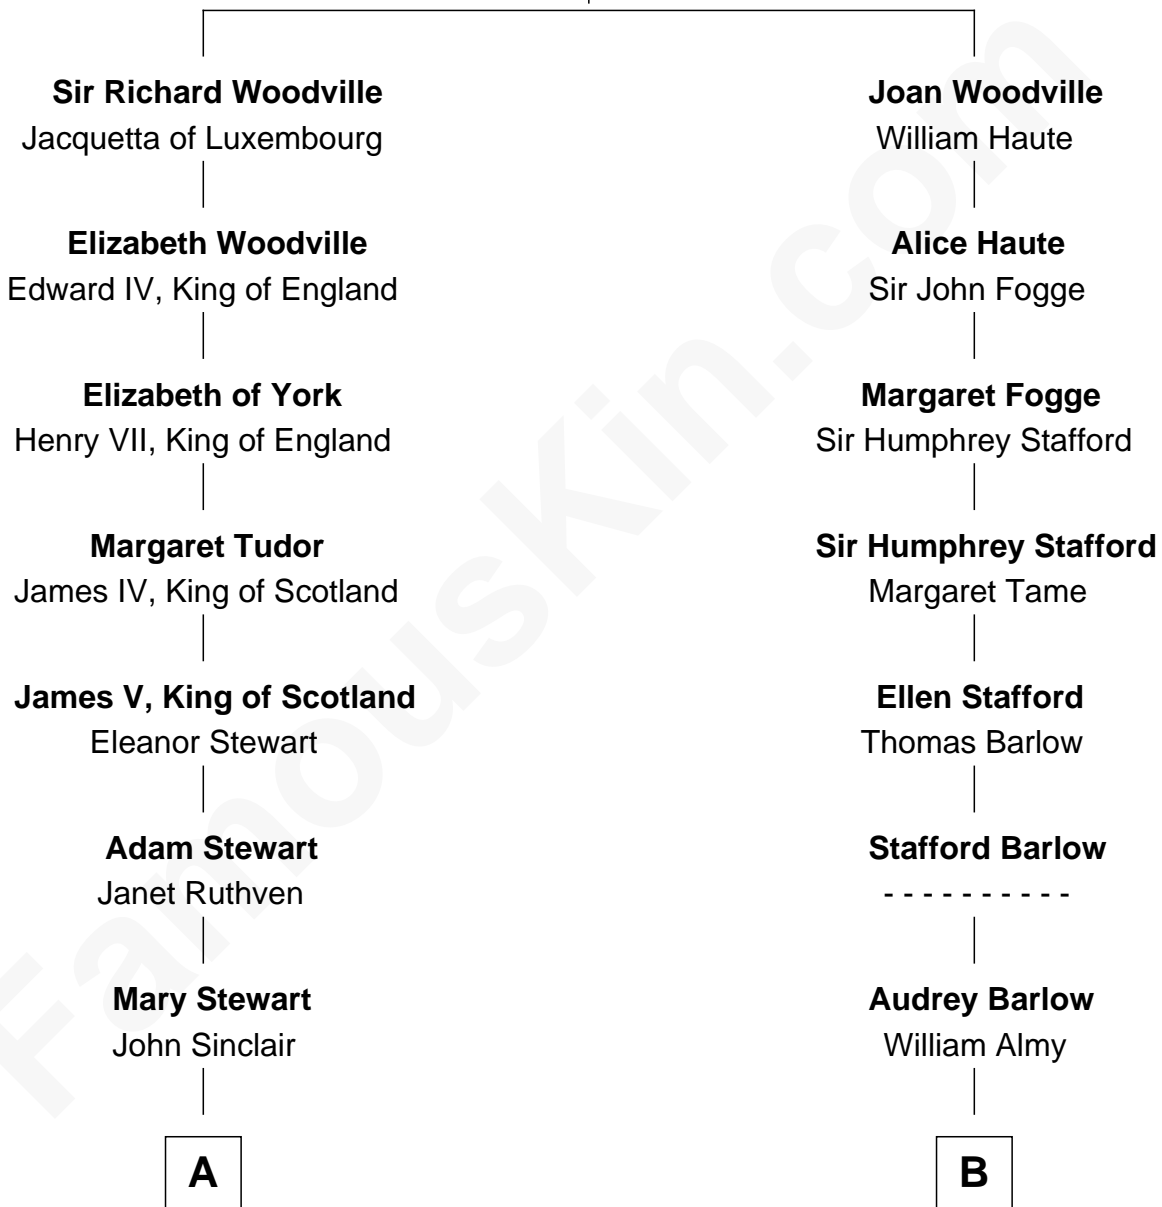

FamousKin.com

Relationship Chart of

Eleanor Roosevelt

First Lady of President Franklin D. Roosevelt

17th cousin 1 time removed of

Hal Holbrook

TV and Movie Actor

Richard Woodville

Joan Bedlisgate

C

|
Harold Rowe Holbrook

Aileen R. Davenport

|
Hal Holbrook

TV and Movie Actor

FamousKin.com