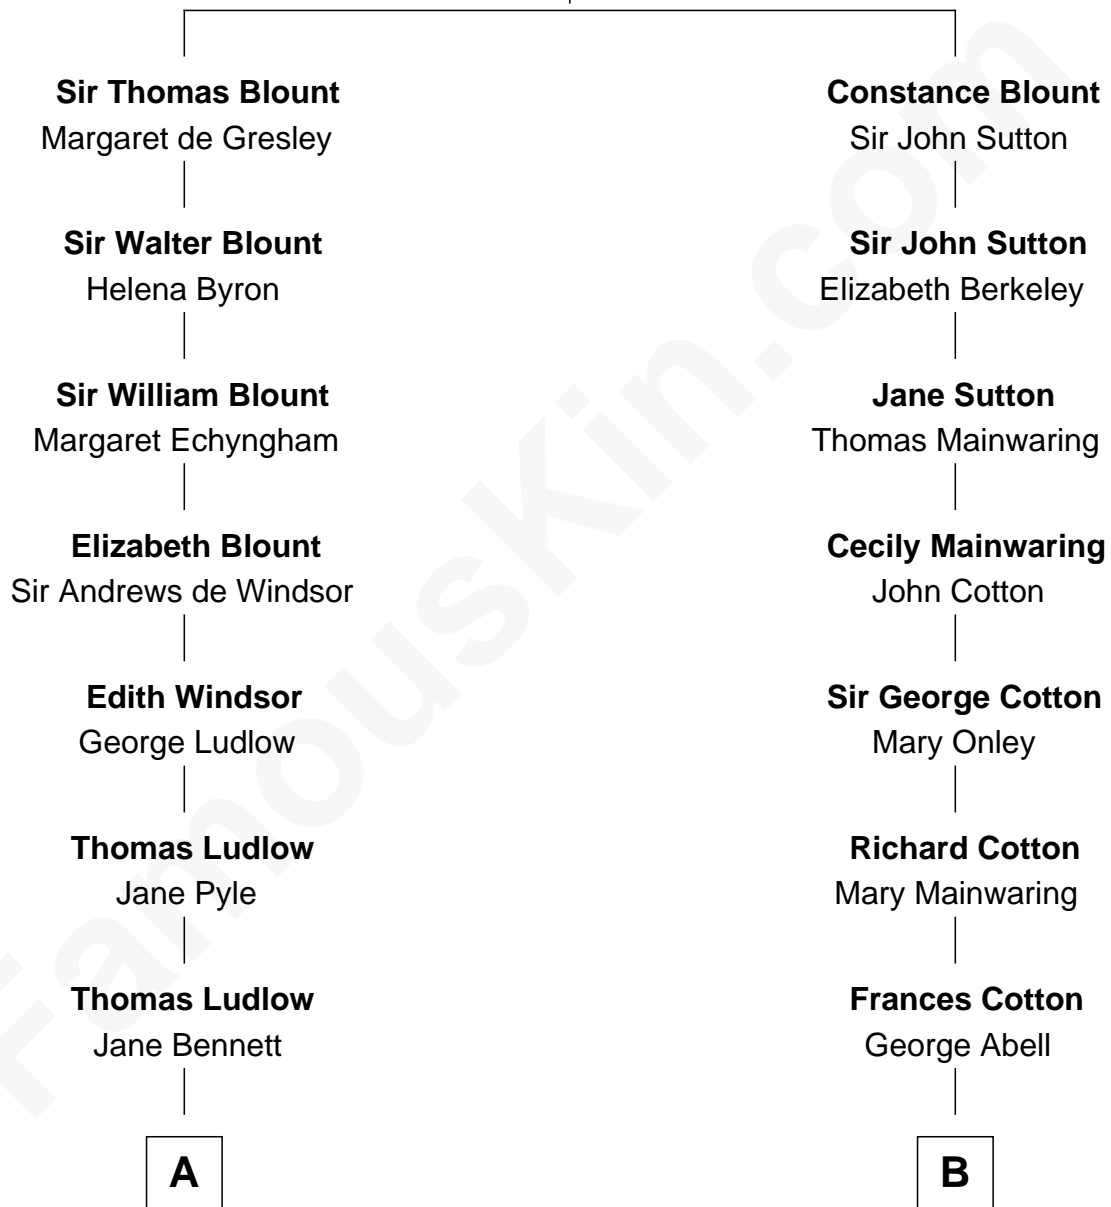

## Relationship Chart of

### Eleanor Roosevelt

*First Lady of President Franklin D. Roosevelt*

15th cousin 3 times removed of

### Amber Stevens West

*TV and Movie Actress*

**Sir Walter Blount**

Sancha de Ayala

C

**Terry Keith Ingstad**  
Beverly Jean Cunningham

**Amber Stevens West**  
*TV and Movie Actress*

FamousKin.com