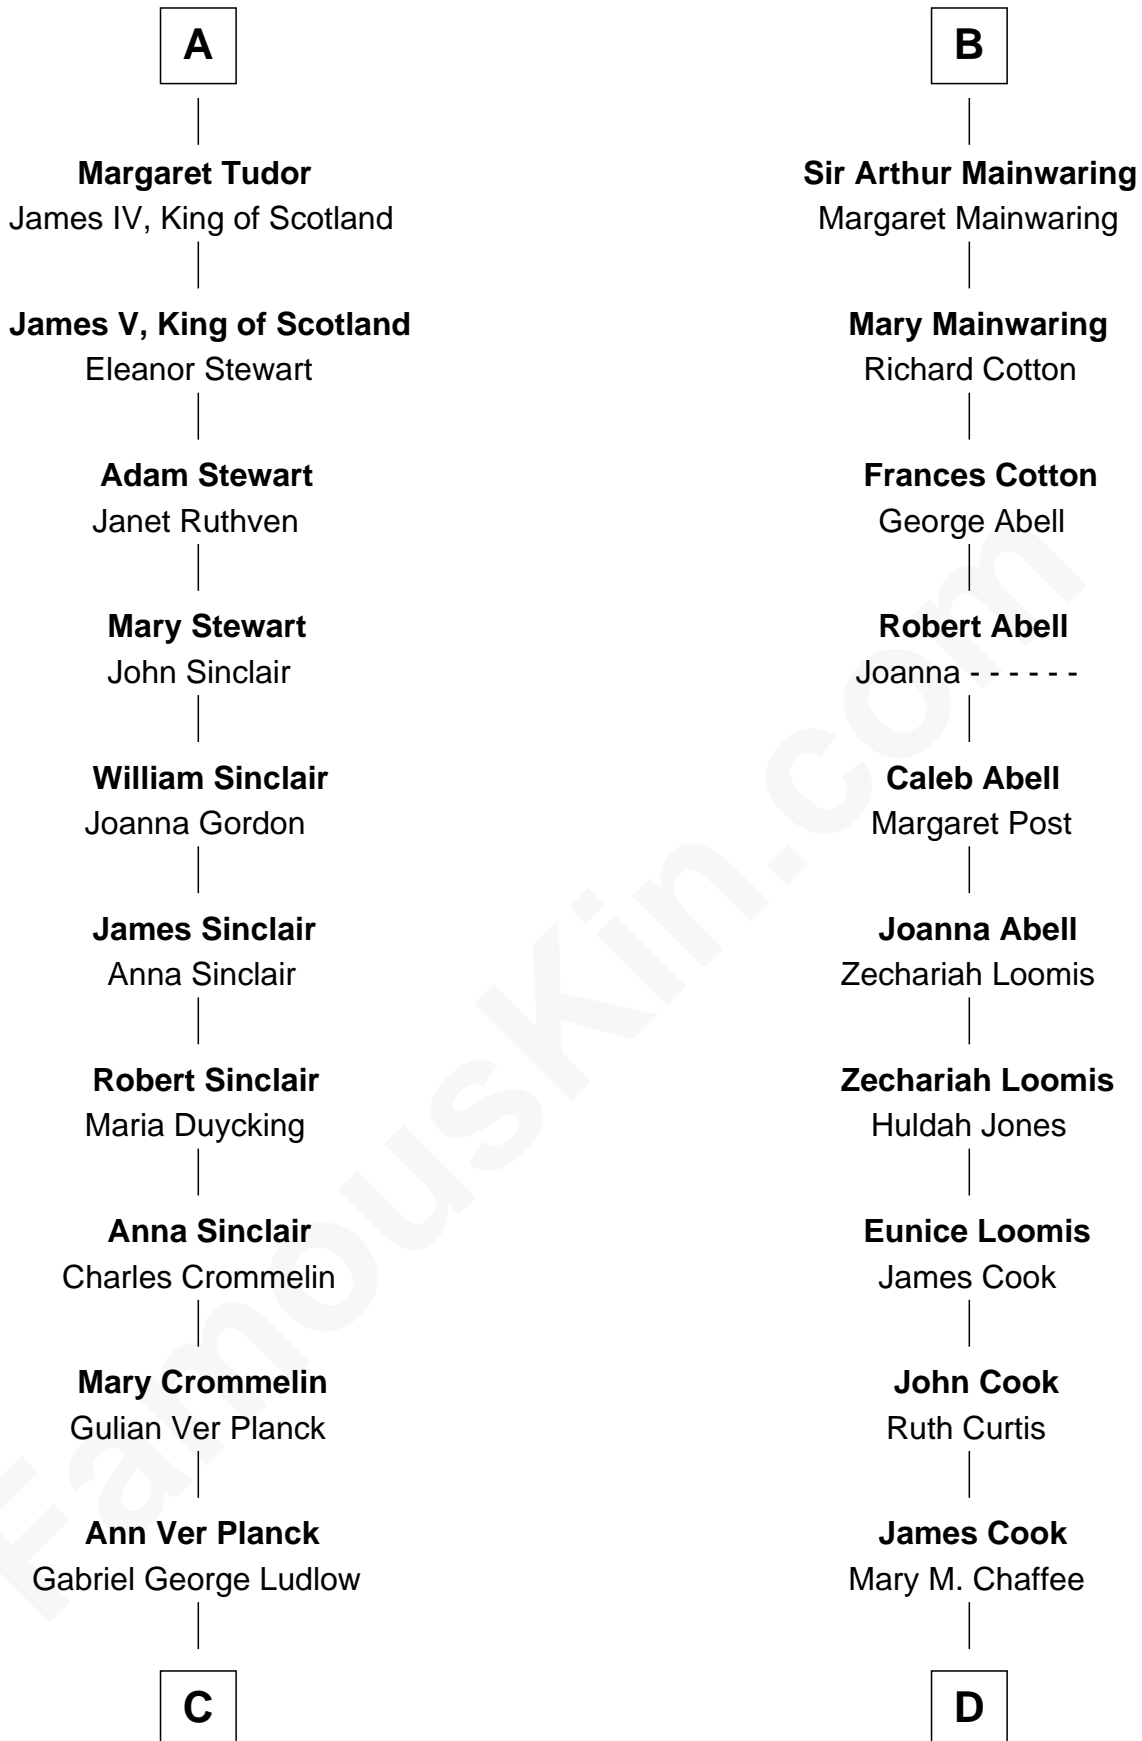

FamousKin.com

Relationship Chart of

Eleanor Roosevelt

First Lady of President Franklin D. Roosevelt

21st cousin of

Amber Stevens West

TV and Movie Actress

C

Gabriel Ver Planck Ludlow

Elizabeth A. Hunter

Dr. Edward Hunter Ludlow

Elizabeth Livingston

Mary Livingston Ludlow

Valentine Gill Hall

Anna Rebecca Hall

Elliott Roosevelt