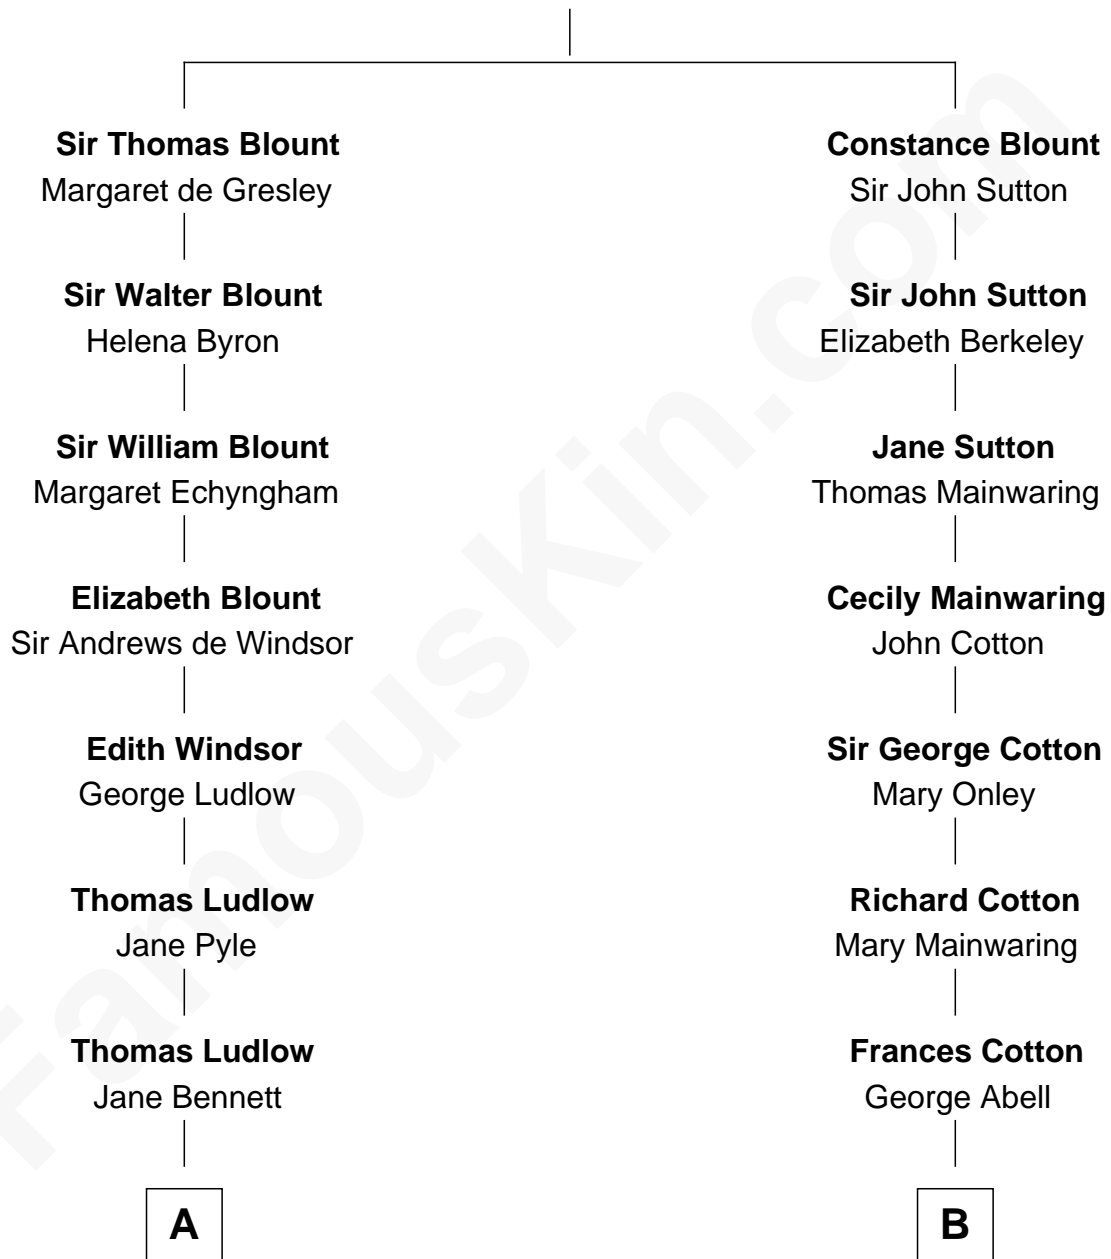

FamousKin.com

Relationship Chart of

Eleanor Roosevelt

First Lady of President Franklin D. Roosevelt

15th cousin 2 times removed of

Shadoe Stevens

Radio Disc Jockey

Sir Walter Blount

Sancha de Ayala

Shadoc Stevens photo by [Alan Light](#) (CC BY 2.0)