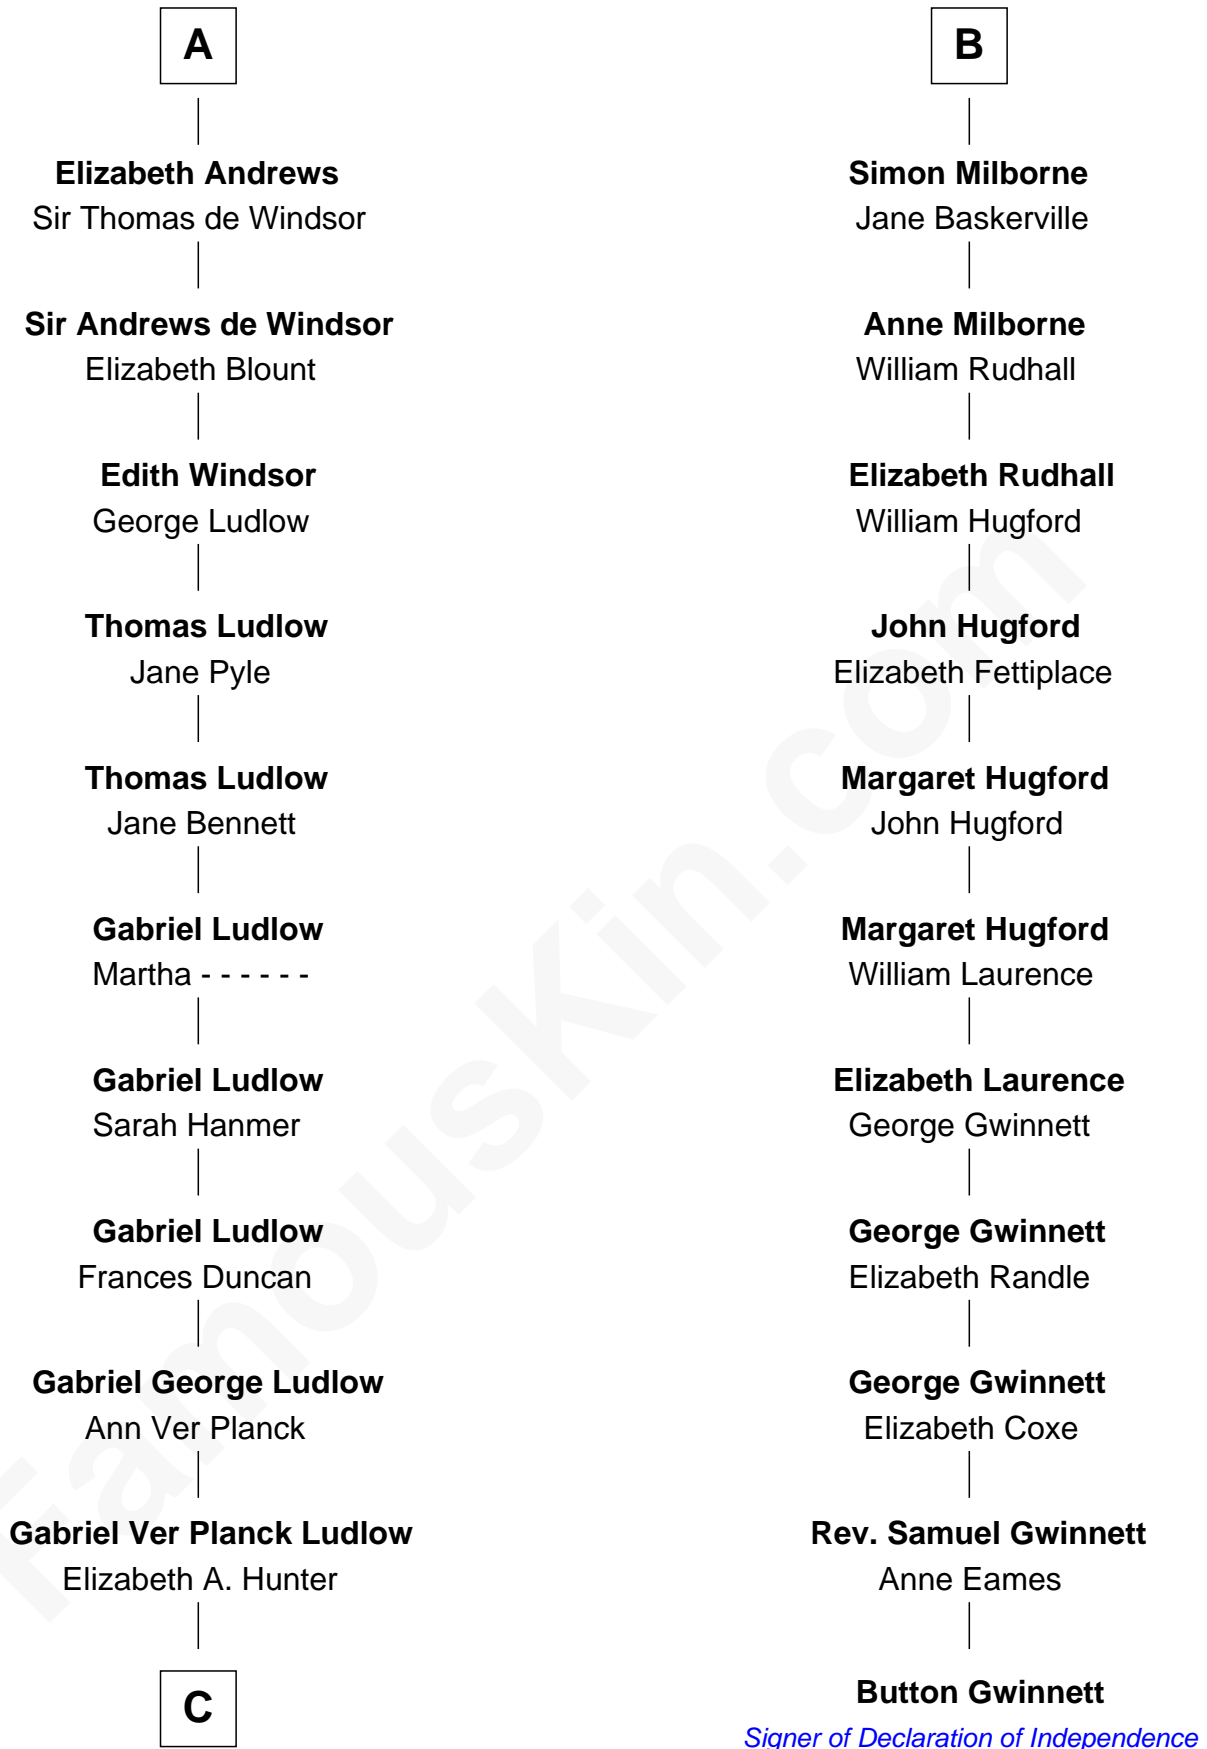

FamousKin.com

Relationship Chart of

Eleanor Roosevelt

First Lady of President Franklin D. Roosevelt

17th cousin 3 times removed of

Button Gwinnett

Signer of the Declaration of Independence

Sir Humphrey de Bohun

Eleanor de Braiose

C

—
Dr. Edward Hunter Ludlow

Elizabeth Livingston

—
Mary Livingston Ludlow

Valentine Gill Hall

—
Anna Rebecca Hall

Elliott Roosevelt

—
Eleanor Roosevelt

First Lady of Franklin Roosevelt

FamousKin.com