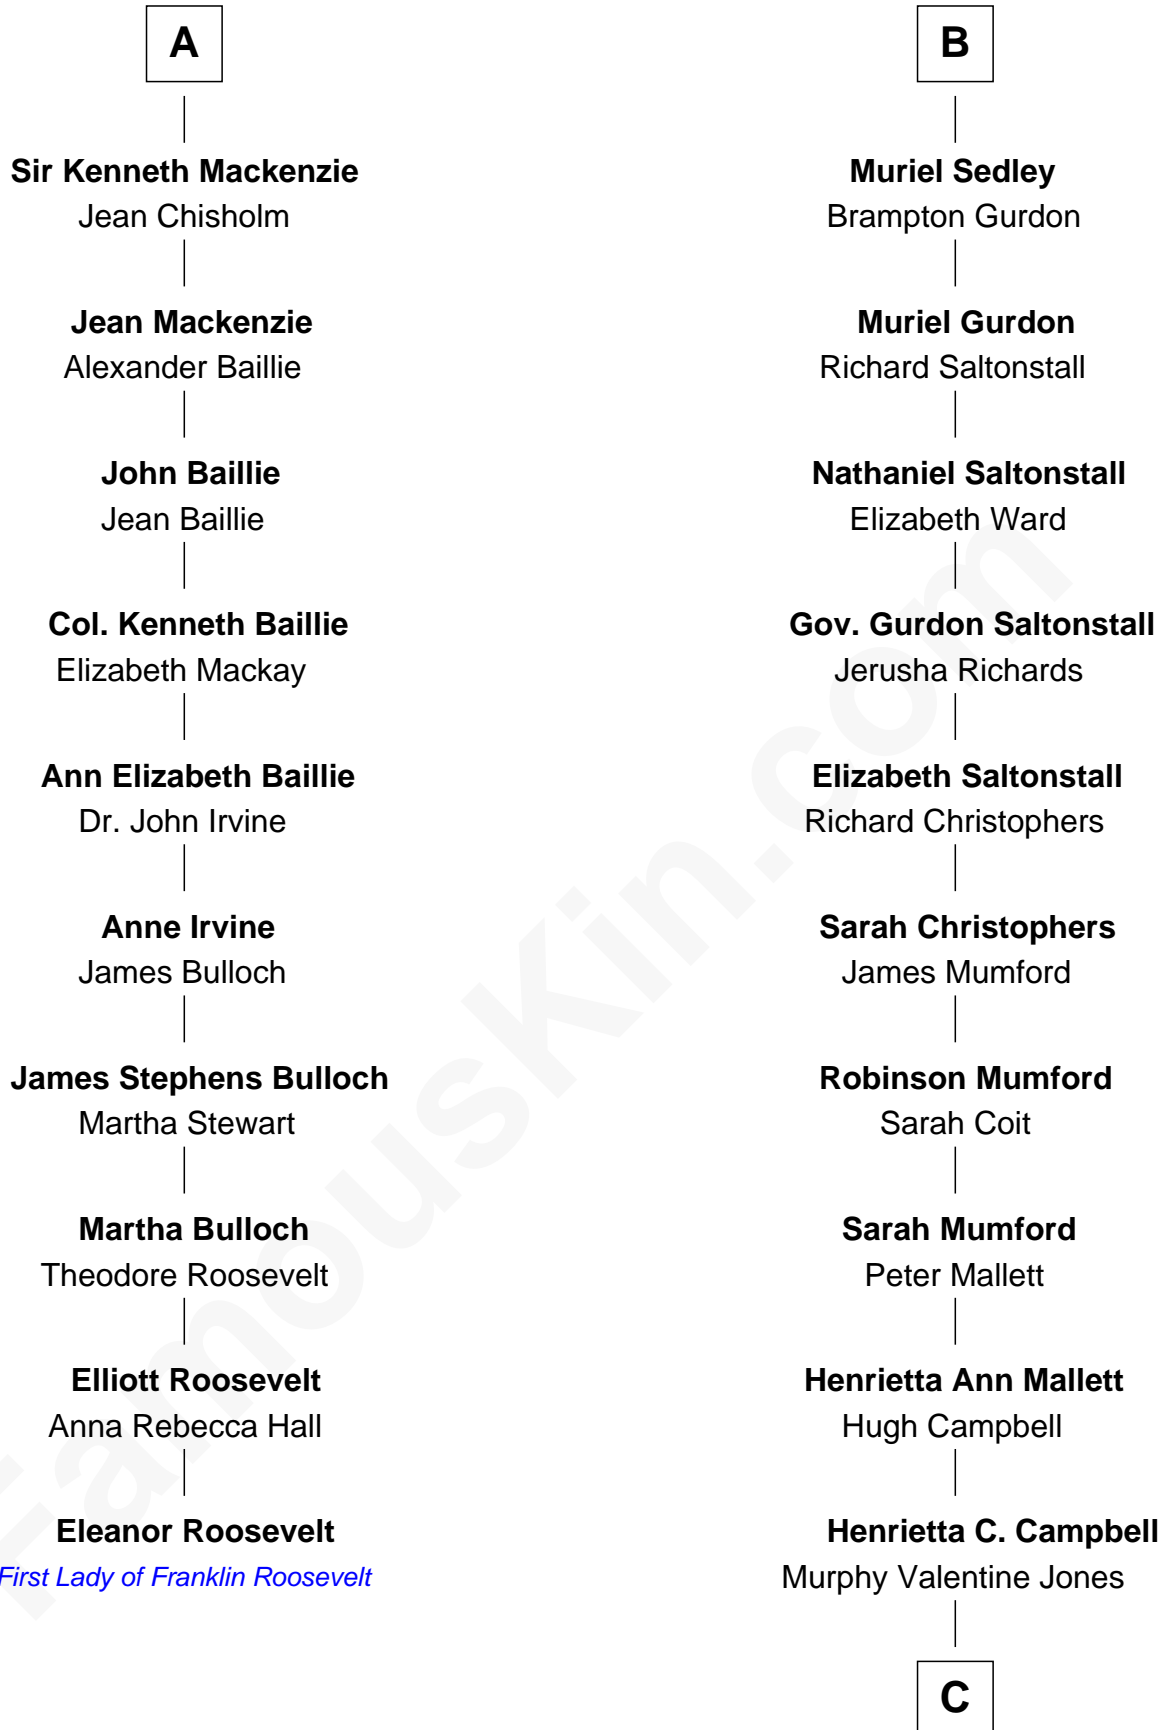

## Relationship Chart of

### Eleanor Roosevelt

*First Lady of President Franklin D. Roosevelt*

**16th cousin 3 times removed of**

### Angela Y. Davis

*Civil Rights Activist and former Black Panther*

**C**

**Murphy Renchor Jones**

Mollie Spencer

**Benjamin Frank Davis**

Sallye Margarite Bell

**Angela Y. Davis**