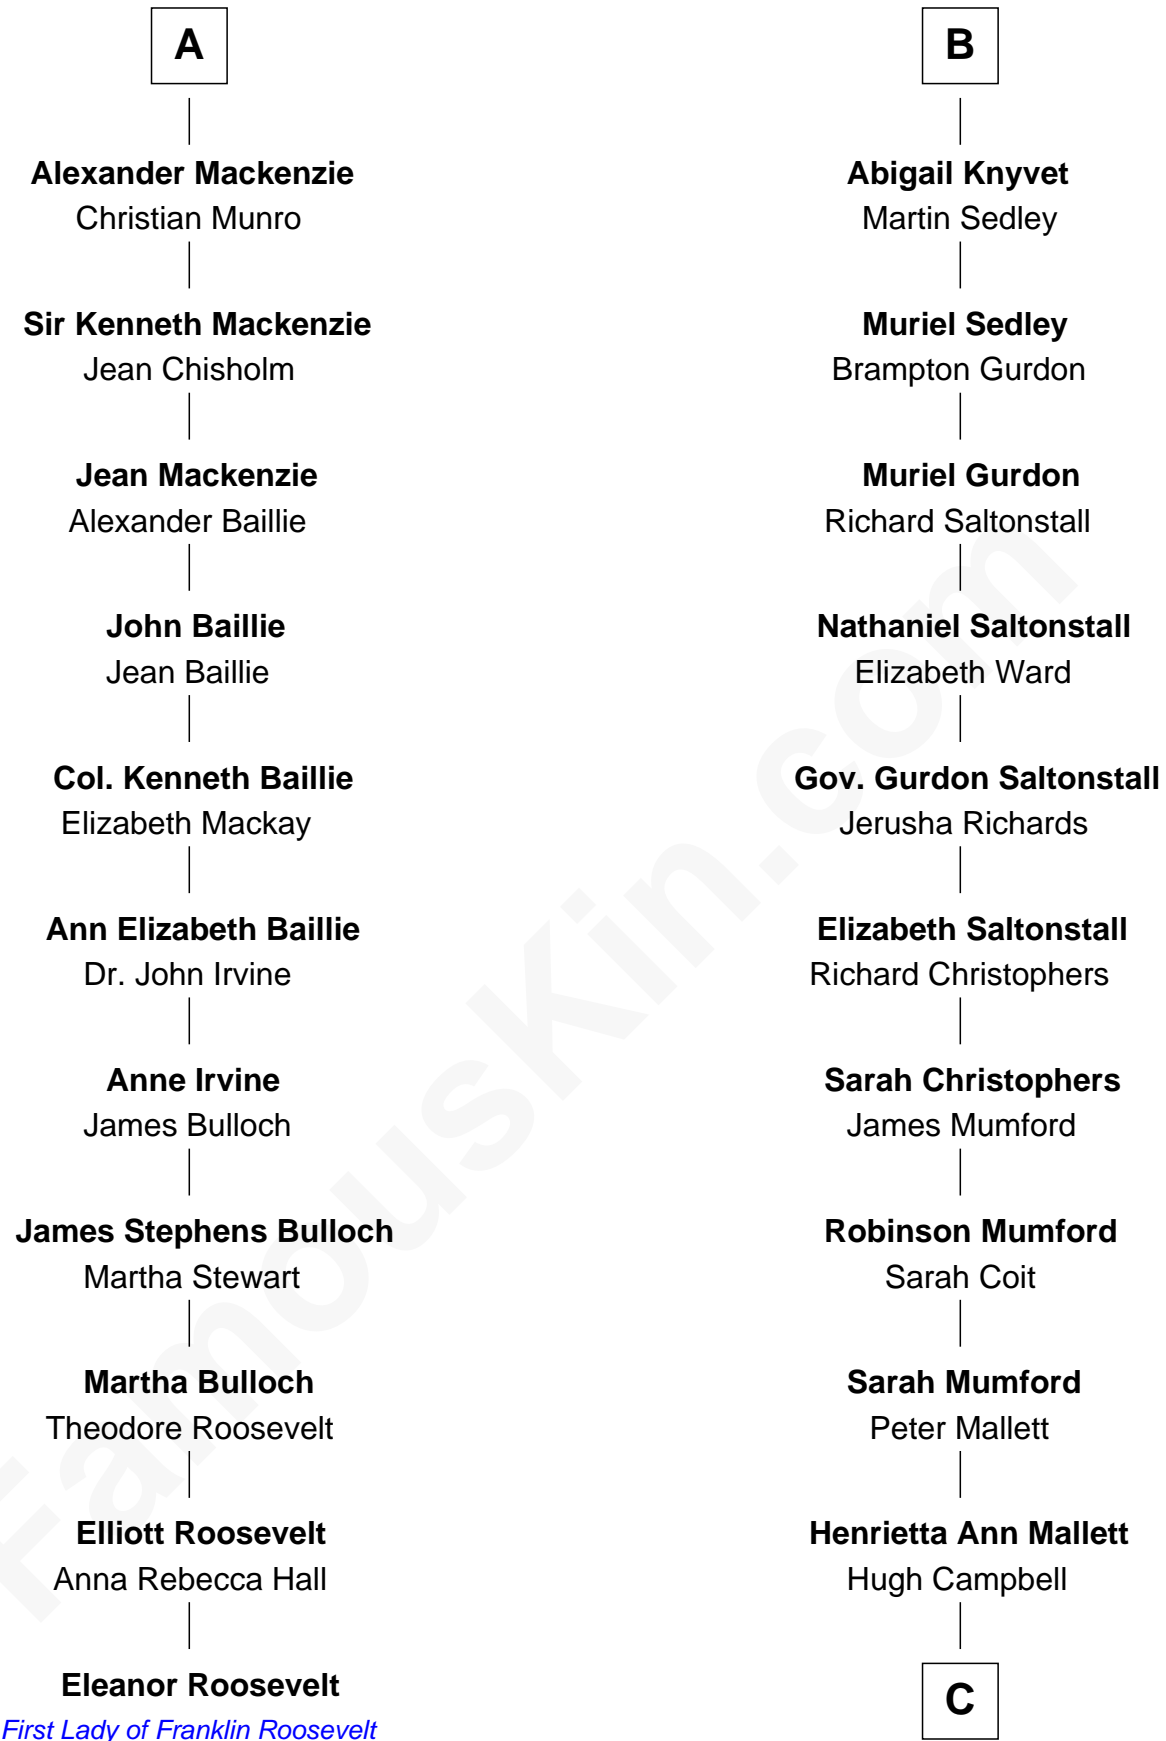

FamousKin.com

Relationship Chart of

Eleanor Roosevelt

First Lady of President Franklin D. Roosevelt

17th cousin 3 times removed of

Angela Y. Davis

Civil Rights Activist and former Black Panther

C

Henrietta C. Campbell
Murphy Valentine Jones

Murphy Renchor Jones
Mollie Spencer

Benjamin Frank Davis
Sallye Margarite Bell

Angela Y. Davis

Civil Rights Activist and former Black Panther