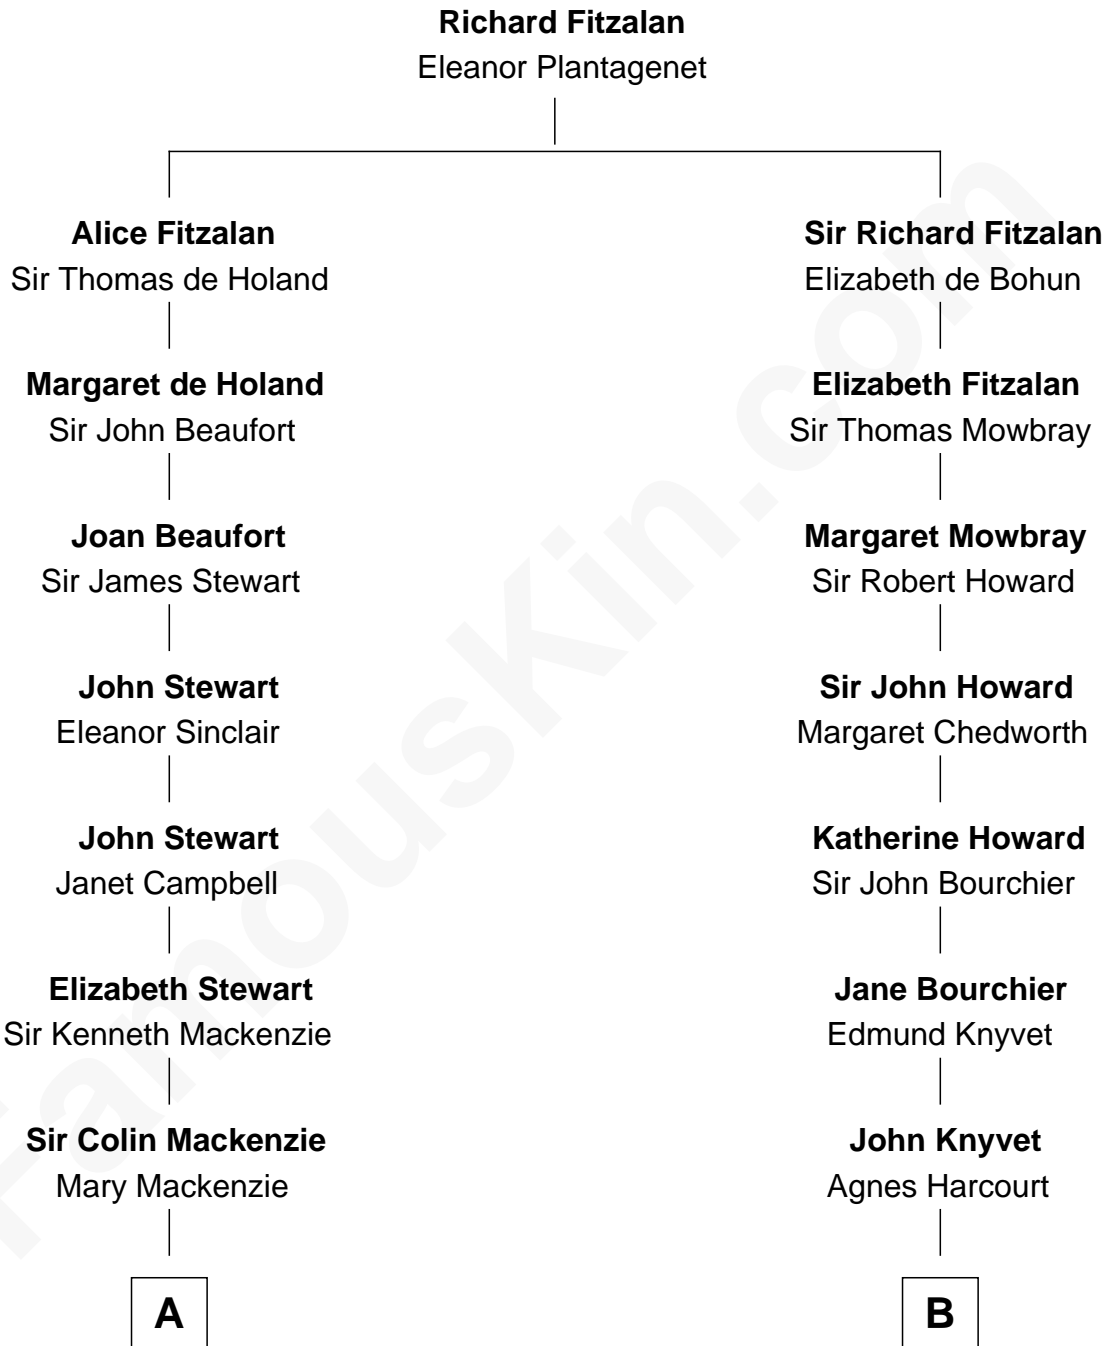

FamousKin.com

Relationship Chart of

Eleanor Roosevelt

First Lady of President Franklin D. Roosevelt

17th cousin 3 times removed of

Angela Y. Davis

Civil Rights Activist and former Black Panther

C

Henrietta C. Campbell
Murphy Valentine Jones

Murphy Renchor Jones
Mollie Spencer

Benjamin Frank Davis
Sallye Margarite Bell

Angela Y. Davis

Civil Rights Activist and former Black Panther