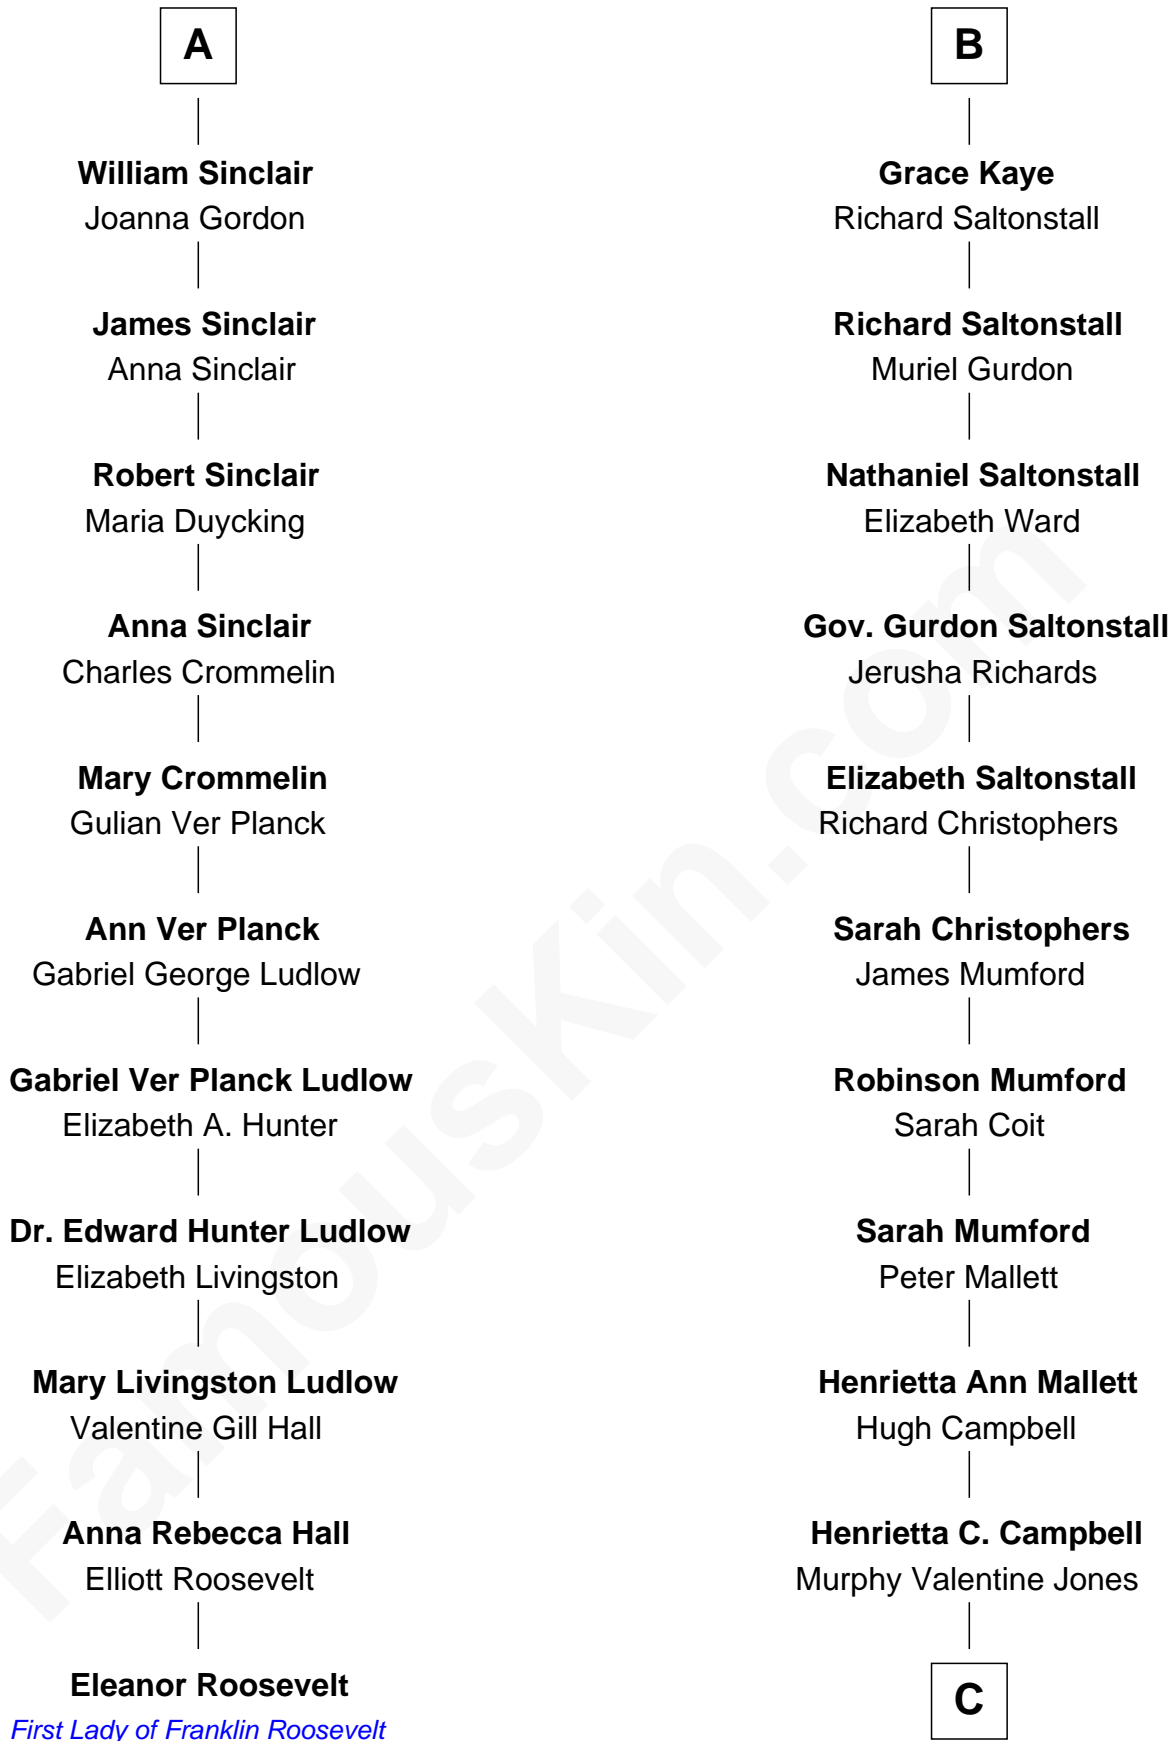

FamousKin.com

Relationship Chart of

Eleanor Roosevelt

First Lady of President Franklin D. Roosevelt

17th cousin 2 times removed of

Angela Y. Davis

Civil Rights Activist and former Black Panther

C

Murphy Renchor Jones

Mollie Spencer

Benjamin Frank Davis

Sallye Margarite Bell

Angela Y. Davis

Civil Rights Activist and former Black Panther

FamousKin.com

Angela Y. Davis photo by [Bernard Gotfryd](#)