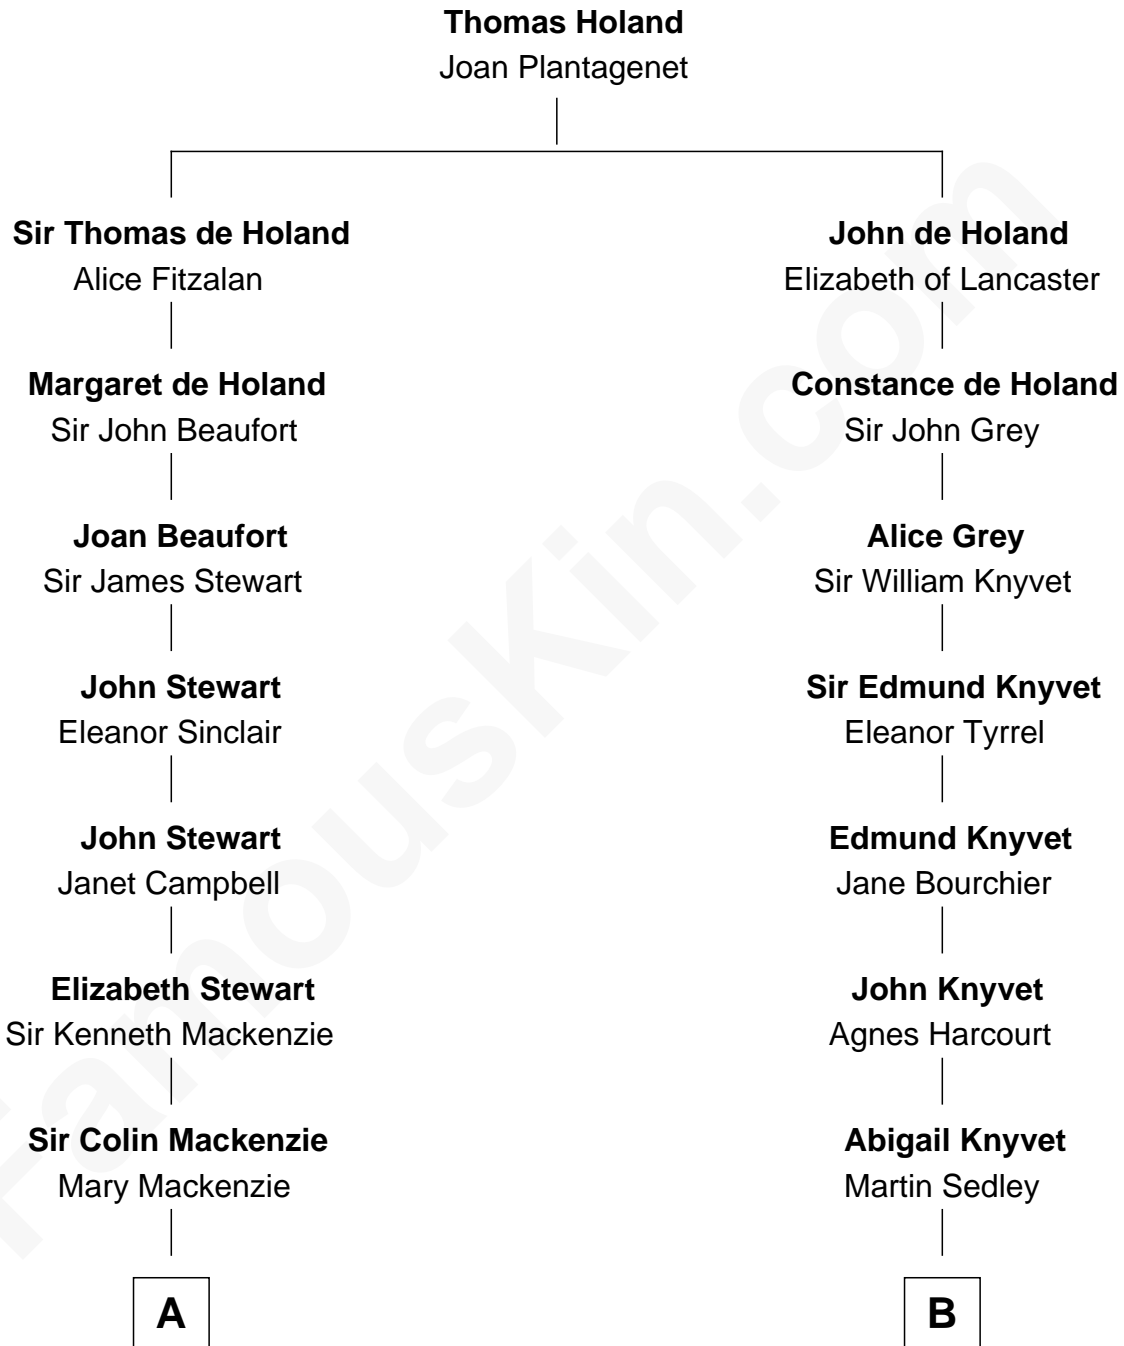

FamousKin.com

Relationship Chart of

Eleanor Roosevelt

First Lady of President Franklin D. Roosevelt

17th cousin 2 times removed of

Angela Y. Davis

Civil Rights Activist and former Black Panther

C

Murphy Renchor Jones

Mollie Spencer

Benjamin Frank Davis

Sallye Margarite Bell

Angela Y. Davis

Civil Rights Activist and former Black Panther

FamousKin.com