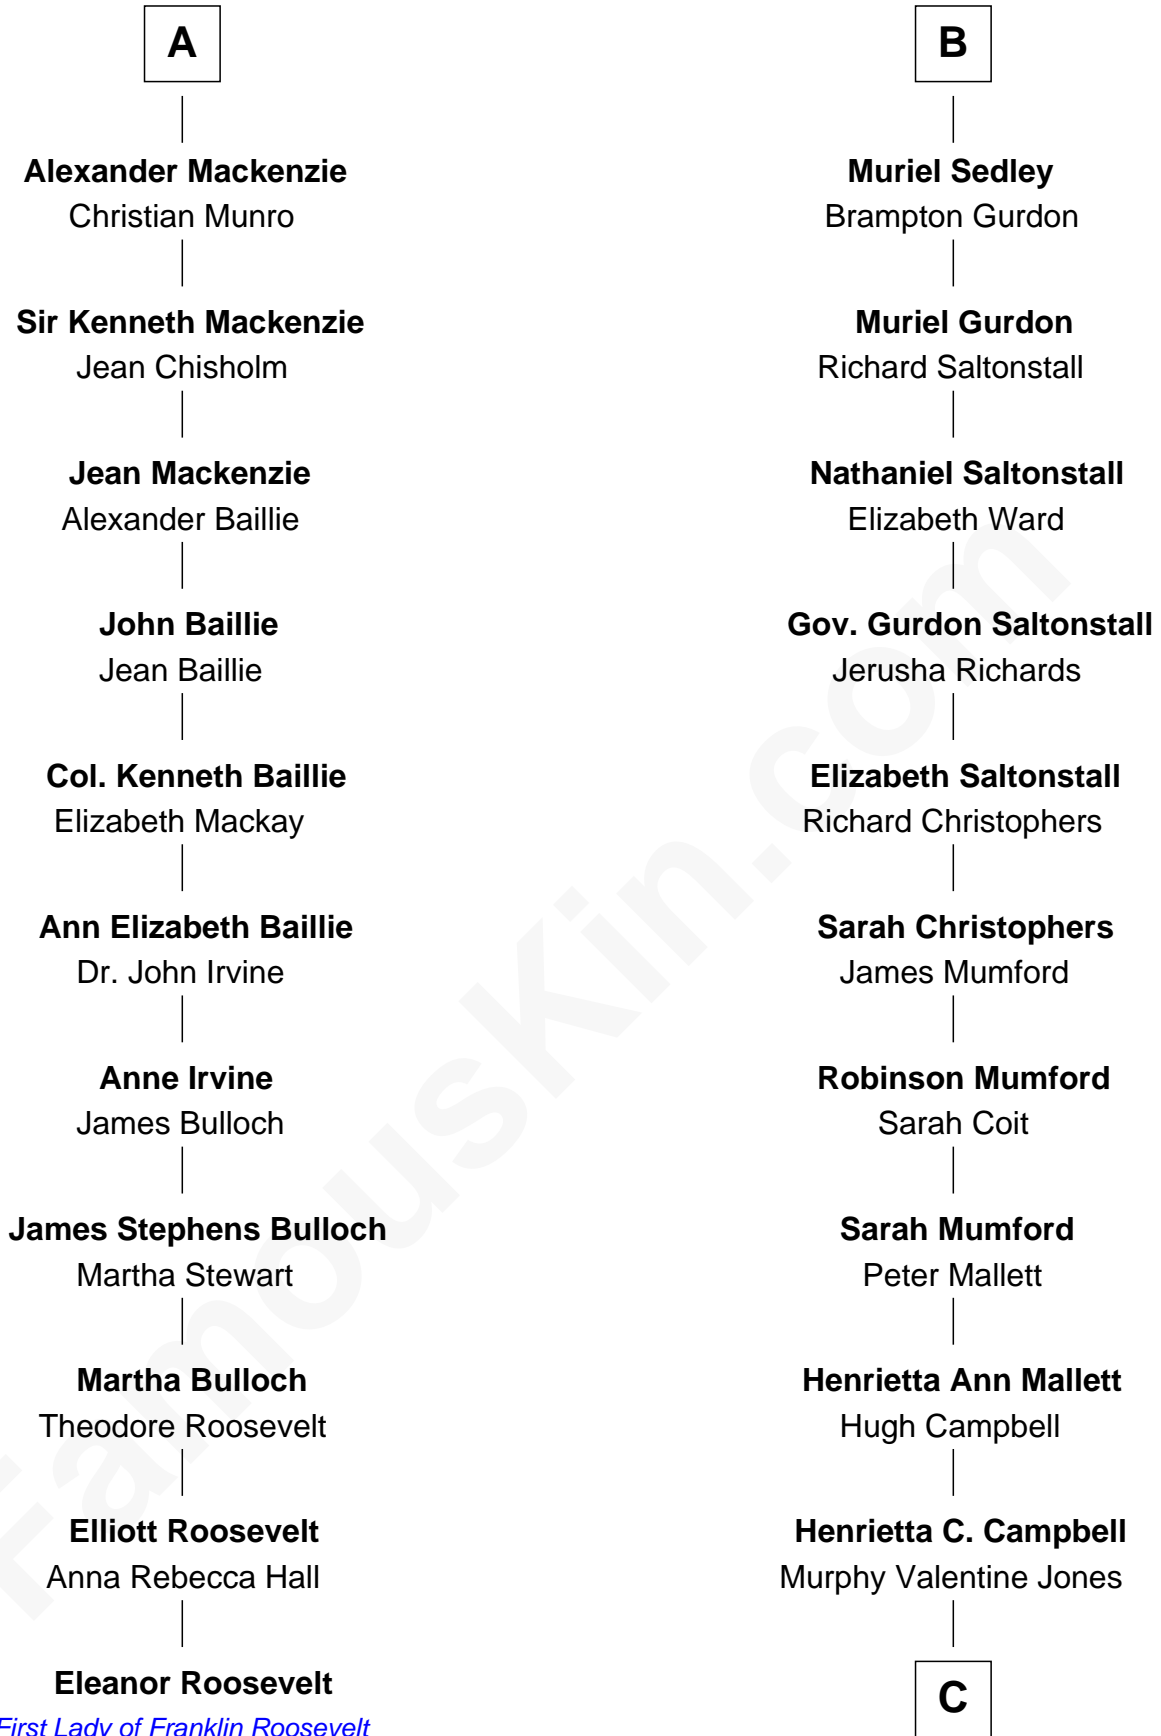

FamousKin.com

Relationship Chart of

Eleanor Roosevelt

First Lady of President Franklin D. Roosevelt

17th cousin 2 times removed of

Angela Y. Davis

Civil Rights Activist and former Black Panther

C

Murphy Renchor Jones

Mollie Spencer

Benjamin Frank Davis

Sallye Margarite Bell

Angela Y. Davis

Civil Rights Activist and former Black Panther

FamousKin.com