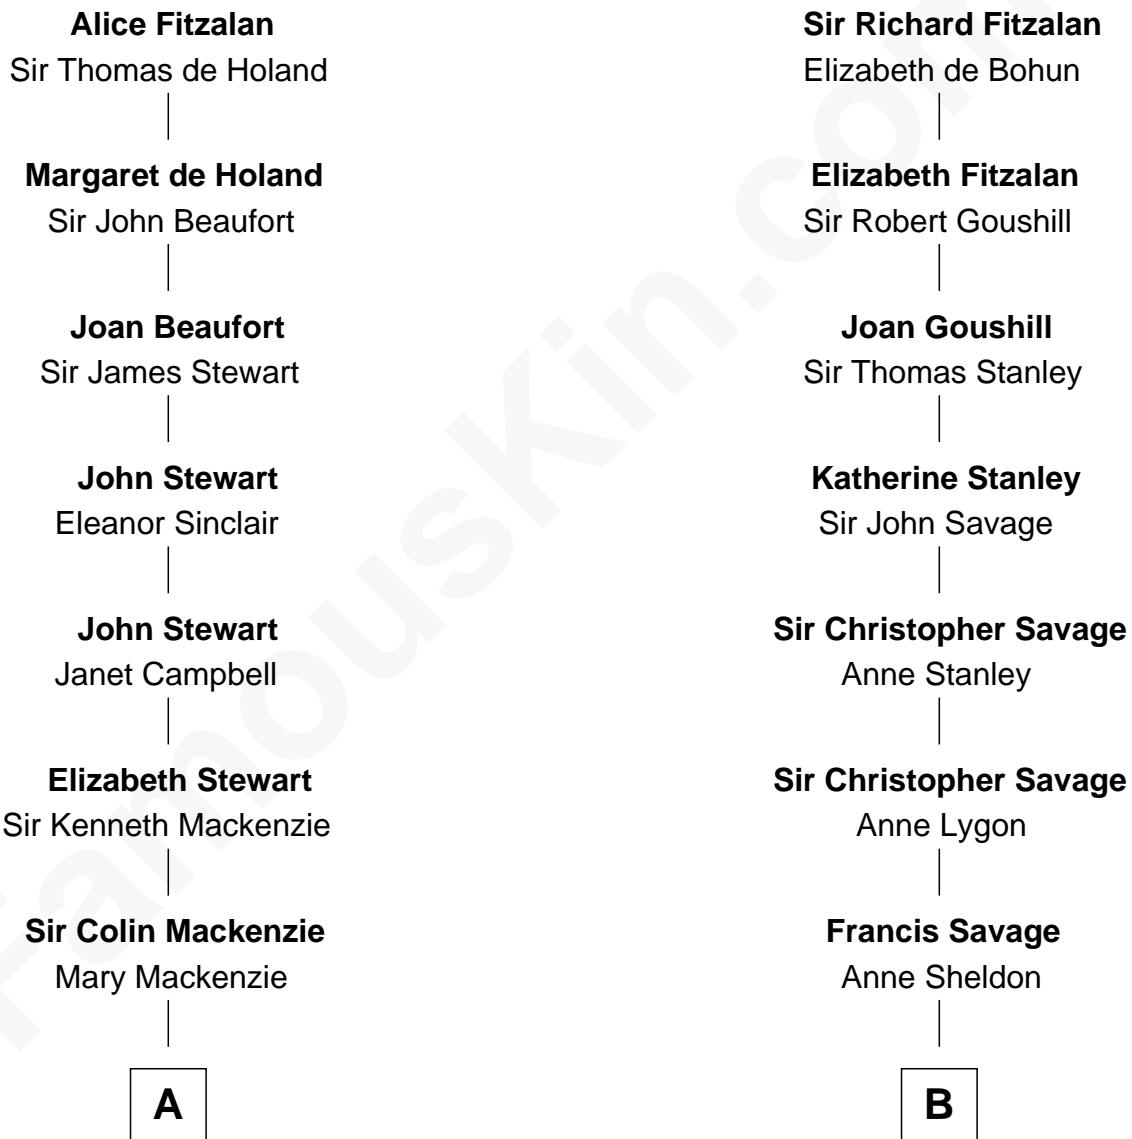

FamousKin.com

Relationship Chart of Eleanor Roosevelt

First Lady of President Franklin D. Roosevelt

17th cousin 3 times removed of

Parker Stevenson
TV and Movie Actor

Richard Fitzalan
Eleanor Plantagenet

C

Evelyn Taylor

Eli Kirk Price

Philip Price

Sarah Meade Harrison

Sarah Meade Price

Richard Stevenson Parker

Parker Stevenson

TV and Movie Actor

FamousKin.com