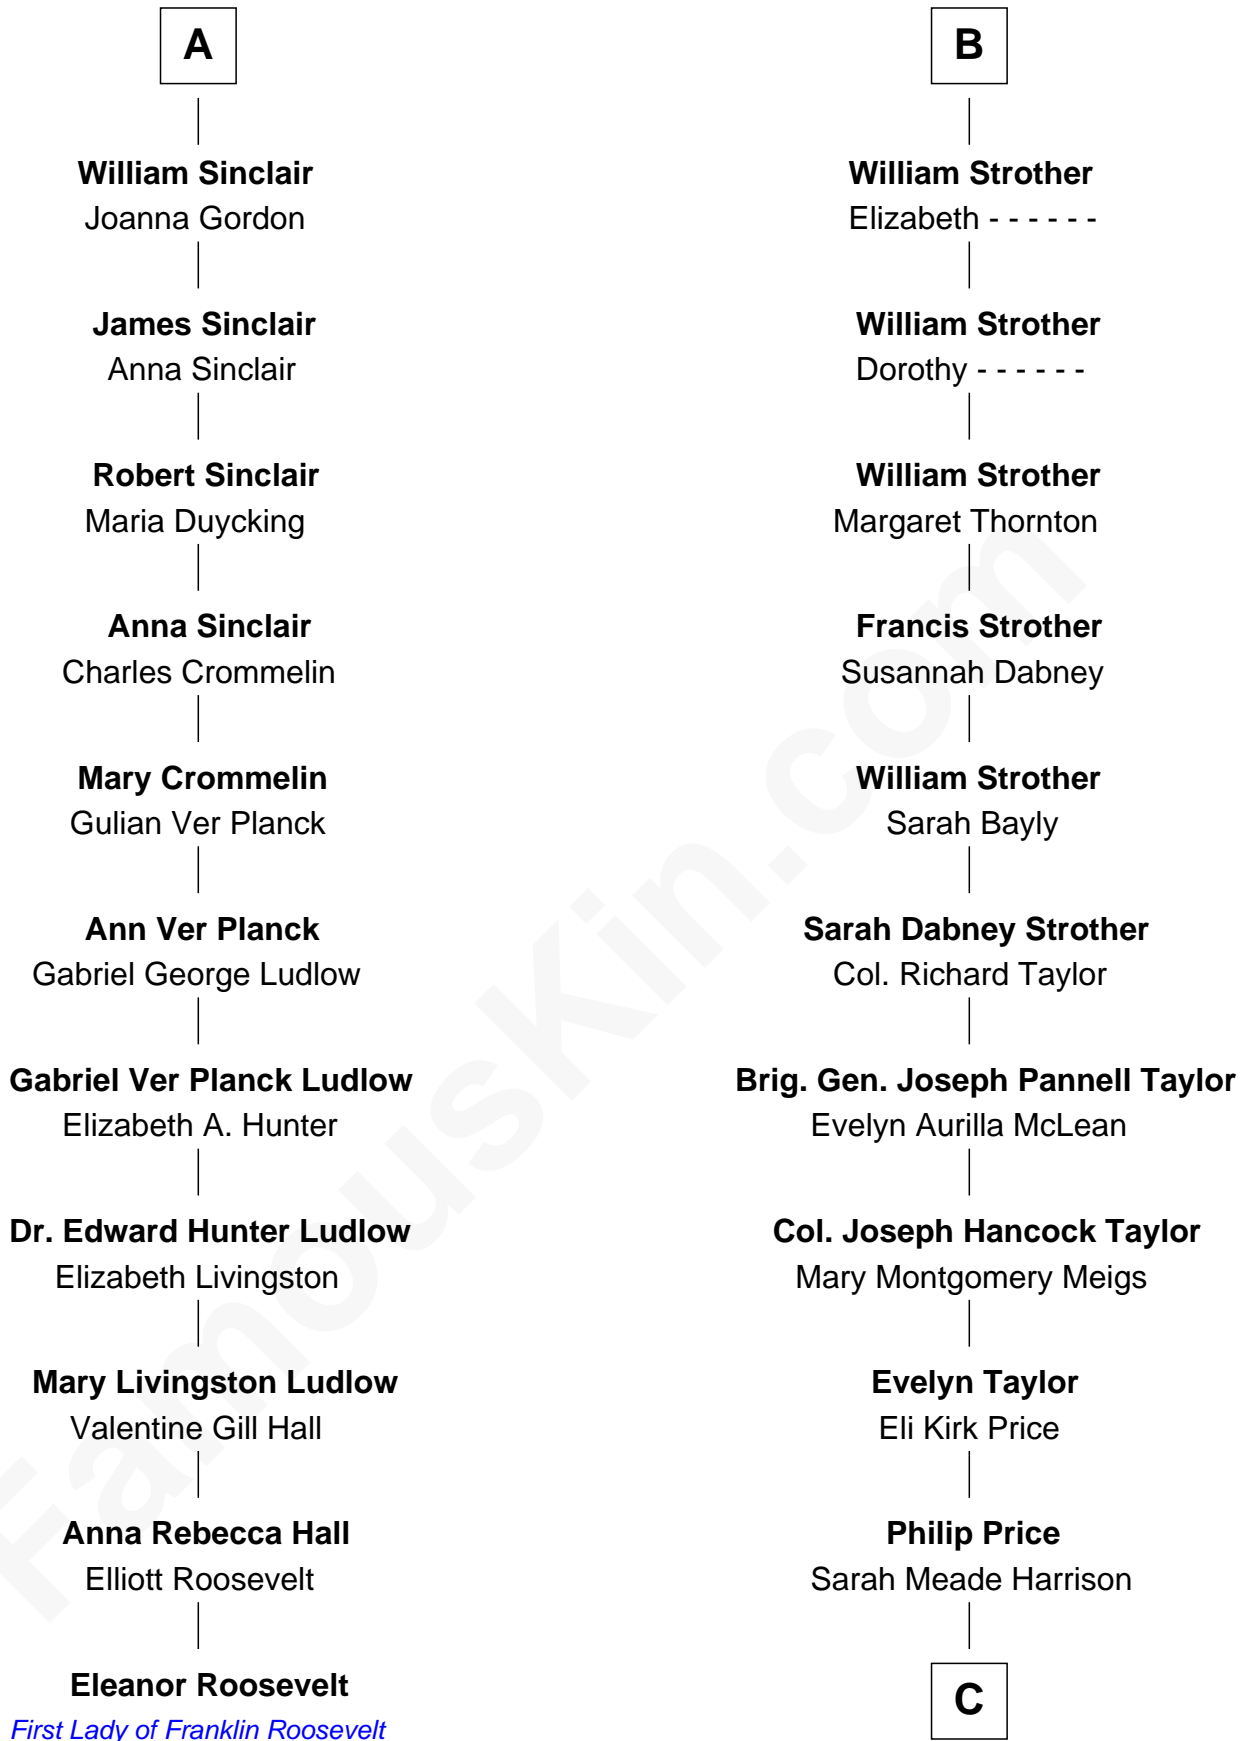

## Relationship Chart of

### Eleanor Roosevelt

*First Lady of President Franklin D. Roosevelt*

17th cousin 1 time removed of

**Parker Stevenson**

*TV and Movie Actor*

**C**

**Sarah Meade Price**  
Richard Stevenson Parker

**Parker Stevenson**  
*TV and Movie Actor*