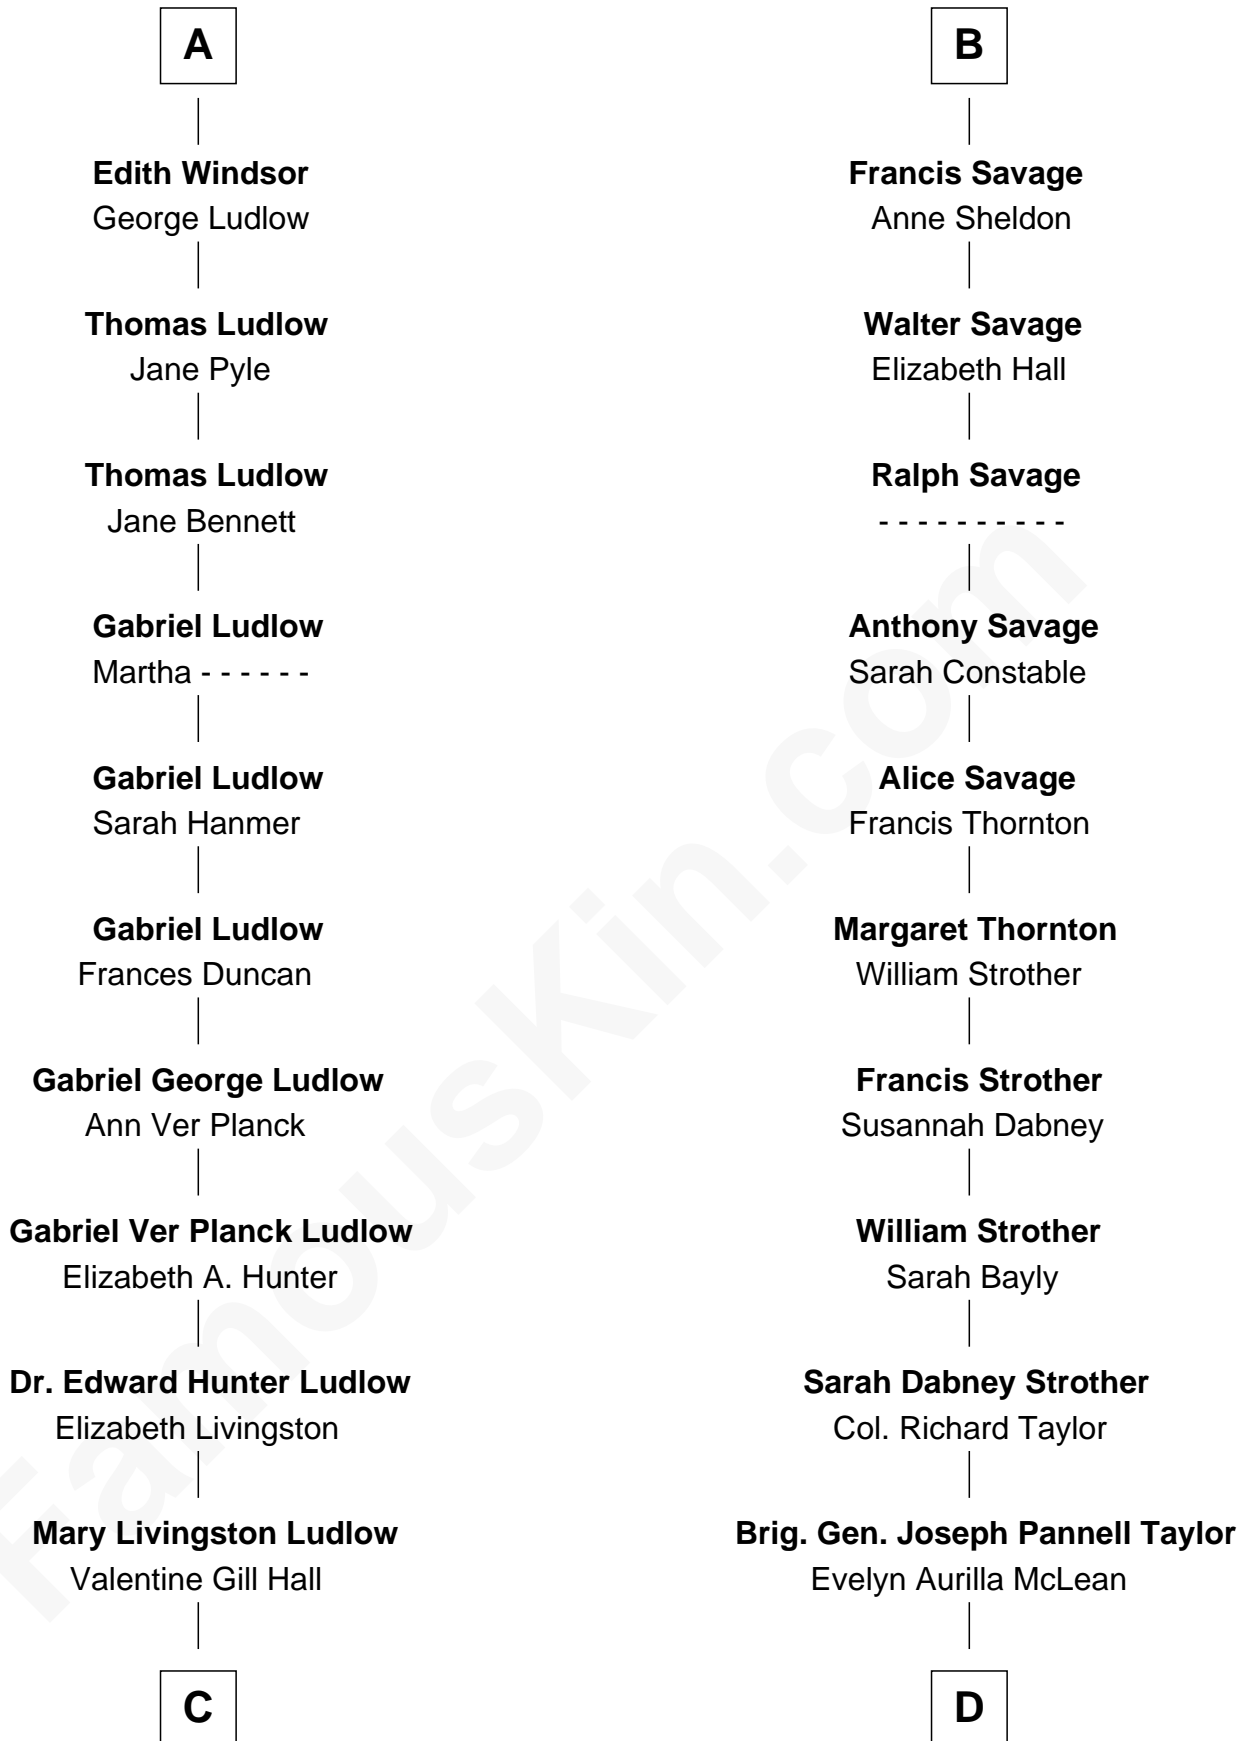

FamousKin.com

Relationship Chart of

Eleanor Roosevelt

First Lady of President Franklin D. Roosevelt

18th cousin 3 times removed of

Parker Stevenson
TV and Movie Actor

Humphrey de Bohun
Elizabeth Plantagenet

C

Anna Rebecca Hall
Elliott Roosevelt

Eleanor Roosevelt
First Lady of Franklin Roosevelt

D

Col. Joseph Hancock Taylor
Mary Montgomery Meigs

Evelyn Taylor
Eli Kirk Price

Philip Price
Sarah Meade Harrison

Sarah Meade Price
Richard Stevenson Parker