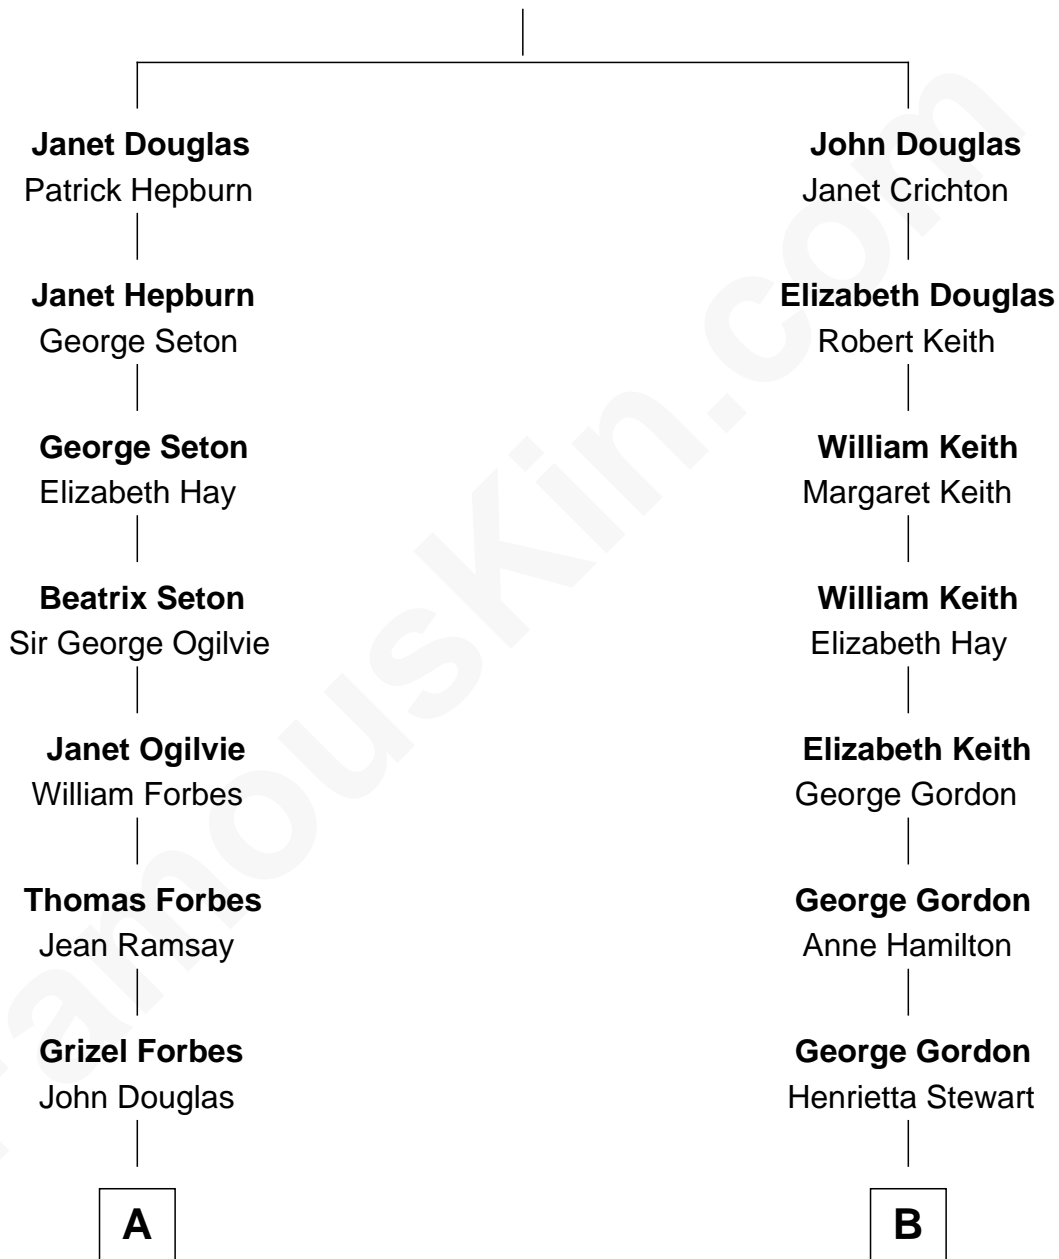

FamousKin.com

Relationship Chart of

Eleanor Roosevelt

First Lady of President Franklin D. Roosevelt

14th cousin 2 times removed of

Johnny Mercer

Songwriter and Co-Founder of Capitol Records

James Douglas

Joan Stewart

A

John Douglas

Agnes Horn

Euphemia Douglass

Charles Irvine

Dr. John Irvine

Ann Elizabeth Baillie

Anne Irvine

James Bulloch

James Stephens Bulloch

Martha Stewart

Martha Bulloch

Theodore Roosevelt

Elliott Roosevelt

Anna Rebecca Hall