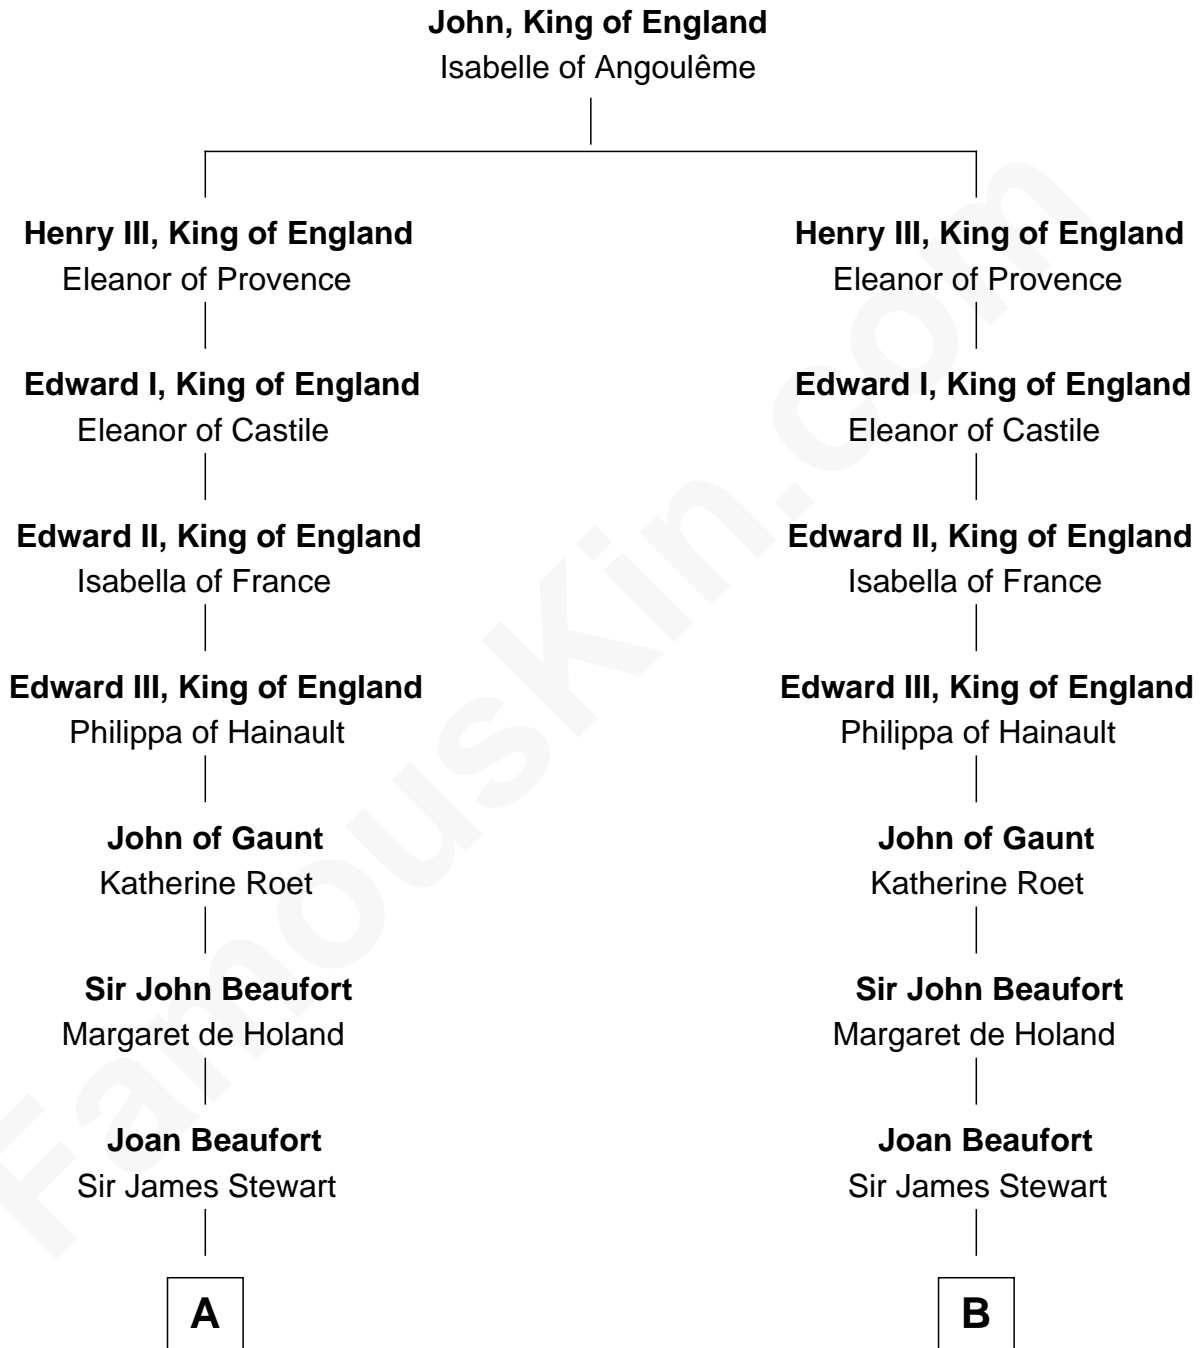

# FamousKin.com

## Relationship Chart of Eleanor Roosevelt

*First Lady of President Franklin D. Roosevelt*

21st cousin of

**Johnny Mercer**

*Songwriter and Co-Founder of Capitol Records*

**C**

**Anne Irvine**  
James Bulloch