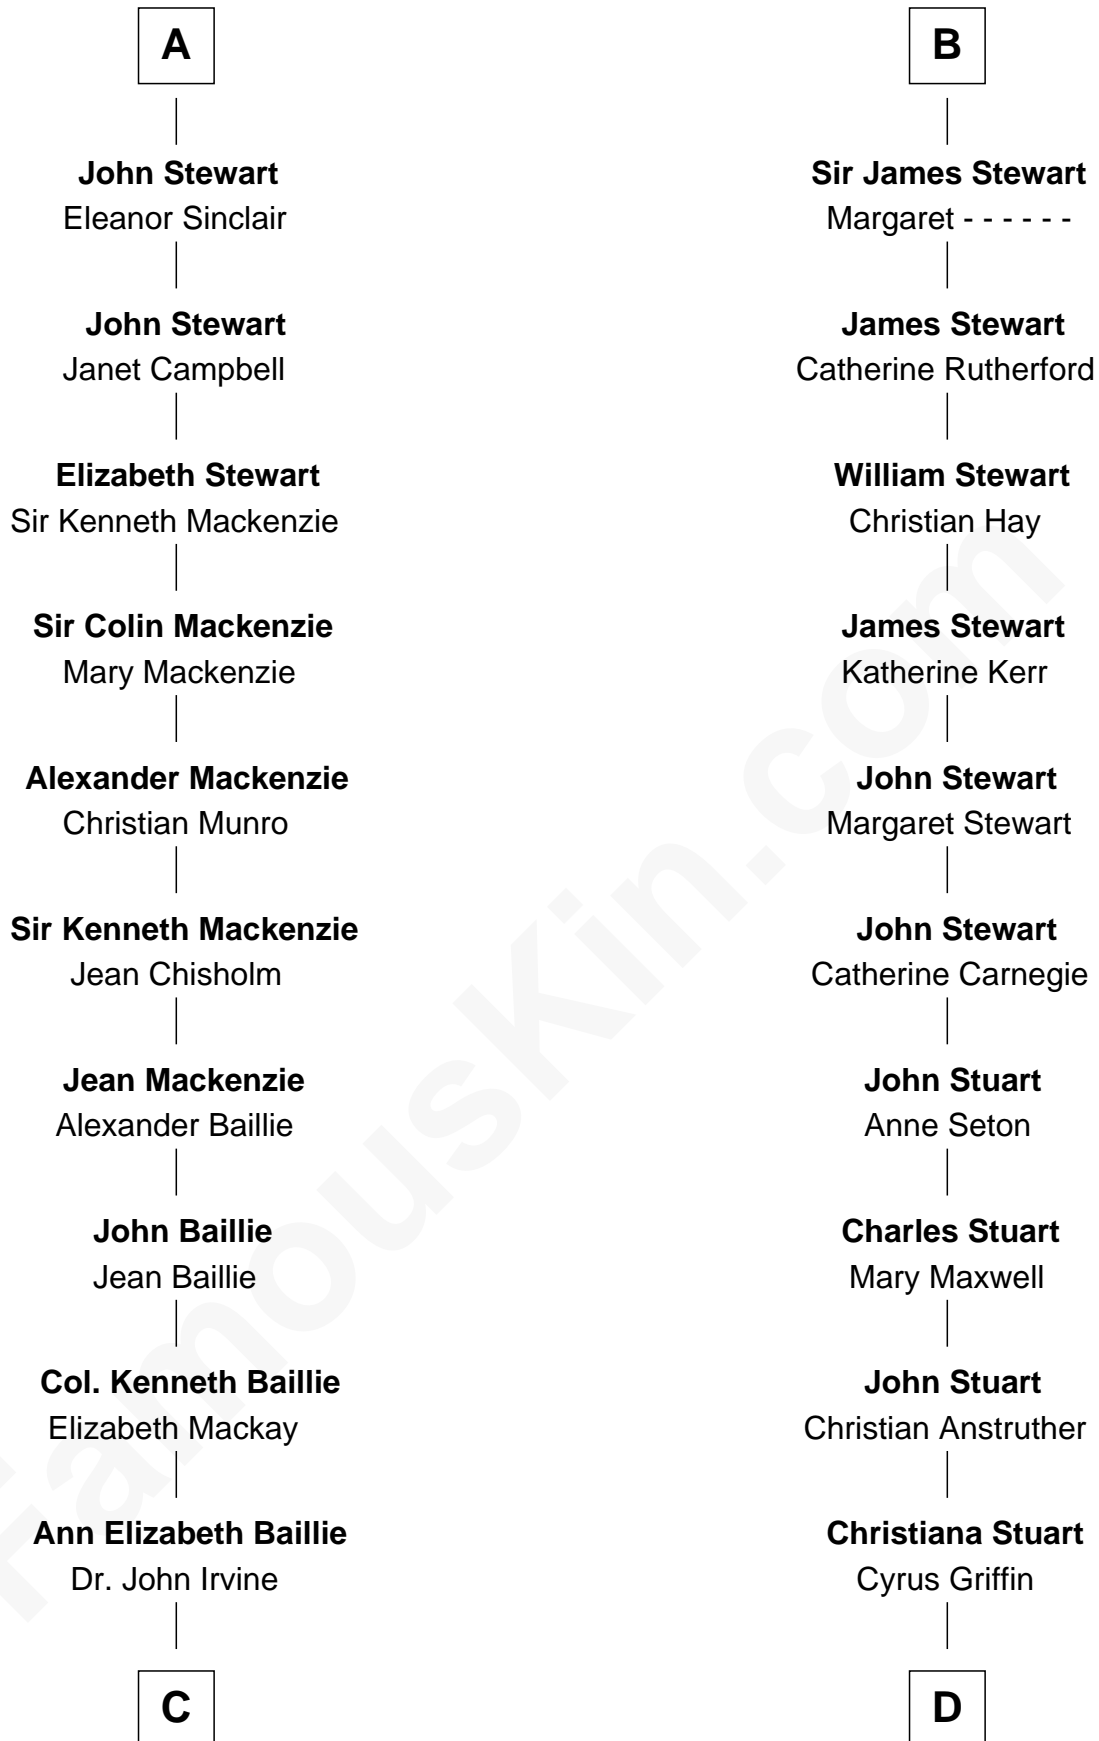

## Relationship Chart of Eleanor Roosevelt

*First Lady of President Franklin D. Roosevelt*

21st cousin of

**Johnny Mercer**

*Songwriter and Co-Founder of Capitol Records*

**C**

**Anne Irvine**  
James Bulloch

**James Stephens Bulloch**  
Martha Stewart

**Martha Bulloch**  
Theodore Roosevelt

**Elliott Roosevelt**  
Anna Rebecca Hall

**Eleanor Roosevelt**  
*First Lady of Franklin Roosevelt*

**D**

**Louisa Griffin**  
Col. Hugh Mercer