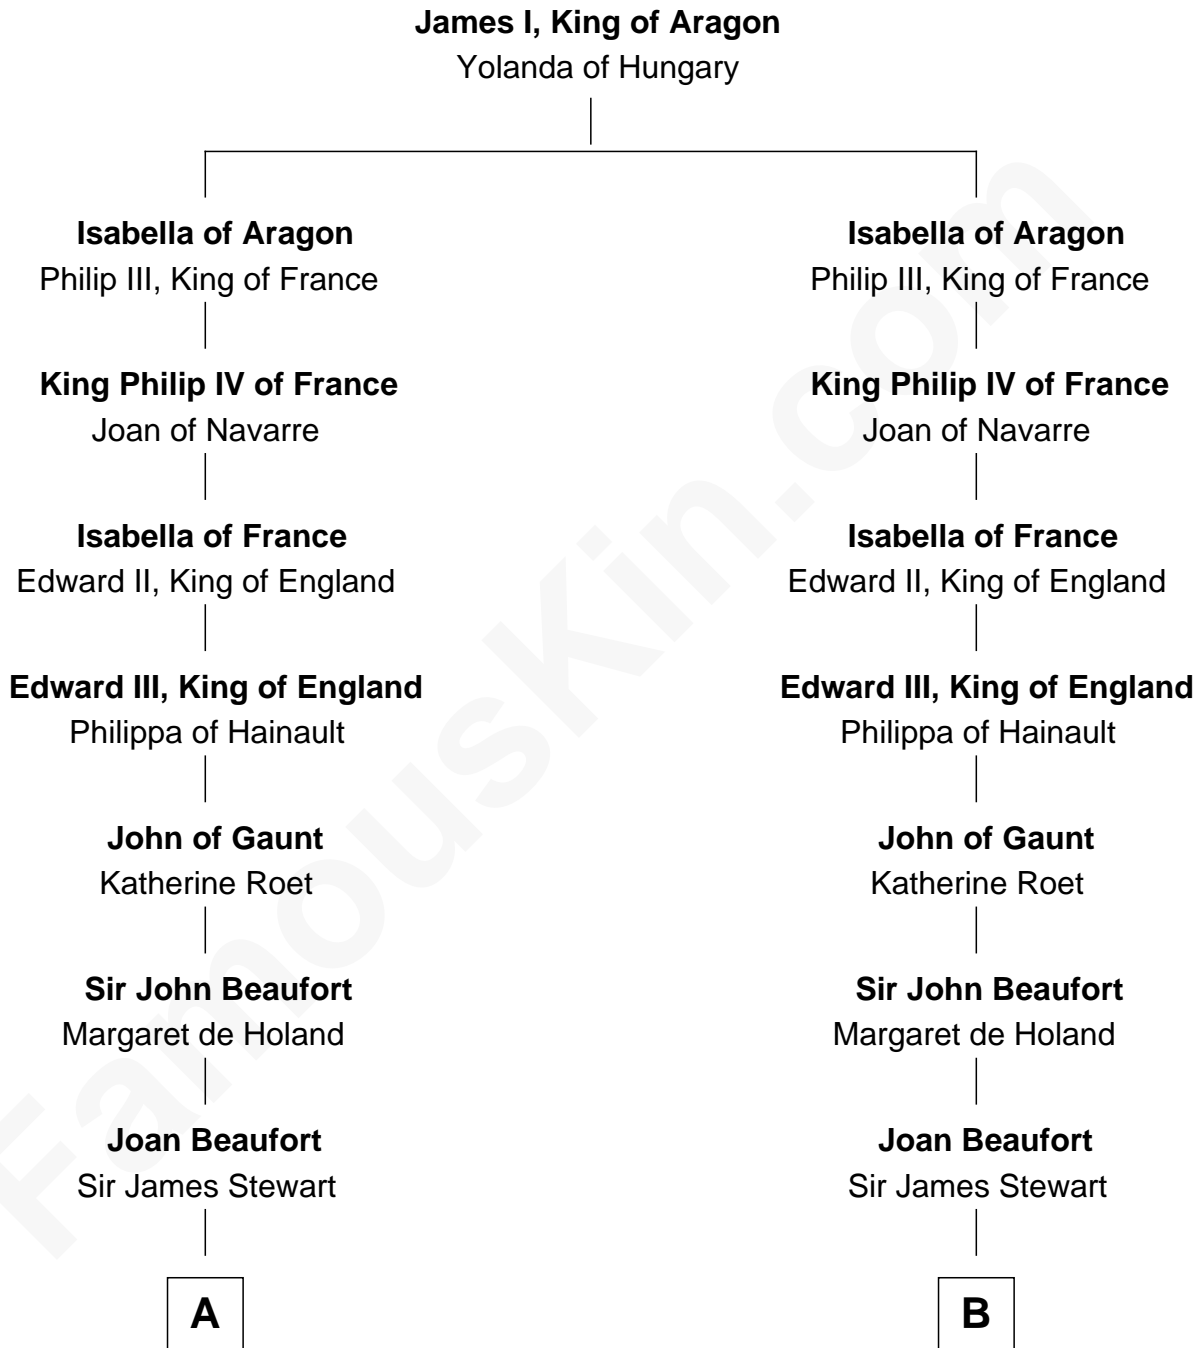

FamousKin.com

Relationship Chart of

Eleanor Roosevelt

First Lady of President Franklin D. Roosevelt

21st cousin of

Johnny Mercer

Songwriter and Co-Founder of Capitol Records

C

Anne Irvine
James Bulloch

James Stephens Bulloch
Martha Stewart

Martha Bulloch
Theodore Roosevelt

Elliott Roosevelt
Anna Rebecca Hall

Eleanor Roosevelt
First Lady of Franklin Roosevelt

D

Louisa Griffin
Col. Hugh Mercer