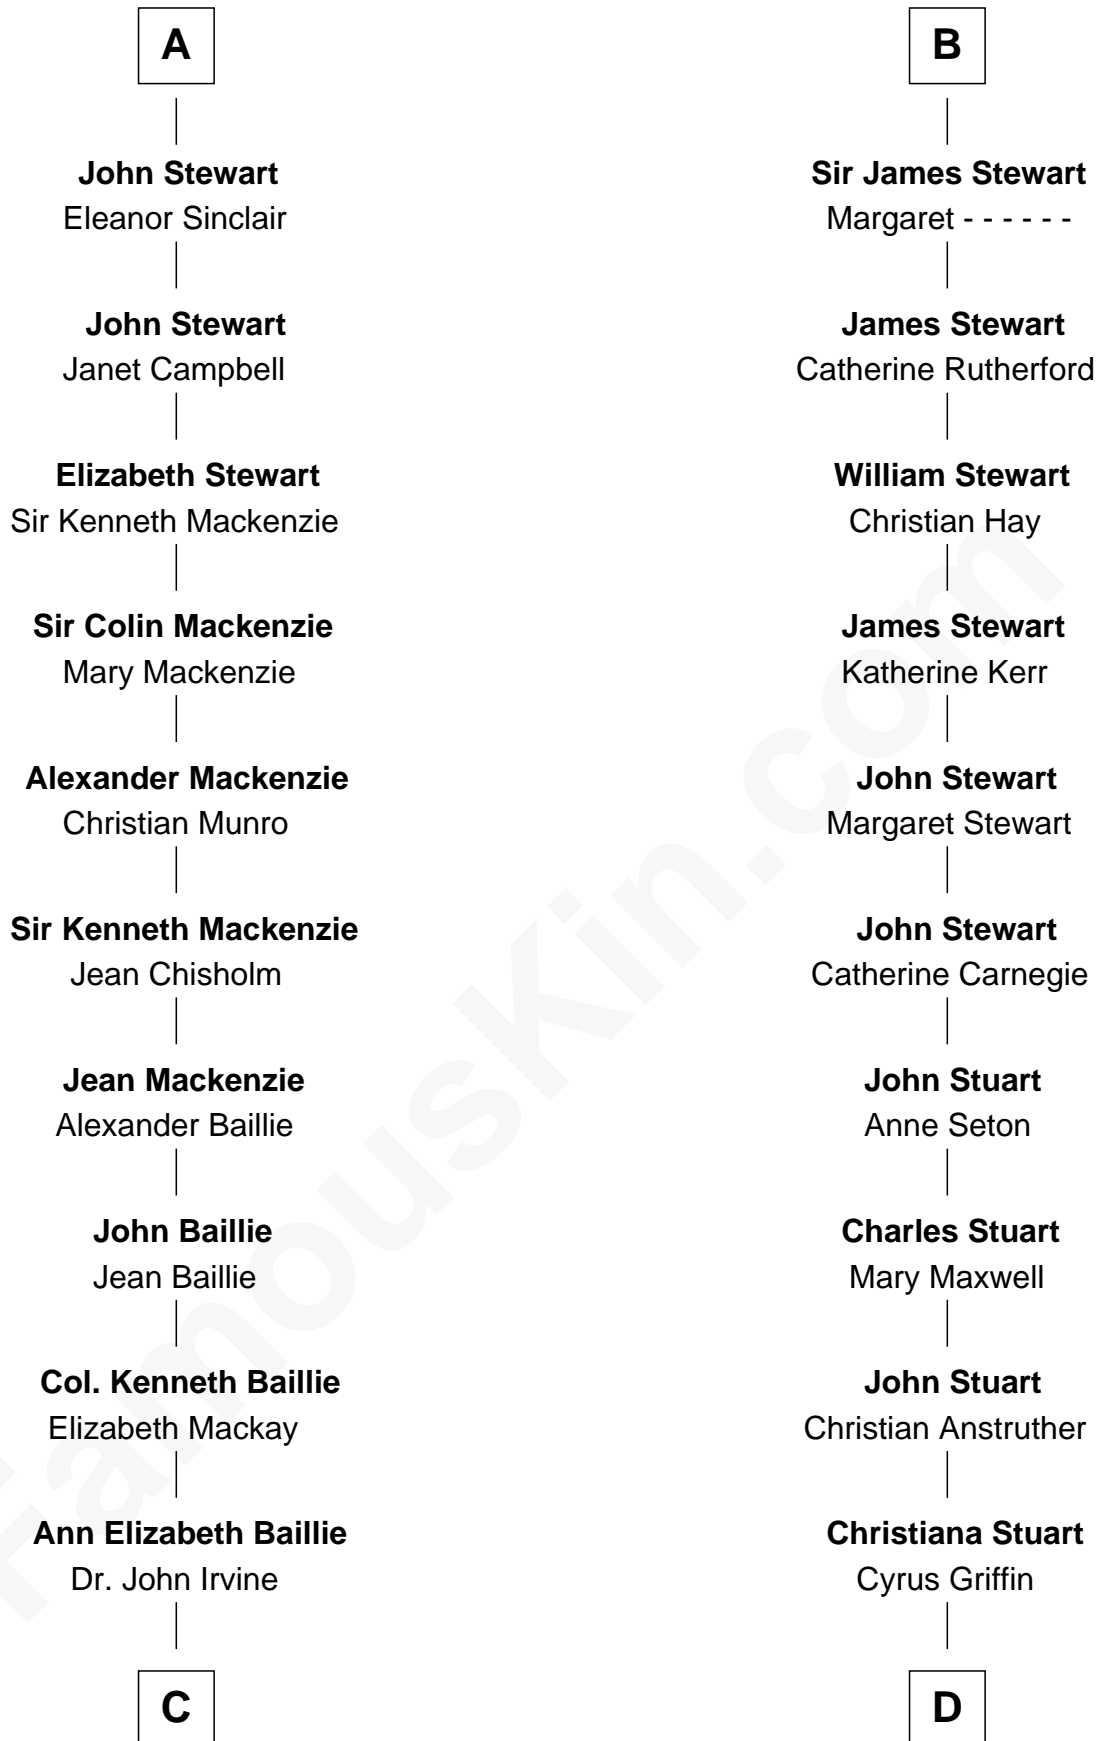

FamousKin.com

Relationship Chart of

Eleanor Roosevelt

First Lady of President Franklin D. Roosevelt

21st cousin of

Johnny Mercer

Songwriter and Co-Founder of Capitol Records

C

Anne Irvine
James Bulloch

James Stephens Bulloch
Martha Stewart

Martha Bulloch
Theodore Roosevelt

Elliott Roosevelt
Anna Rebecca Hall

Eleanor Roosevelt
First Lady of Franklin Roosevelt

D

Louisa Griffin
Col. Hugh Mercer