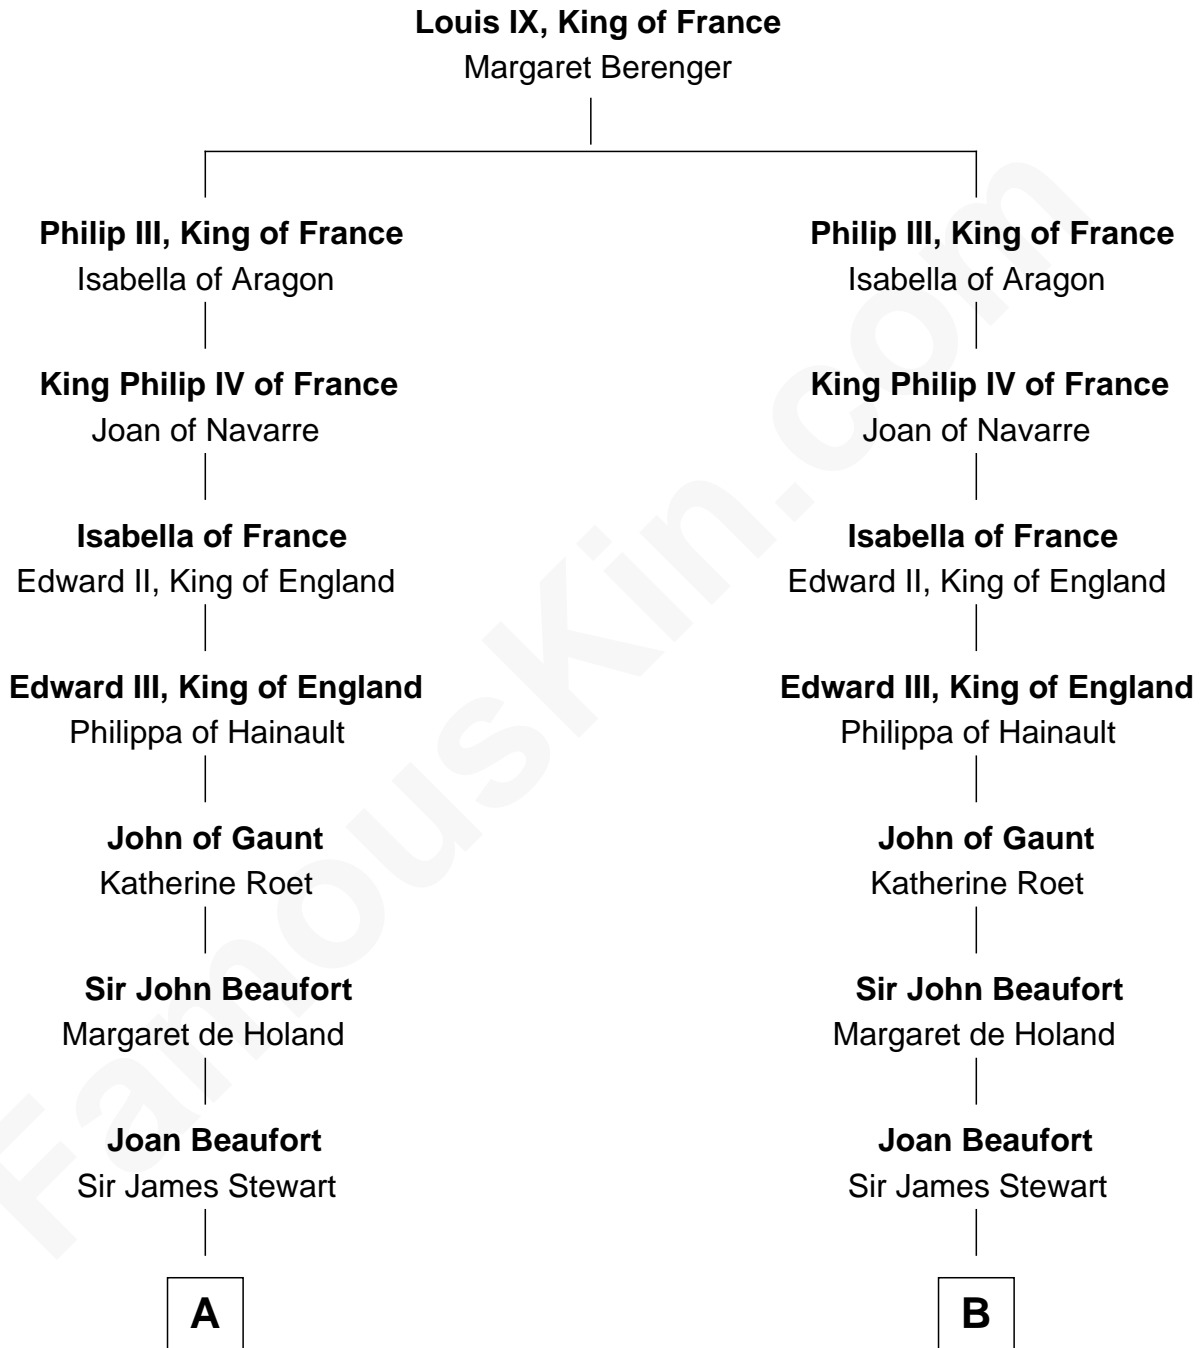

FamousKin.com

Relationship Chart of

Eleanor Roosevelt

First Lady of President Franklin D. Roosevelt

21st cousin of

Johnny Mercer

Songwriter and Co-Founder of Capitol Records

C

Anne Irvine
James Bulloch

James Stephens Bulloch
Martha Stewart

Martha Bulloch
Theodore Roosevelt

Elliott Roosevelt
Anna Rebecca Hall

Eleanor Roosevelt
First Lady of Franklin Roosevelt

D

Louisa Griffin
Col. Hugh Mercer