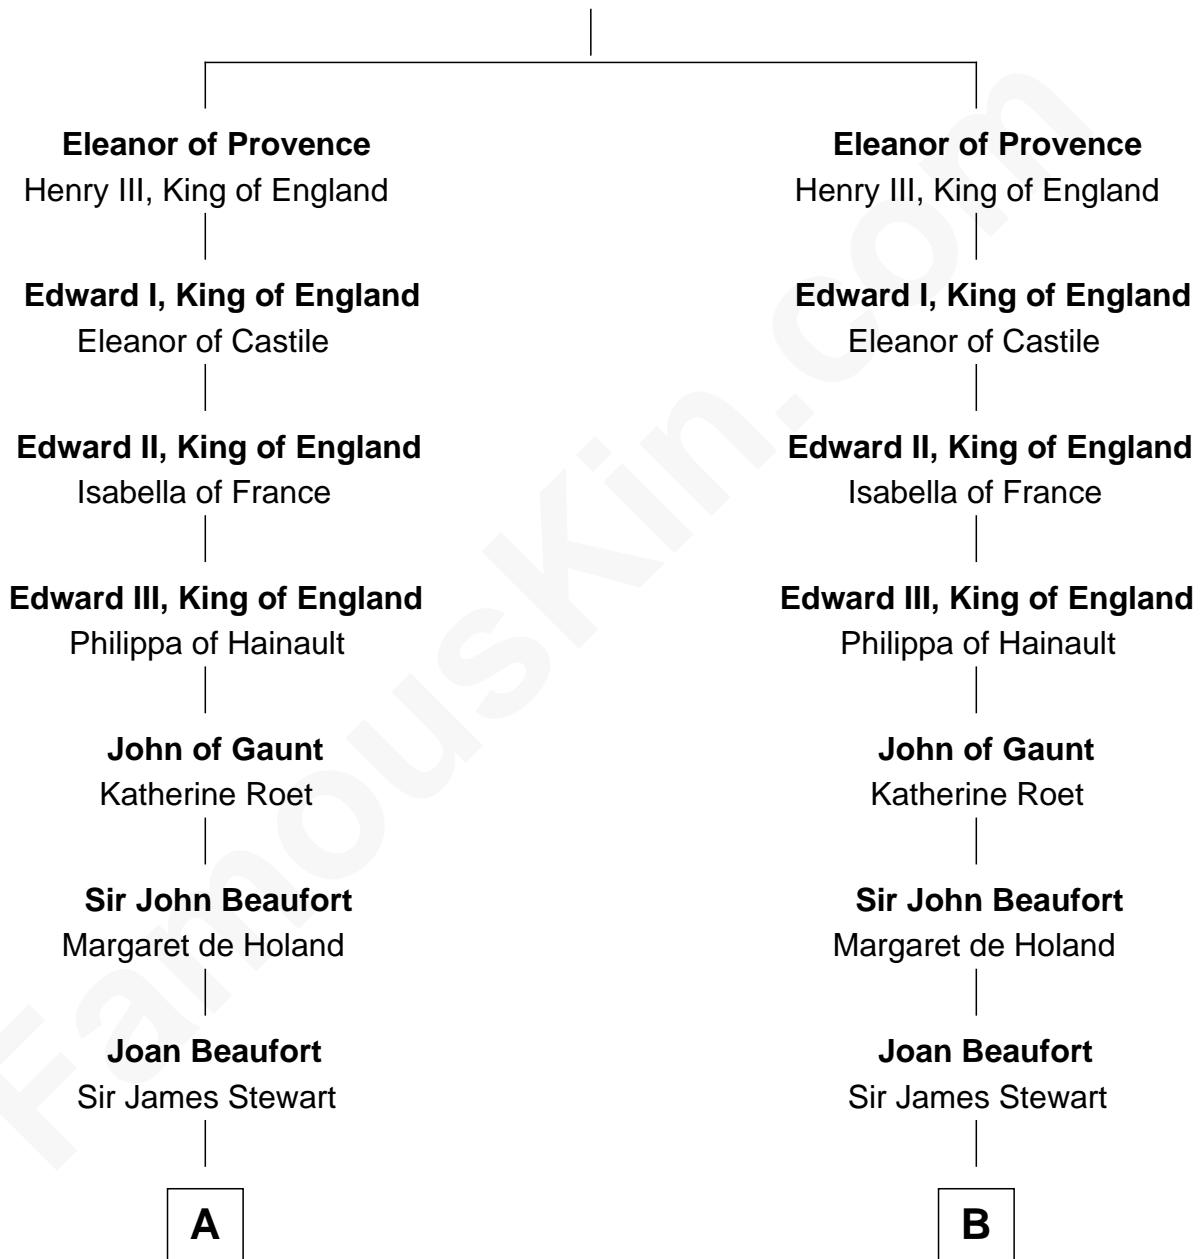

FamousKin.com

Relationship Chart of

Eleanor Roosevelt

First Lady of President Franklin D. Roosevelt

21st cousin of

Johnny Mercer

Songwriter and Co-Founder of Capitol Records

Ramon Berenguer IV of Provence

Beatrice of Savoy

C

Anne Irvine
James Bulloch

James Stephens Bulloch
Martha Stewart

Martha Bulloch
Theodore Roosevelt

Elliott Roosevelt
Anna Rebecca Hall

Eleanor Roosevelt
First Lady of Franklin Roosevelt

D