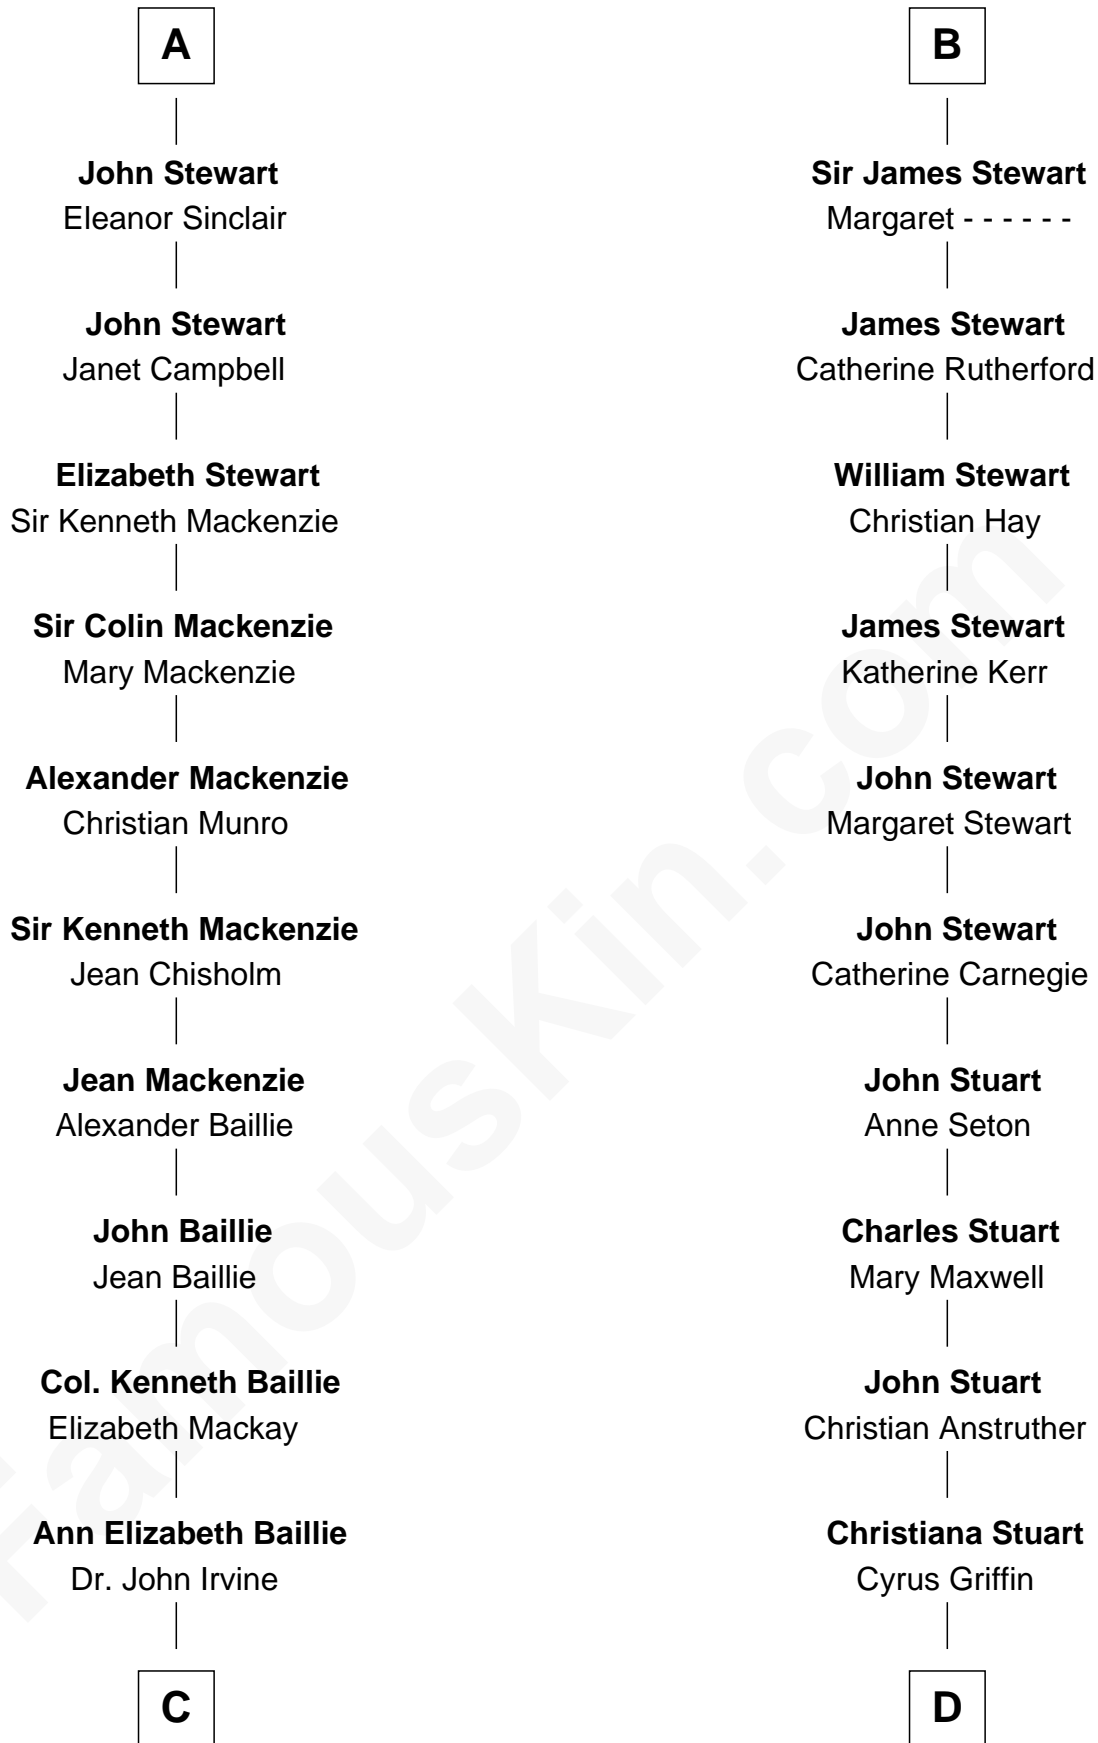

FamousKin.com

Relationship Chart of

Eleanor Roosevelt

First Lady of President Franklin D. Roosevelt

21st cousin of

Johnny Mercer

Songwriter and Co-Founder of Capitol Records

Ramon Berenguer IV of Provence

Beatrice of Savoy

C

Anne Irvine
James Bulloch

James Stephens Bulloch
Martha Stewart

Martha Bulloch
Theodore Roosevelt

Elliott Roosevelt
Anna Rebecca Hall

Eleanor Roosevelt
First Lady of Franklin Roosevelt

D