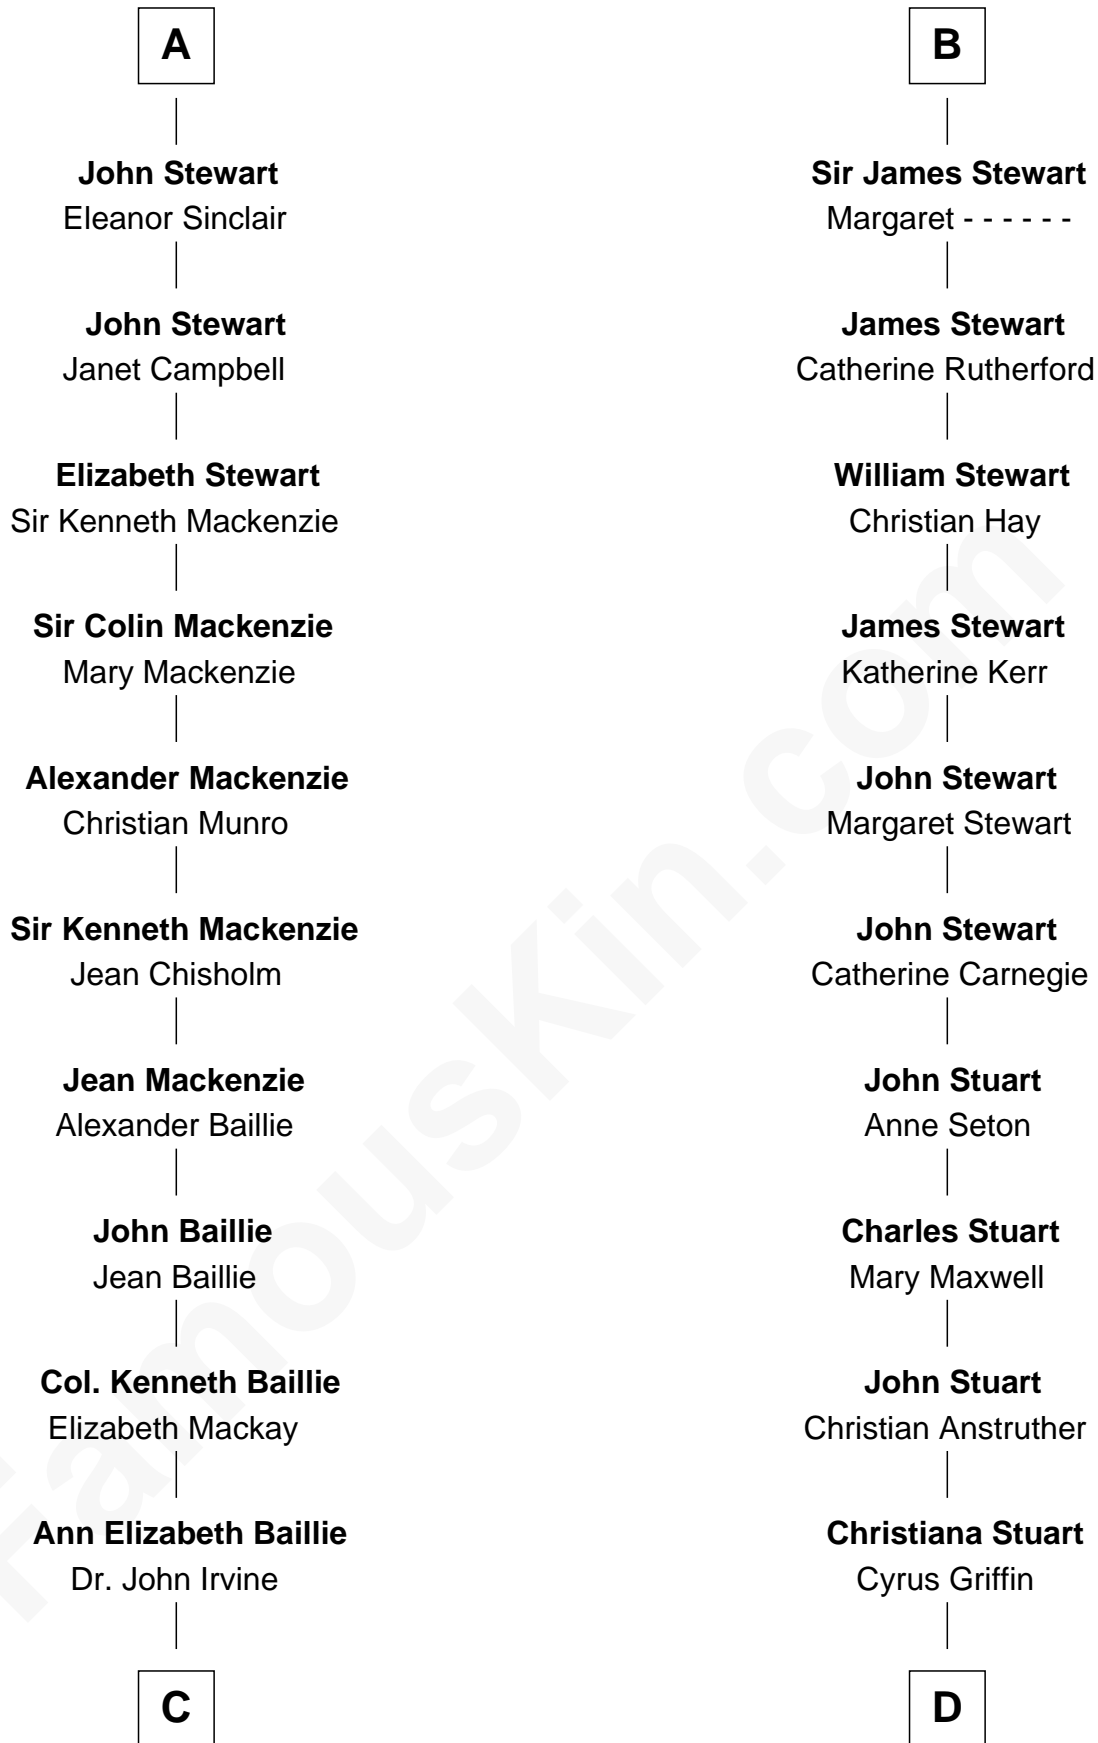

FamousKin.com

Relationship Chart of

Eleanor Roosevelt

First Lady of President Franklin D. Roosevelt

21st cousin of

Johnny Mercer

Songwriter and Co-Founder of Capitol Records

Henry III, Duke of Brabant

Adelaide of Burgundy

C

Anne Irvine
James Bulloch

James Stephens Bulloch
Martha Stewart

Martha Bulloch
Theodore Roosevelt

Elliott Roosevelt
Anna Rebecca Hall

Eleanor Roosevelt
First Lady of Franklin Roosevelt