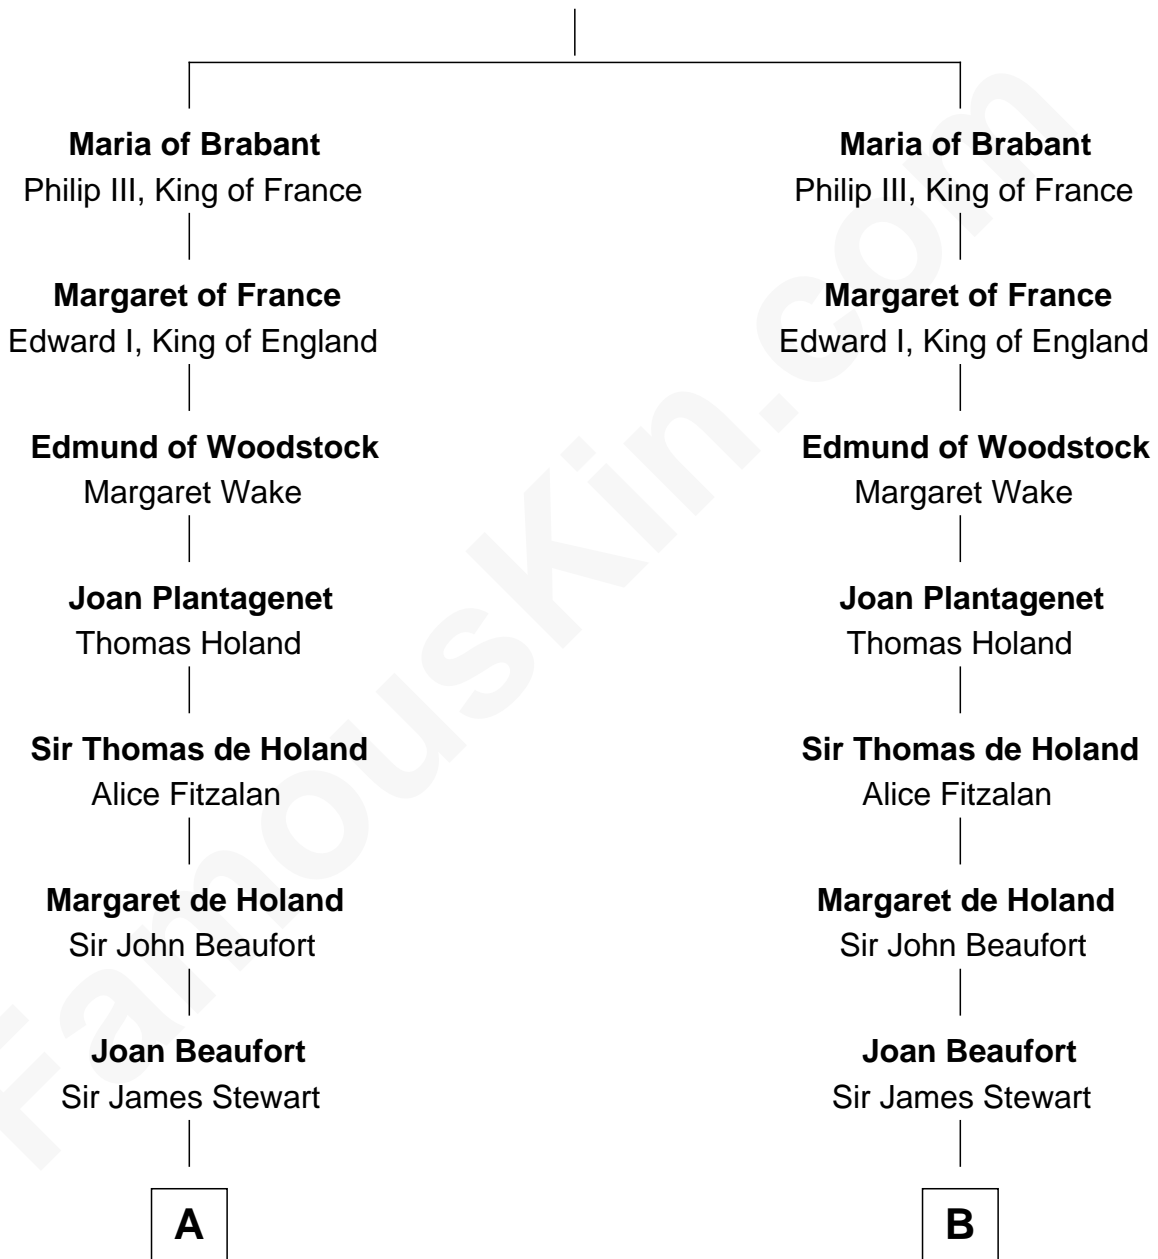

FamousKin.com

Relationship Chart of

Eleanor Roosevelt

First Lady of President Franklin D. Roosevelt

21st cousin of

Johnny Mercer

Songwriter and Co-Founder of Capitol Records

Henry III, Duke of Brabant

Adelaide of Burgundy

C

Anne Irvine
James Bulloch

James Stephens Bulloch
Martha Stewart

Martha Bulloch
Theodore Roosevelt

Elliott Roosevelt
Anna Rebecca Hall

Eleanor Roosevelt
First Lady of Franklin Roosevelt