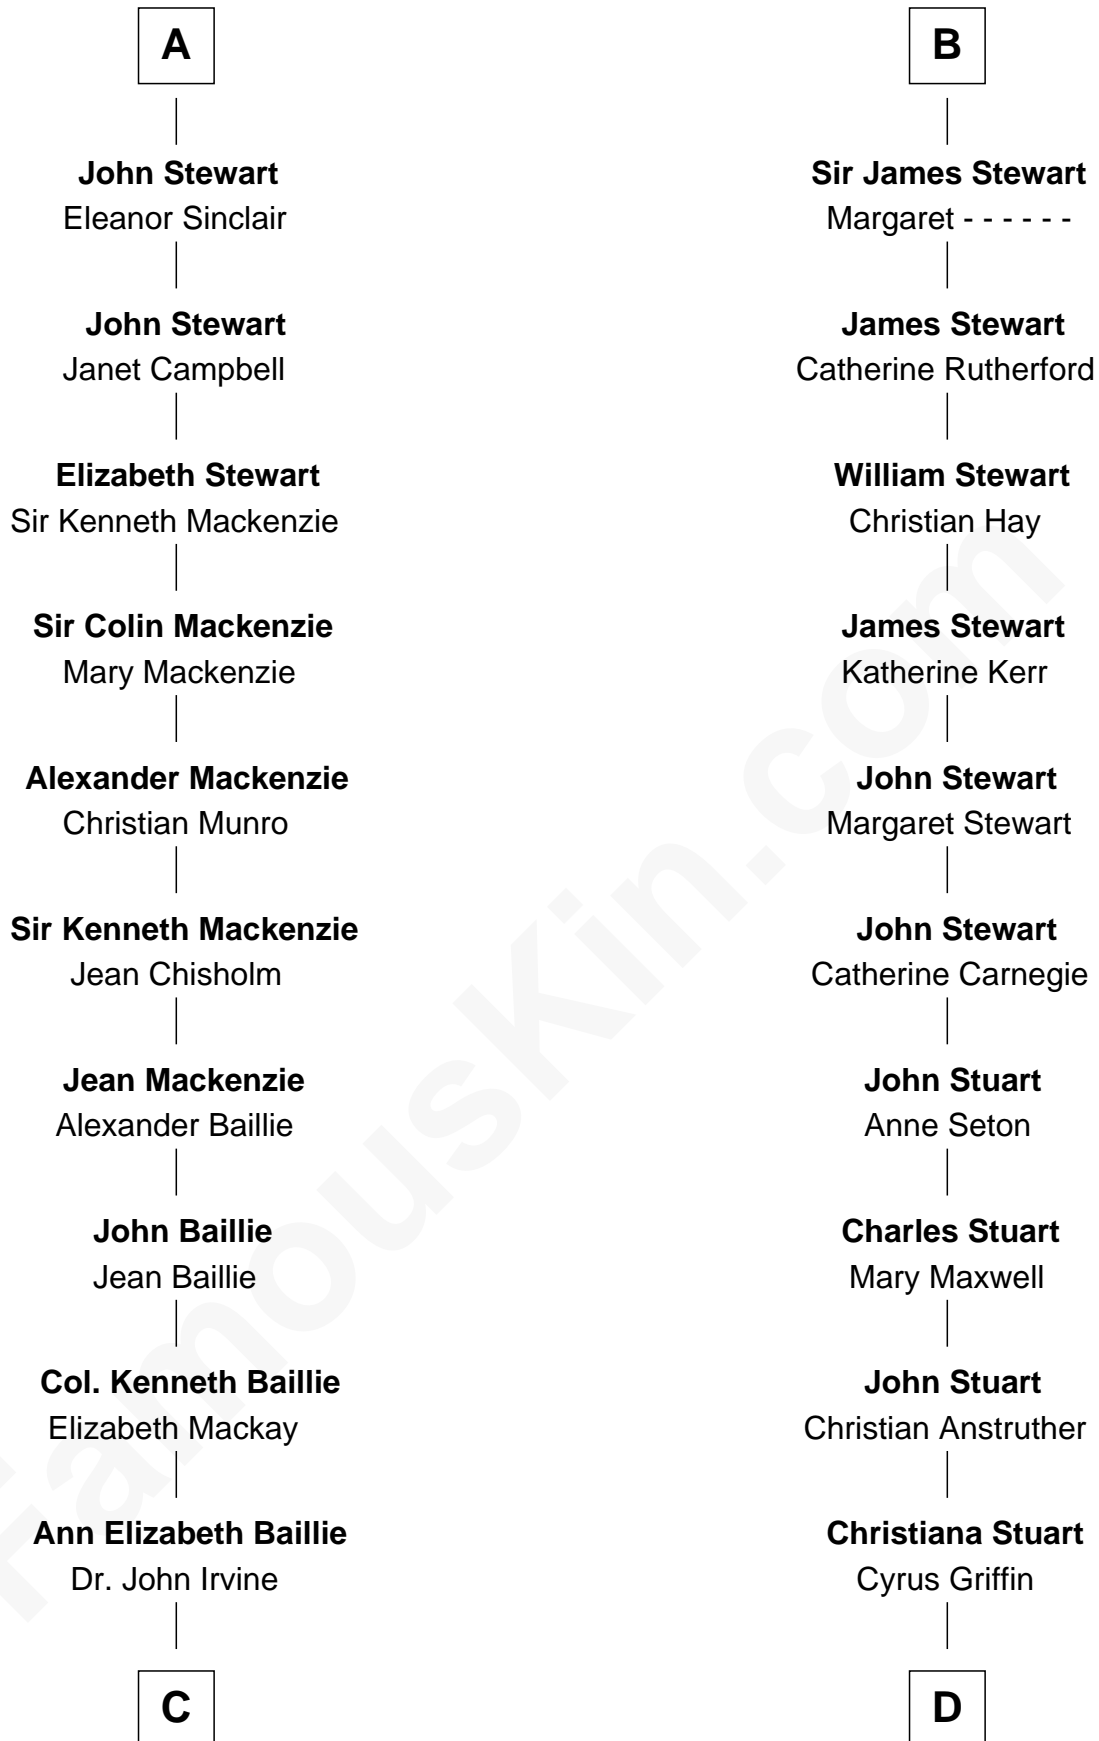

FamousKin.com

Relationship Chart of

Eleanor Roosevelt

First Lady of President Franklin D. Roosevelt

21st cousin of

Johnny Mercer

Songwriter and Co-Founder of Capitol Records

Sir Roger de Mortimer

Maud de Brewes

C

Anne Irvine
James Bulloch

James Stephens Bulloch
Martha Stewart

Martha Bulloch
Theodore Roosevelt

Elliott Roosevelt
Anna Rebecca Hall

Eleanor Roosevelt
First Lady of Franklin Roosevelt

D