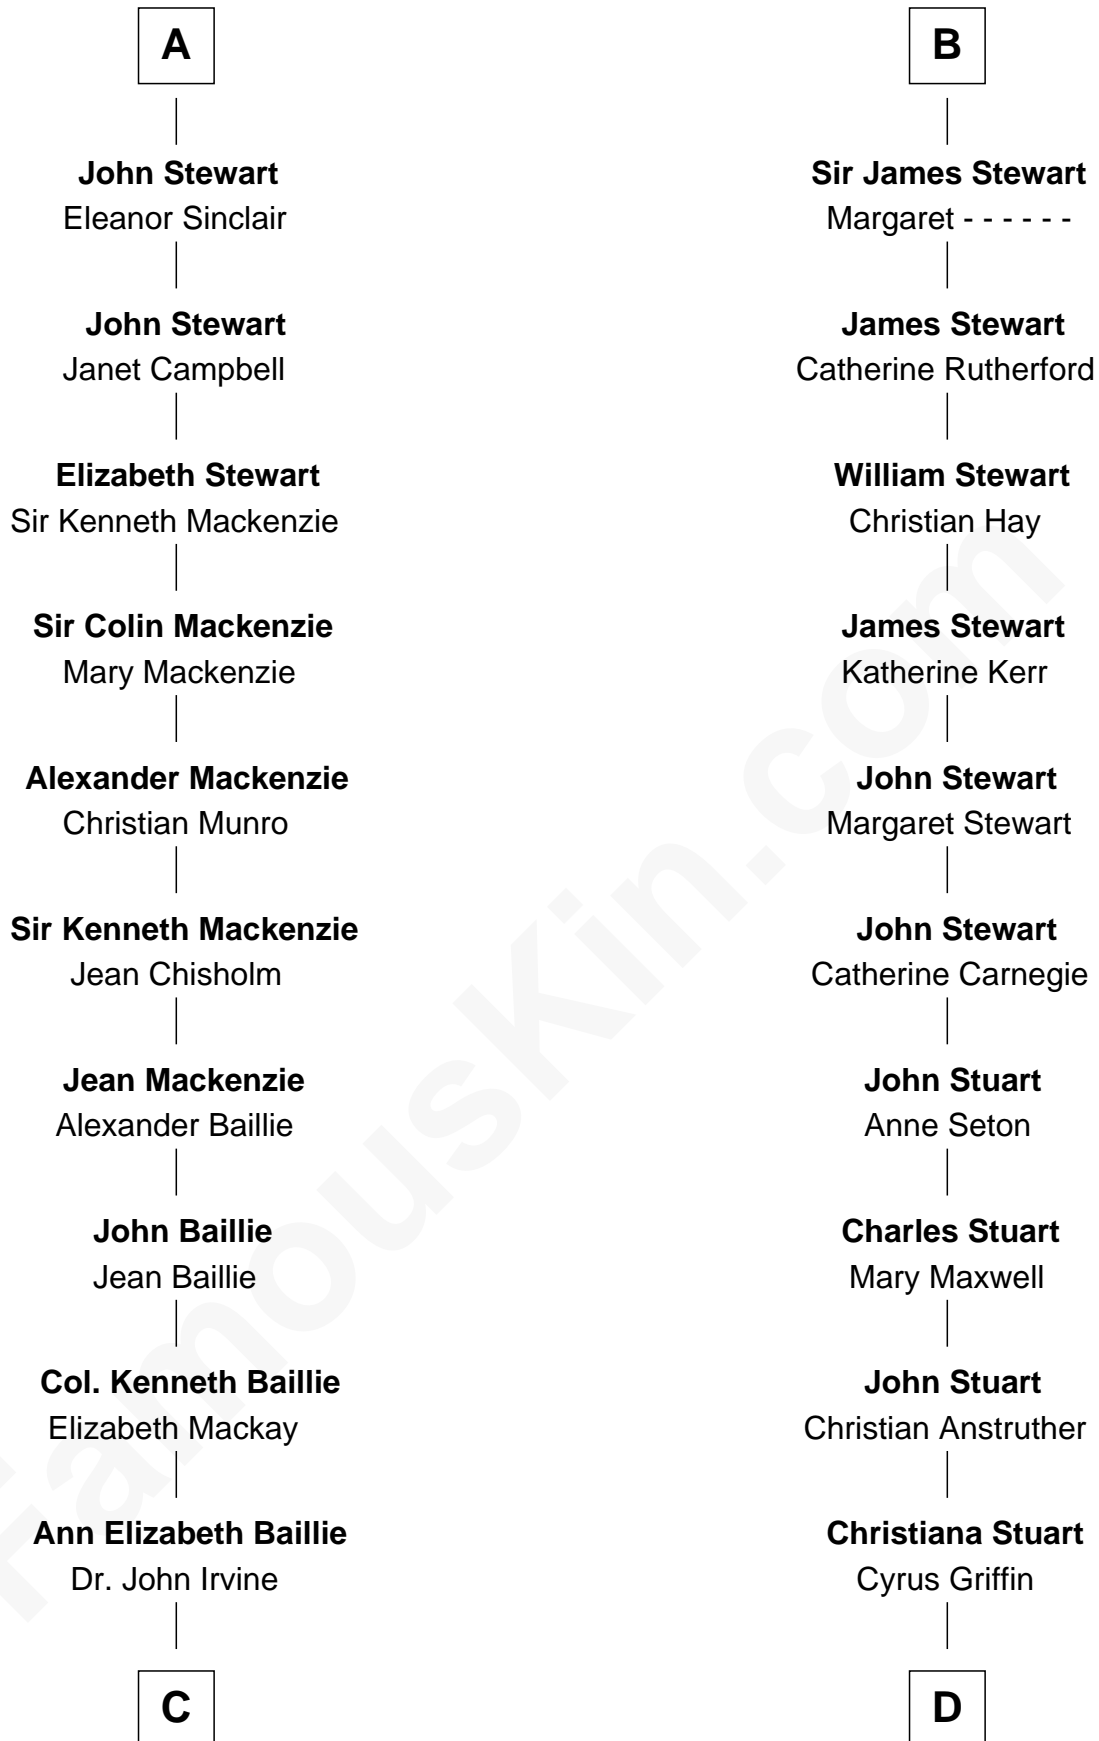

## Relationship Chart of

### Eleanor Roosevelt

*First Lady of President Franklin D. Roosevelt*

21st cousin of

### Johnny Mercer

*Songwriter and Co-Founder of Capitol Records*

**C**

**Anne Irvine**  
James Bulloch

**James Stephens Bulloch**  
Martha Stewart

**Martha Bulloch**  
Theodore Roosevelt

**Elliott Roosevelt**  
Anna Rebecca Hall