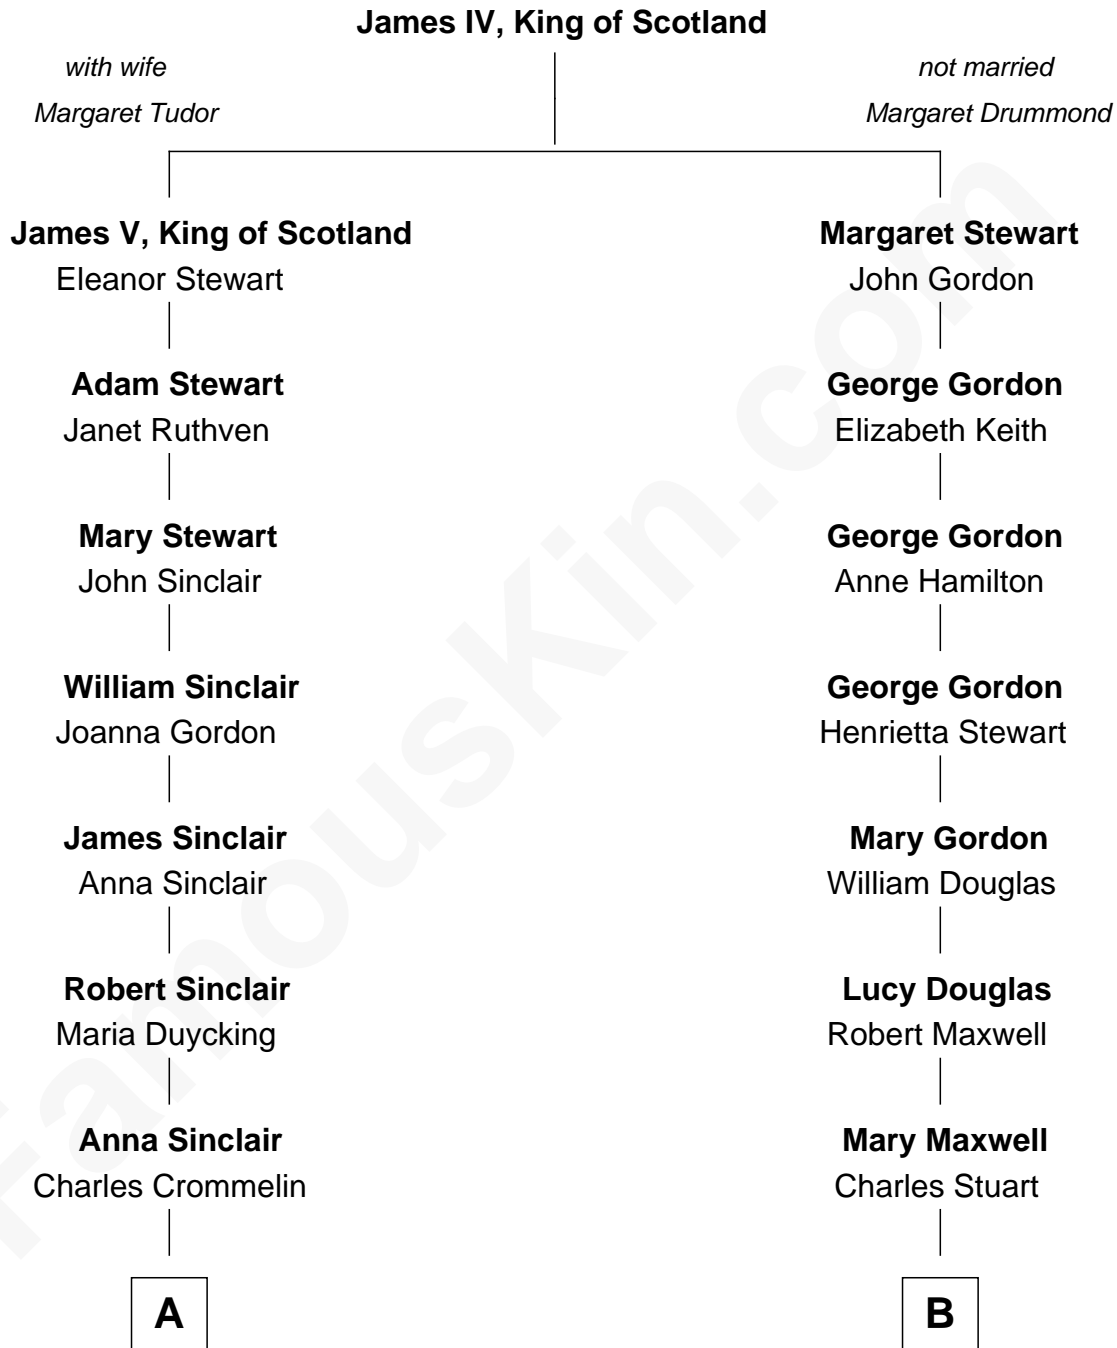

FamousKin.com

Relationship Chart of

Eleanor Roosevelt

First Lady of President Franklin D. Roosevelt

13th cousin of

Johnny Mercer

Songwriter and Co-Founder of Capitol Records