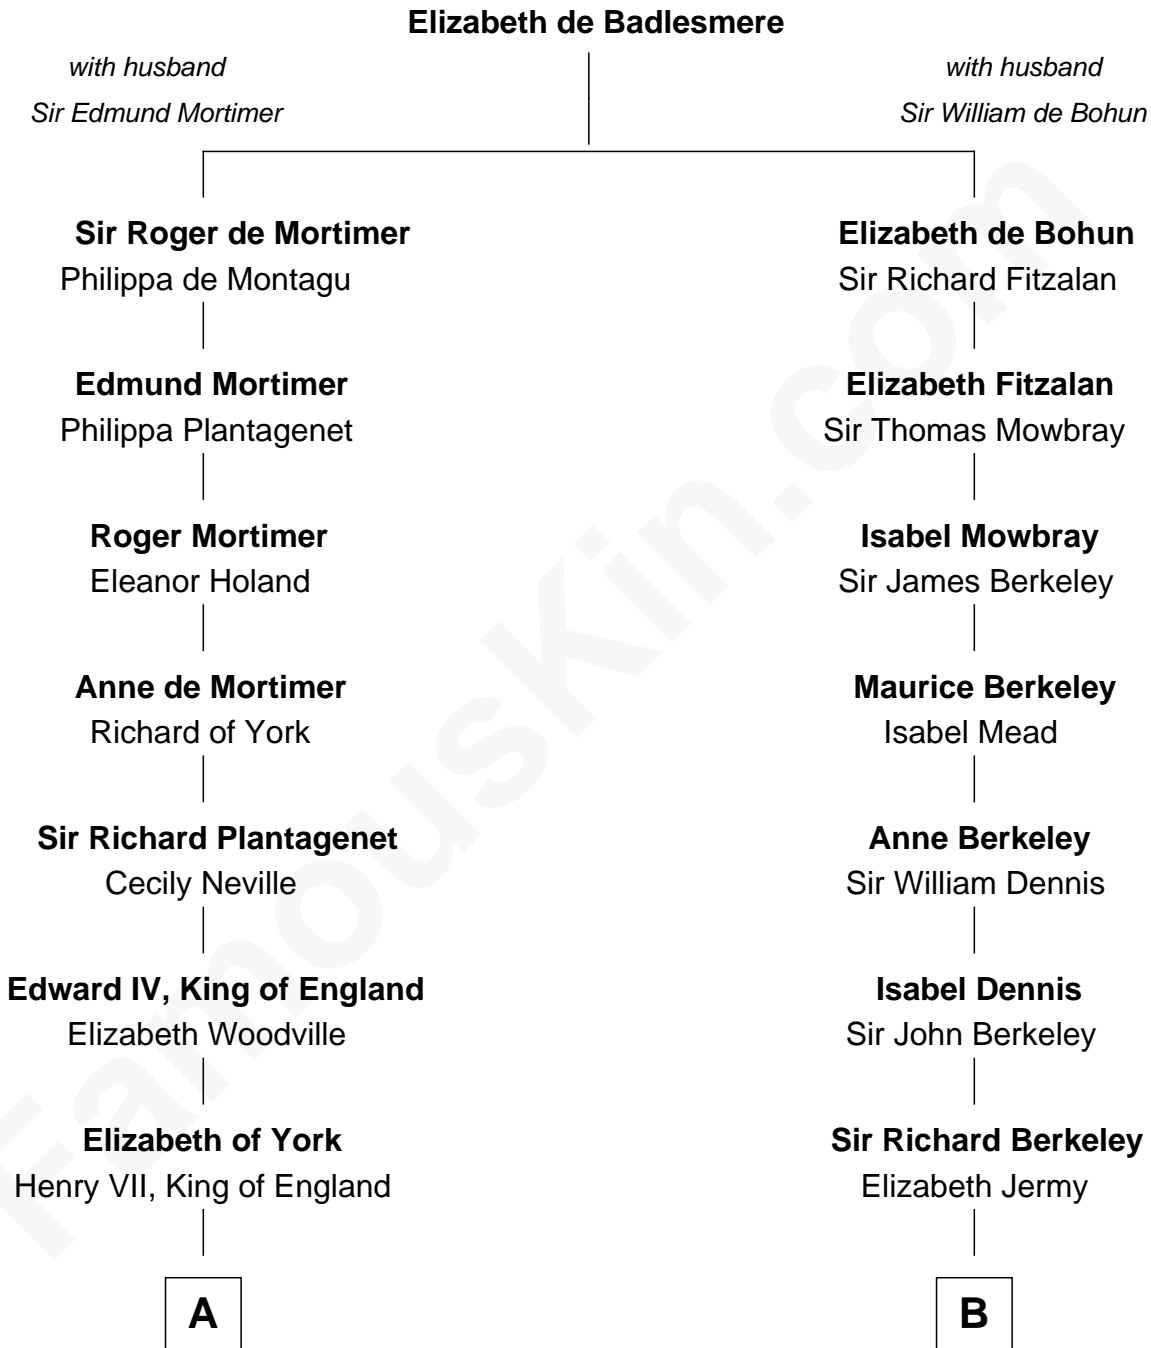

FamousKin.com

Relationship Chart of

Eleanor Roosevelt

First Lady of President Franklin D. Roosevelt

18th cousin 3 times removed of

Robert Frost

Poet and Playwright

C

Gabriel Ver Planck Ludlow

Elizabeth A. Hunter

Dr. Edward Hunter Ludlow

Elizabeth Livingston

Mary Livingston Ludlow

Valentine Gill Hall

Anna Rebecca Hall

Elliott Roosevelt