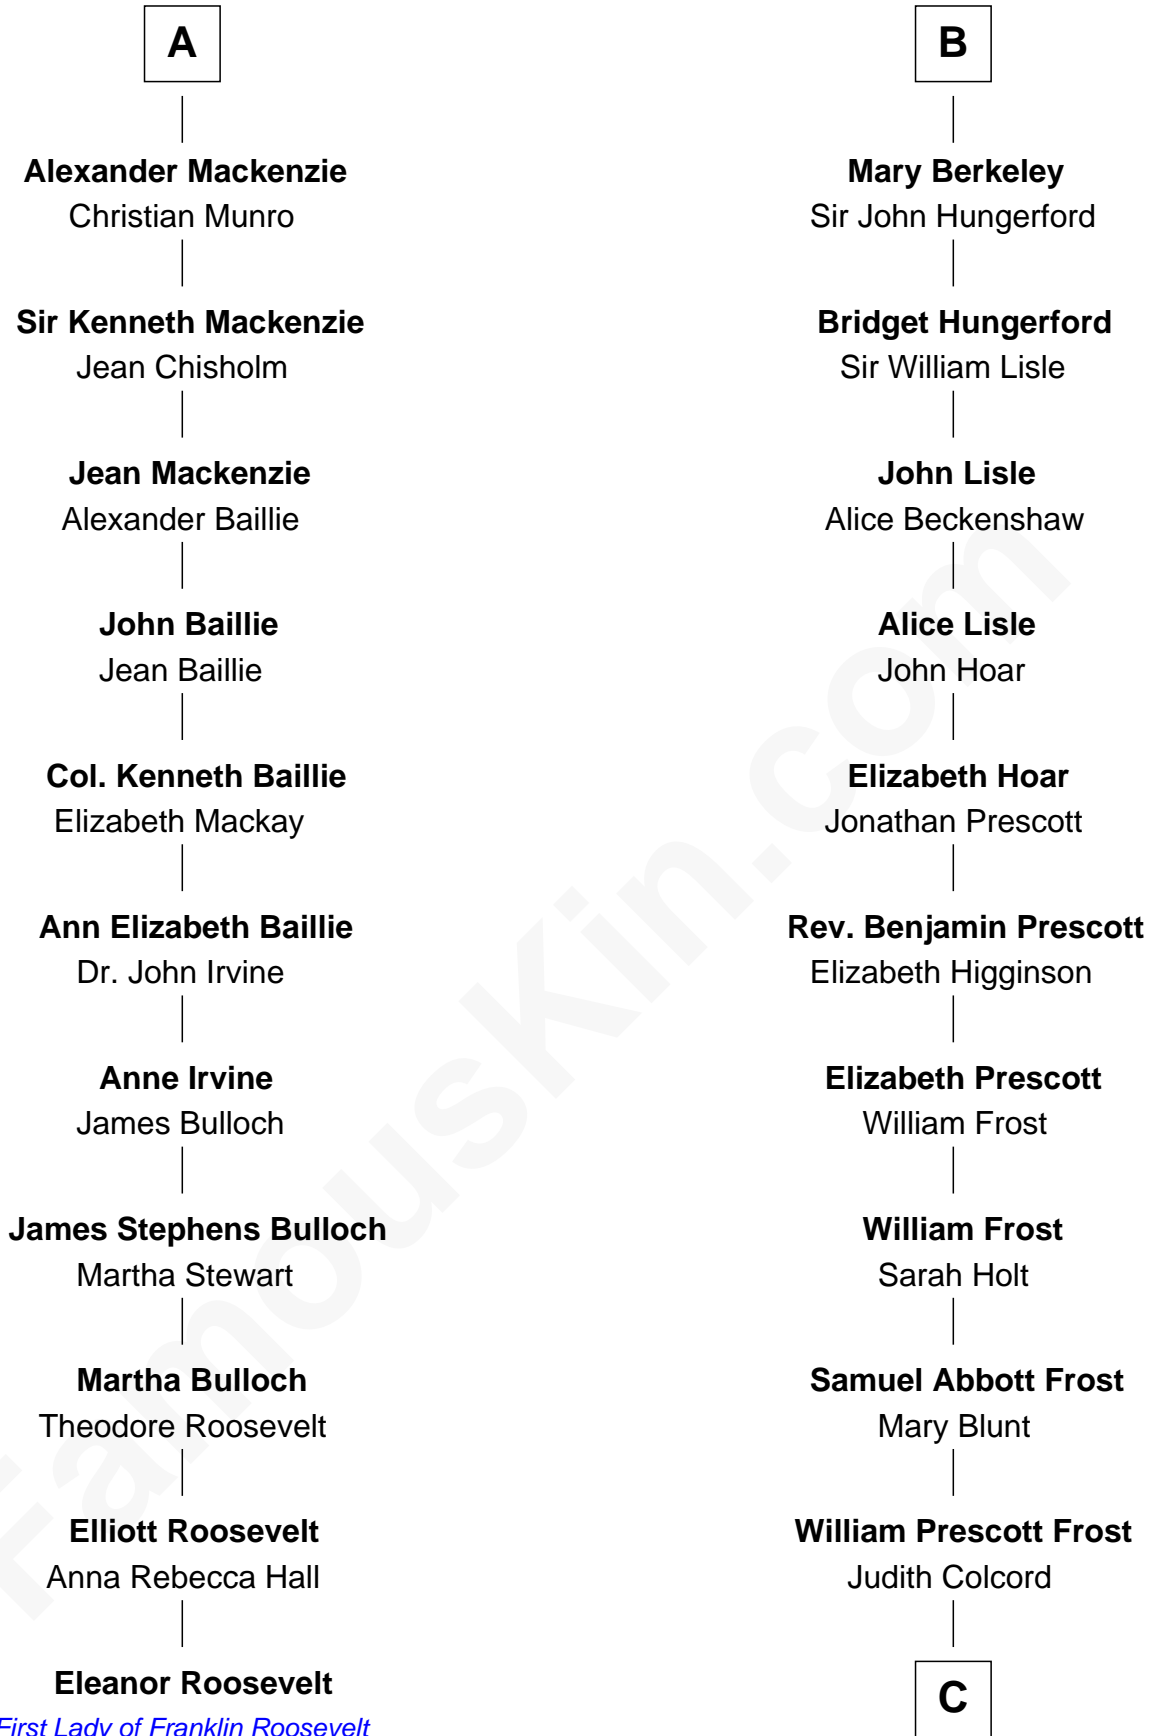

## Relationship Chart of Eleanor Roosevelt

*First Lady of President Franklin D. Roosevelt*

17th cousin 1 time removed of

**Robert Frost**

*Poet and Playwright*

**Richard Fitzalan**  
Eleanor Plantagenet

**Alice Fitzalan**  
Sir Thomas de Holand

**Margaret de Holand**  
Sir John Beaufort

**Joan Beaufort**  
Sir James Stewart

**John Stewart**  
Eleanor Sinclair

**John Stewart**  
Janet Campbell

**Elizabeth Stewart**  
Sir Kenneth Mackenzie

**Sir Colin Mackenzie**  
Mary Mackenzie

**A**

**Sir Richard Fitzalan**  
Elizabeth de Bohun

**Elizabeth Fitzalan**  
Sir Thomas Mowbray

**Isabel Mowbray**  
Sir James Berkeley

**Maurice Berkeley**  
Isabel Mead

**Anne Berkeley**  
Sir William Dennis

**Isabel Dennis**  
Sir John Berkeley

**Sir Richard Berkeley**  
Elizabeth Jermy

**B**

**C**

|  
**William Prescott Frost**

Isabella Moodie

|  
**Robert Frost**

*Poet and Playwright*