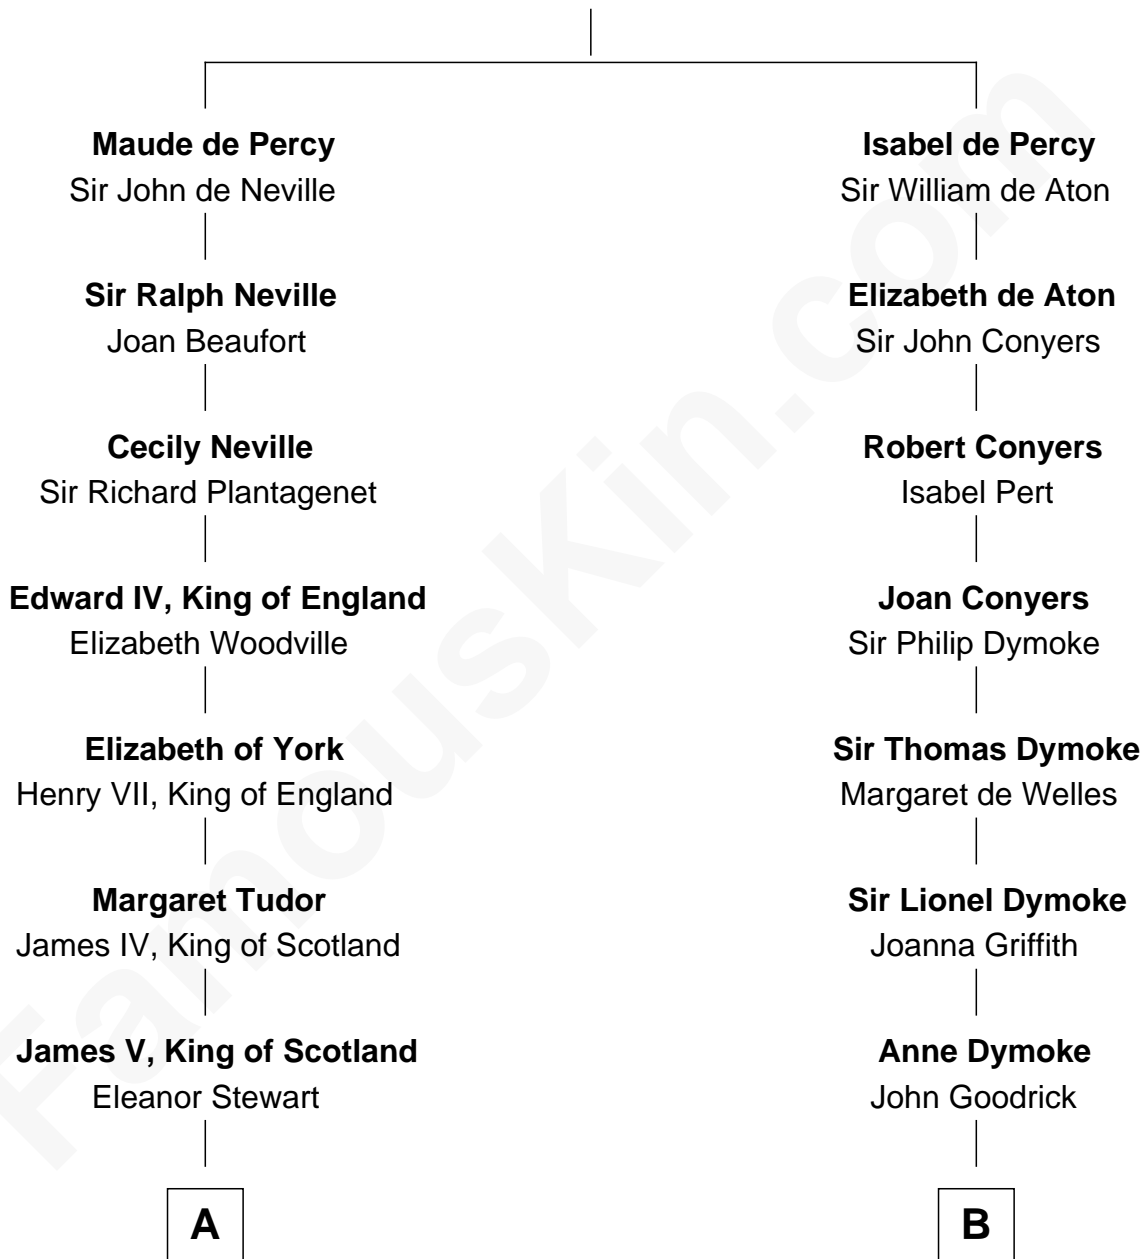

FamousKin.com

Relationship Chart of Eleanor Roosevelt

First Lady of President Franklin D. Roosevelt

18th cousin 1 time removed of

Robert Frost

Poet and Playwright

Sir Henry de Percy

Idoine de Clifford

C

Mary Livingston Ludlow

Valentine Gill Hall

Anna Rebecca Hall

Elliott Roosevelt

Eleanor Roosevelt

First Lady of Franklin Roosevelt

D