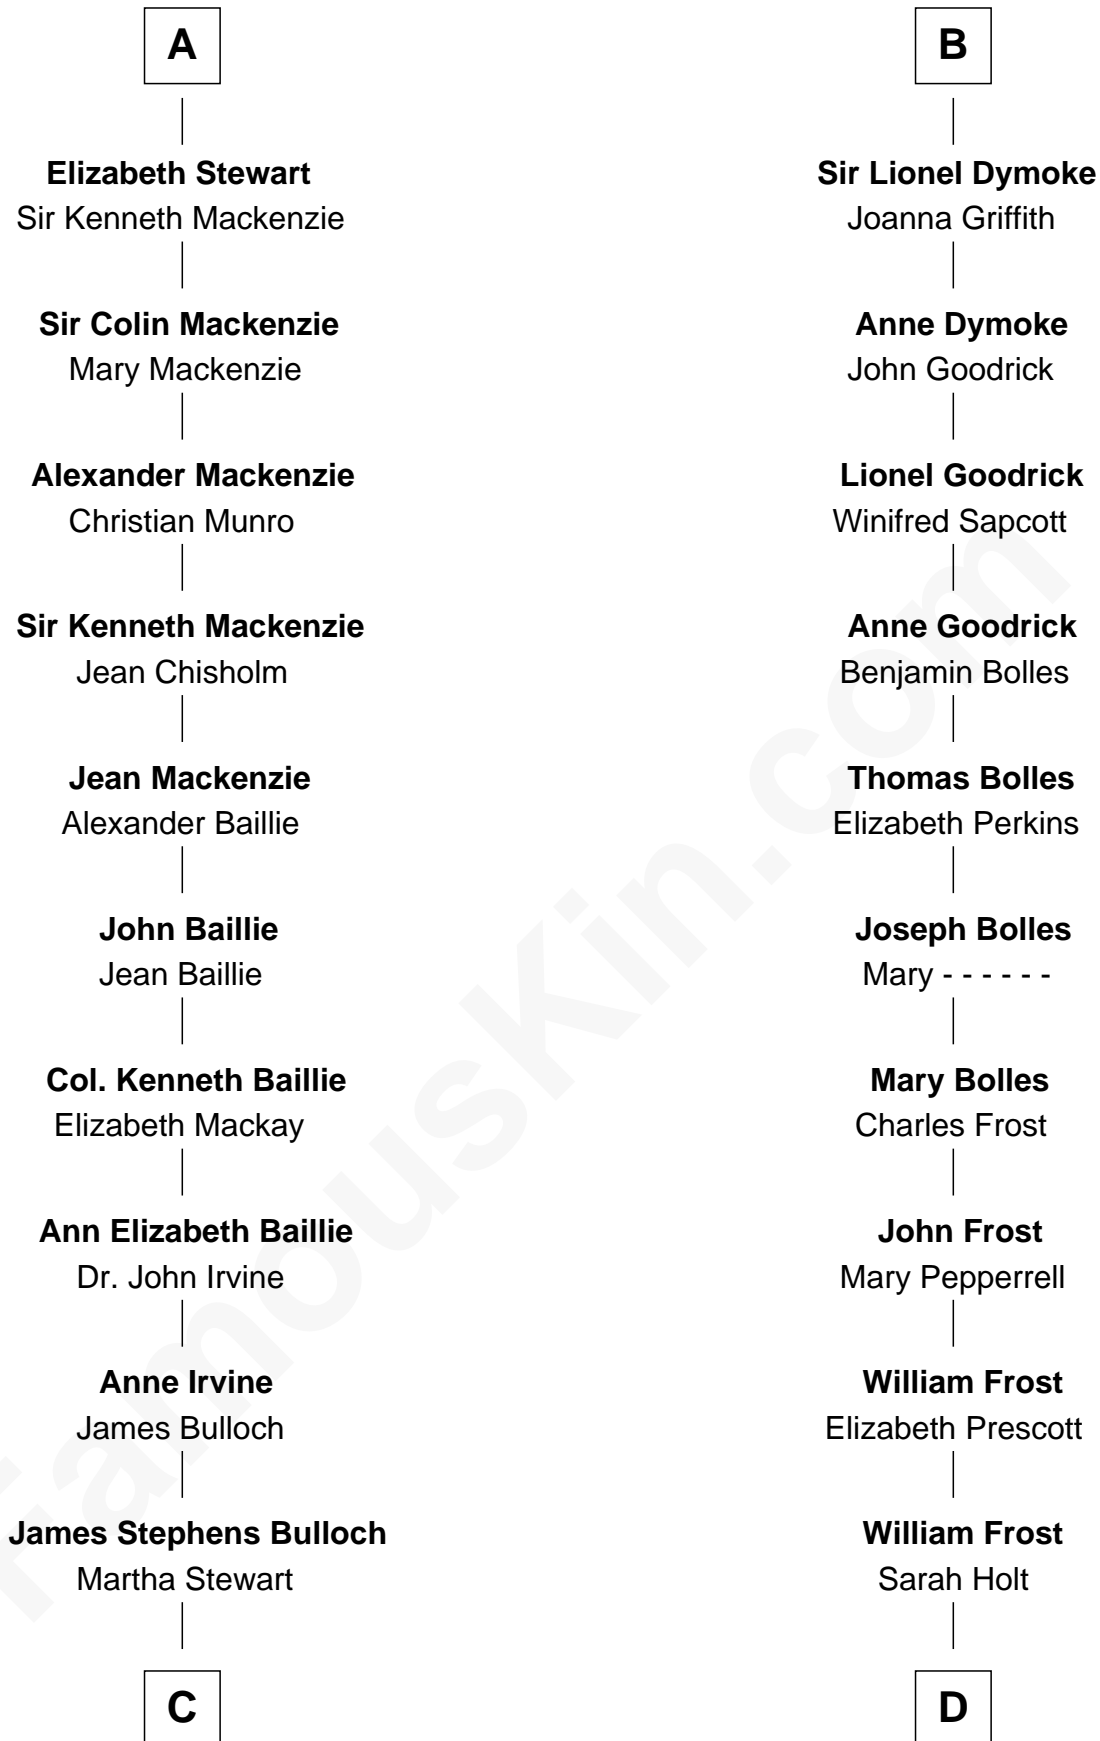

## Relationship Chart of Eleanor Roosevelt

*First Lady of President Franklin D. Roosevelt*

19th cousin 1 time removed of

**Robert Frost**

*Poet and Playwright*

**C**

**Martha Bulloch**  
Theodore Roosevelt

**Elliott Roosevelt**  
Anna Rebecca Hall

**Eleanor Roosevelt**  
*First Lady of Franklin Roosevelt*

**D**

**Samuel Abbott Frost**  
Mary Blunt

**William Prescott Frost**  
Judith Colcord

**William Prescott Frost**  
Isabella Moodie

**Robert Frost**  
*Poet and Playwright*