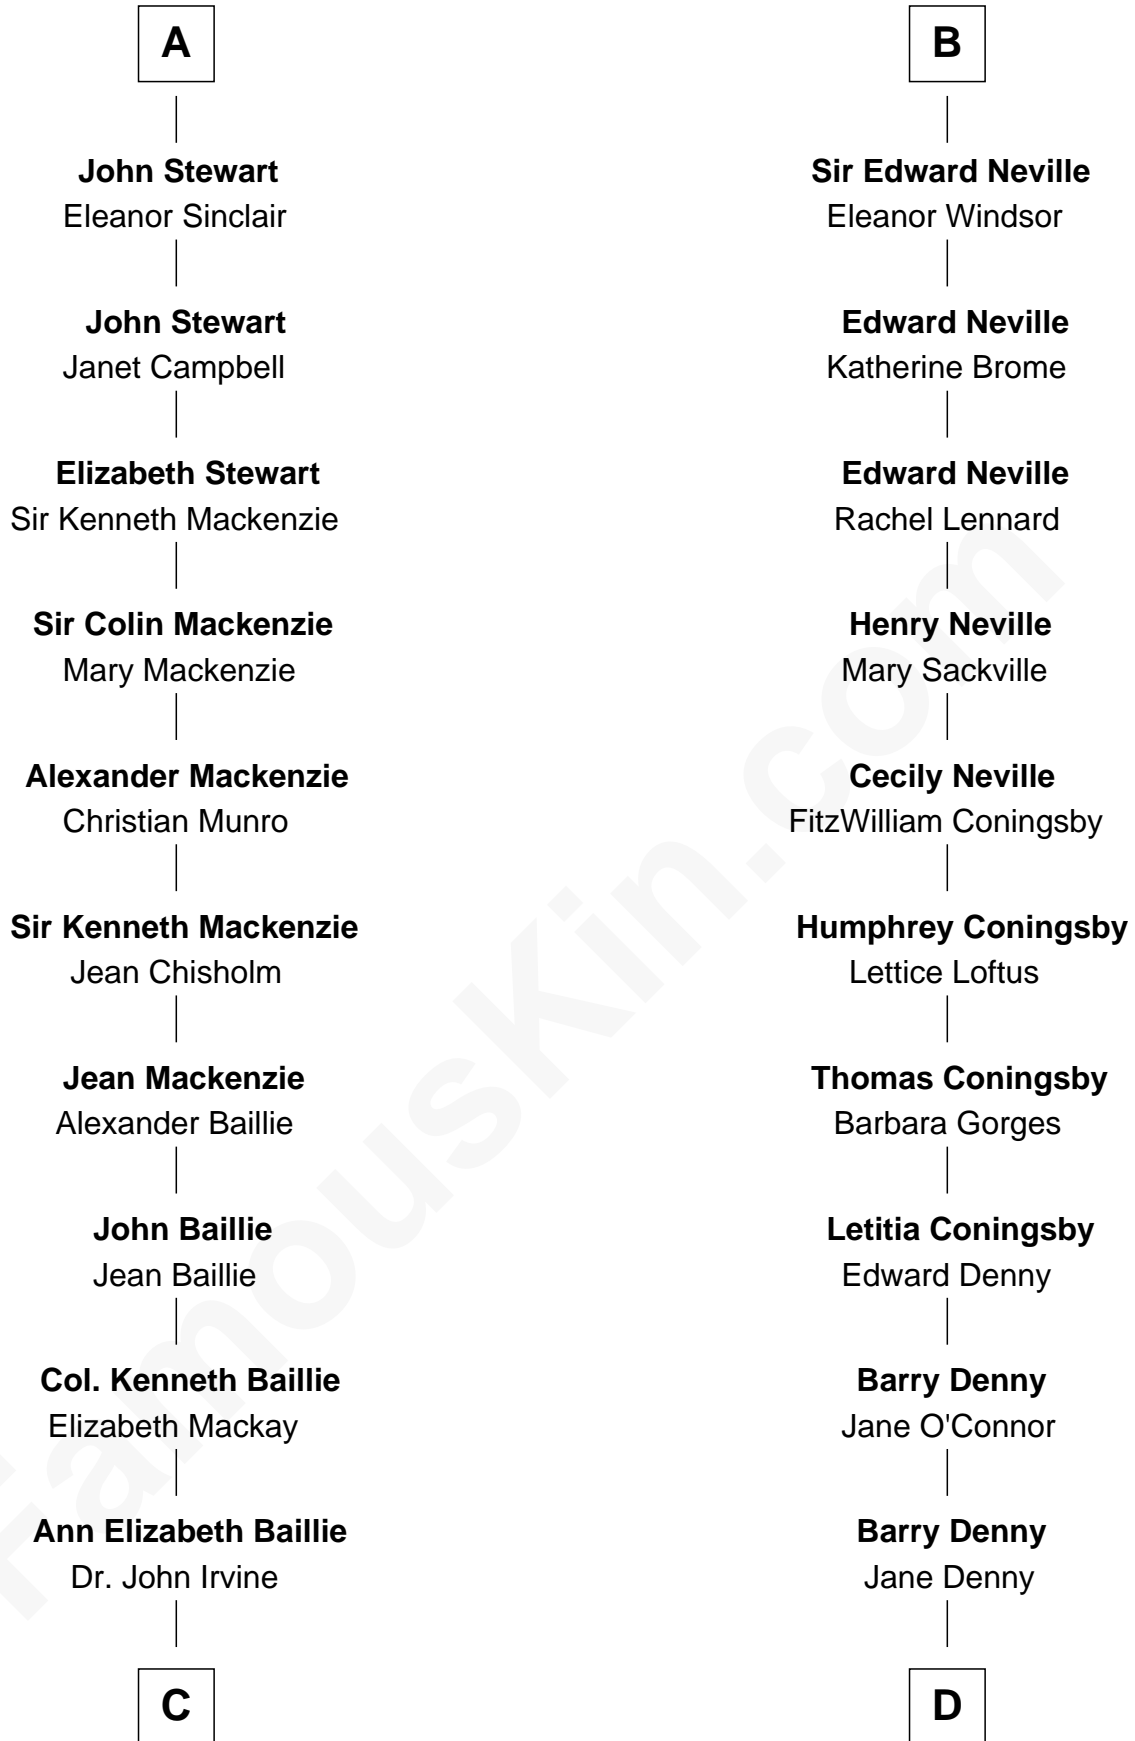

FamousKin.com

Relationship Chart of

Eleanor Roosevelt

First Lady of President Franklin D. Roosevelt

21st cousin of

Anthony West

Novelist and writer for the New Yorker

Alan la Zouche

Sir Ralph Neville

Joan Beaufort

Sir Edward Neville

Elizabeth de Beauchamp

Sir George Neville

Margaret Fenne

B

C

Anne Irvine
James Bulloch

James Stephens Bulloch
Martha Stewart

Martha Bulloch
Theodore Roosevelt

Elliott Roosevelt
Anna Rebecca Hall

Eleanor Roosevelt
First Lady of Franklin Roosevelt

D

Letitia Denny
William Rowan