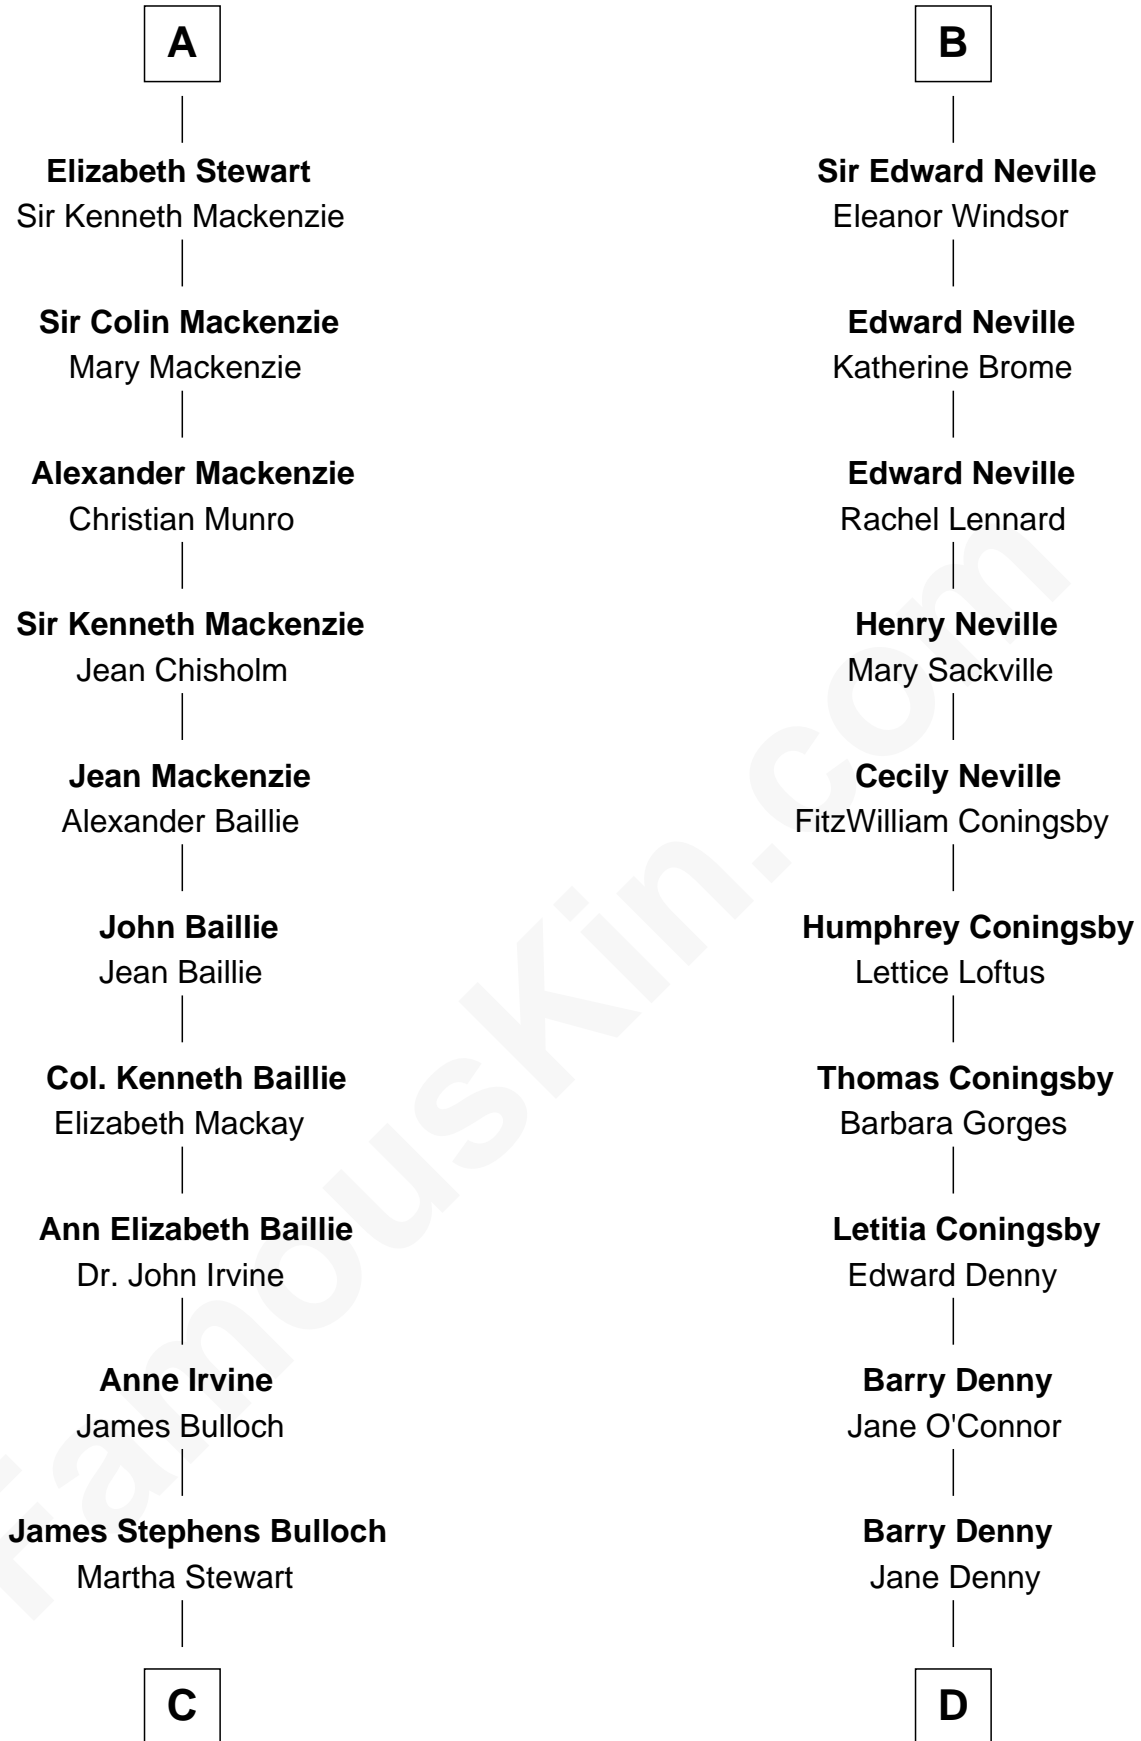

## Relationship Chart of

### Eleanor Roosevelt

*First Lady of President Franklin D. Roosevelt*

**19th cousin 2 times removed of**

**Anthony West**

*Novelist and writer for the New Yorker*

**C**

**Martha Bulloch**  
Theodore Roosevelt

**Elliott Roosevelt**  
Anna Rebecca Hall

**Eleanor Roosevelt**  
*First Lady of Franklin Roosevelt*

**D**

**Letitia Denny**  
William Rowan

**Arabella Rowan**  
Charles George Fairfield

**Charles Fairfield**  
Isabella Campbell Mackenzie

**Cicity Isabel Fairfield**  
Herbert George Wells

**Anthony West**  
*British Novelist*