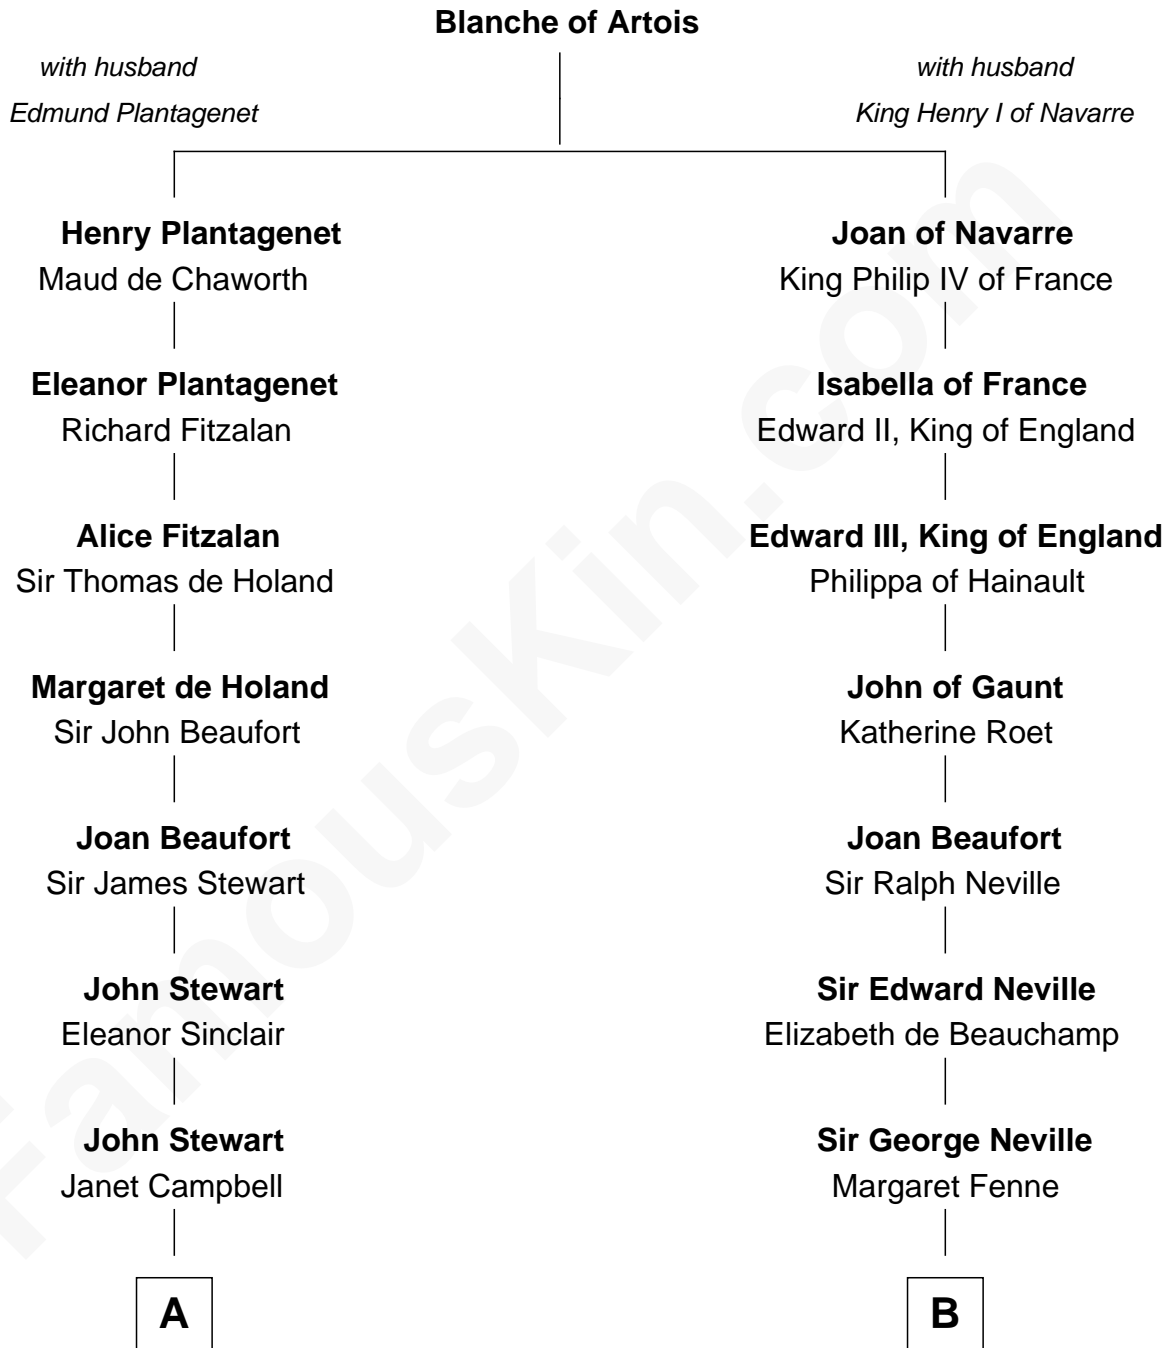

## Relationship Chart of

### Eleanor Roosevelt

*First Lady of President Franklin D. Roosevelt*

**19th cousin 2 times removed of**

**Anthony West**

*Novelist and writer for the New Yorker*

**C**

**Martha Bulloch**  
Theodore Roosevelt

**Elliott Roosevelt**  
Anna Rebecca Hall

**Eleanor Roosevelt**  
*First Lady of Franklin Roosevelt*

**D**

**Letitia Denny**  
William Rowan

**Arabella Rowan**  
Charles George Fairfield

**Charles Fairfield**  
Isabella Campbell Mackenzie