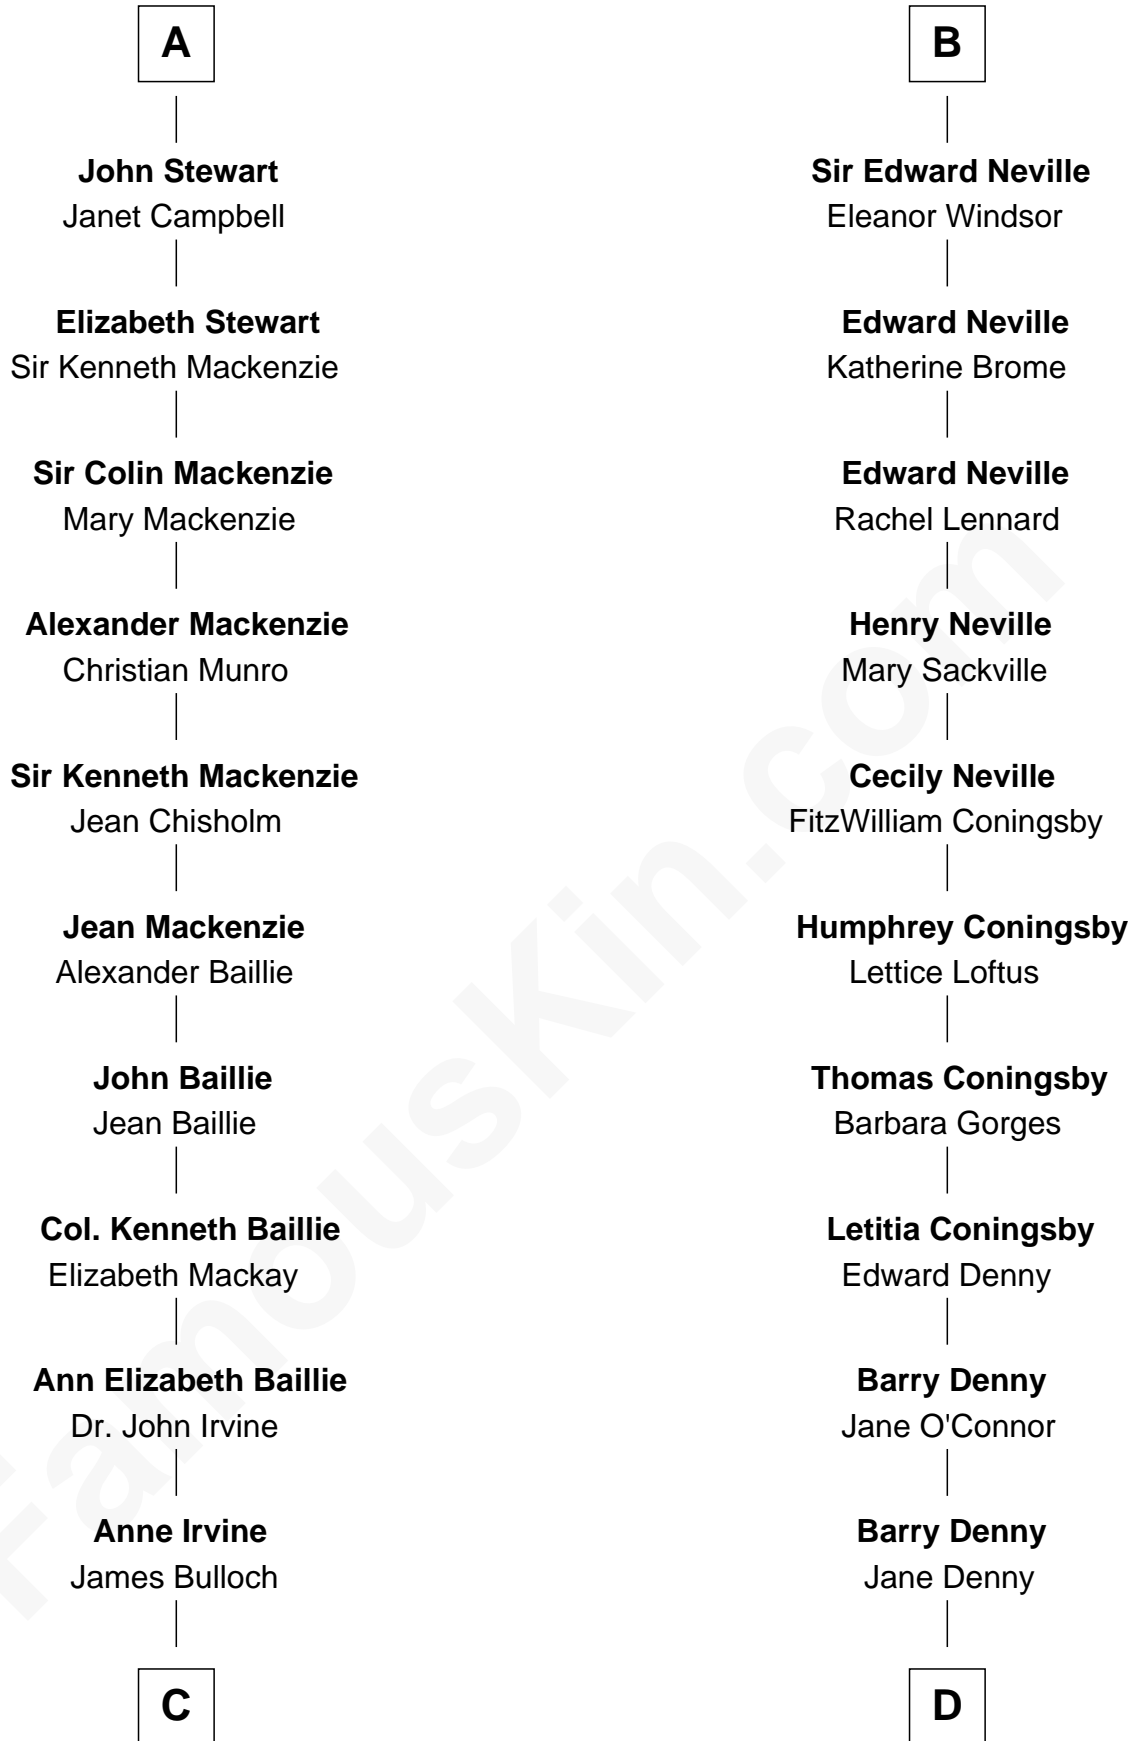

FamousKin.com

Relationship Chart of

Eleanor Roosevelt

First Lady of President Franklin D. Roosevelt

20th cousin 1 time removed of

Anthony West

Novelist and writer for the New Yorker

C

James Stephens Bulloch

Martha Stewart

Martha Bulloch

Theodore Roosevelt

Elliott Roosevelt

Anna Rebecca Hall

Eleanor Roosevelt

First Lady of Franklin Roosevelt

D

Letitia Denny

William Rowan

Arabella Rowan

Charles George Fairfield

Charles Fairfield

Isabella Campbell Mackenzie

Cicily Isabel Fairfield