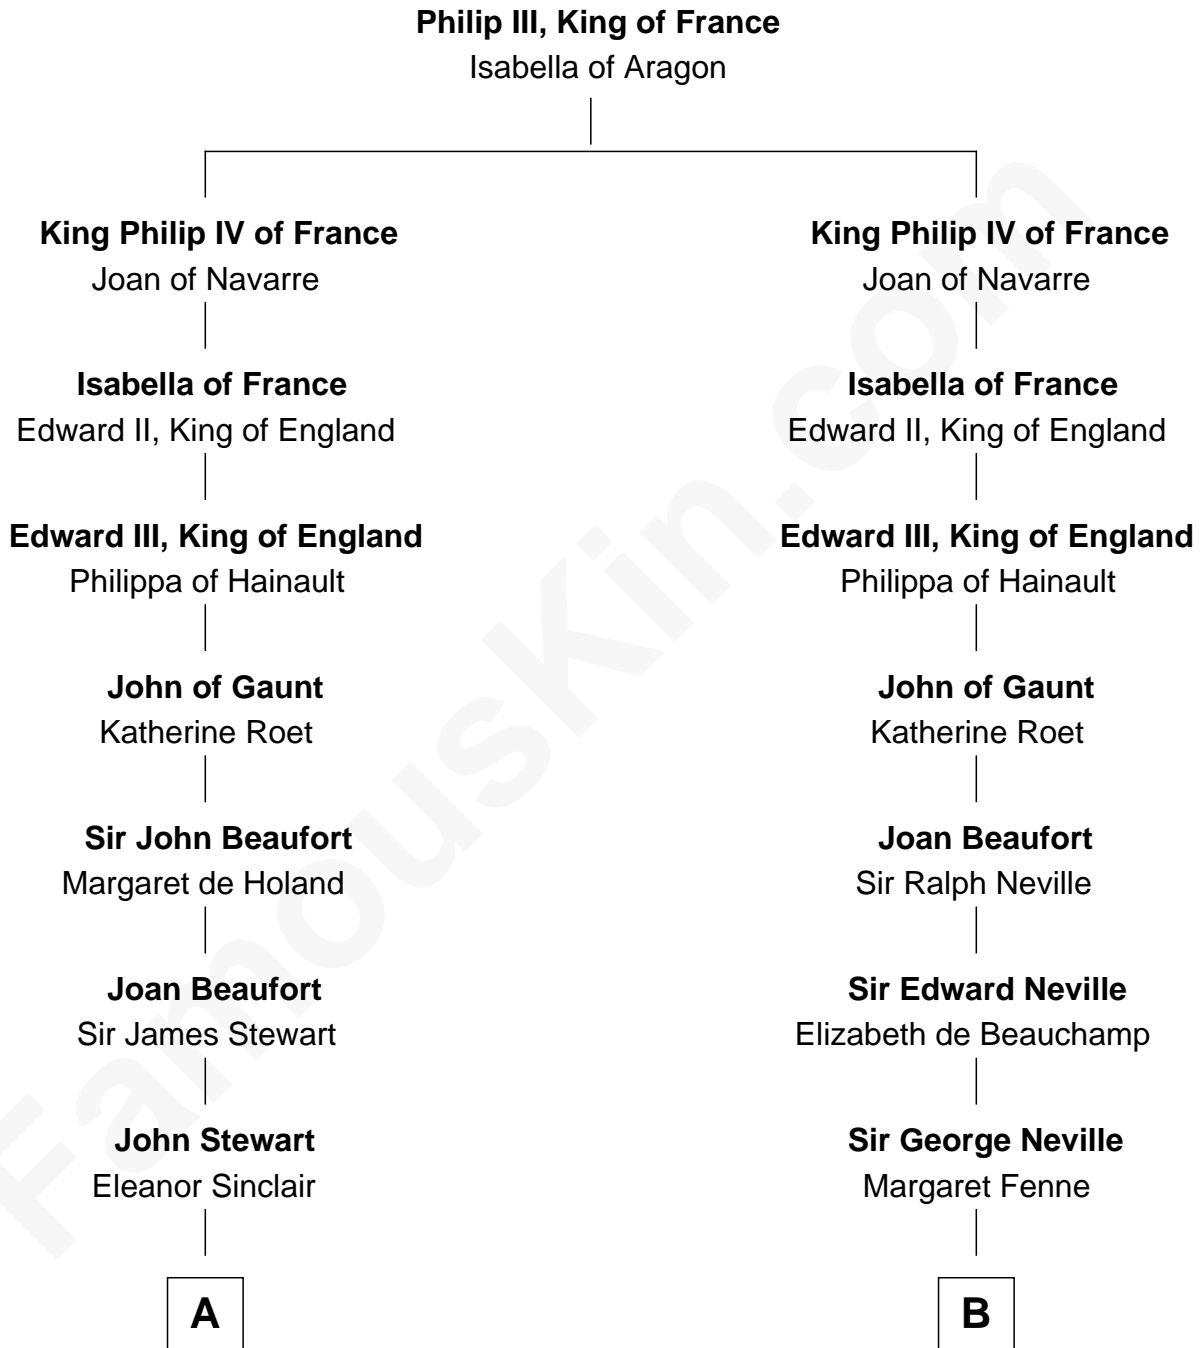

FamousKin.com

Relationship Chart of

Eleanor Roosevelt

First Lady of President Franklin D. Roosevelt

20th cousin 1 time removed of

Anthony West

Novelist and writer for the New Yorker

C

James Stephens Bulloch

Martha Stewart

Martha Bulloch

Theodore Roosevelt

Elliott Roosevelt

Anna Rebecca Hall

Eleanor Roosevelt

First Lady of Franklin Roosevelt