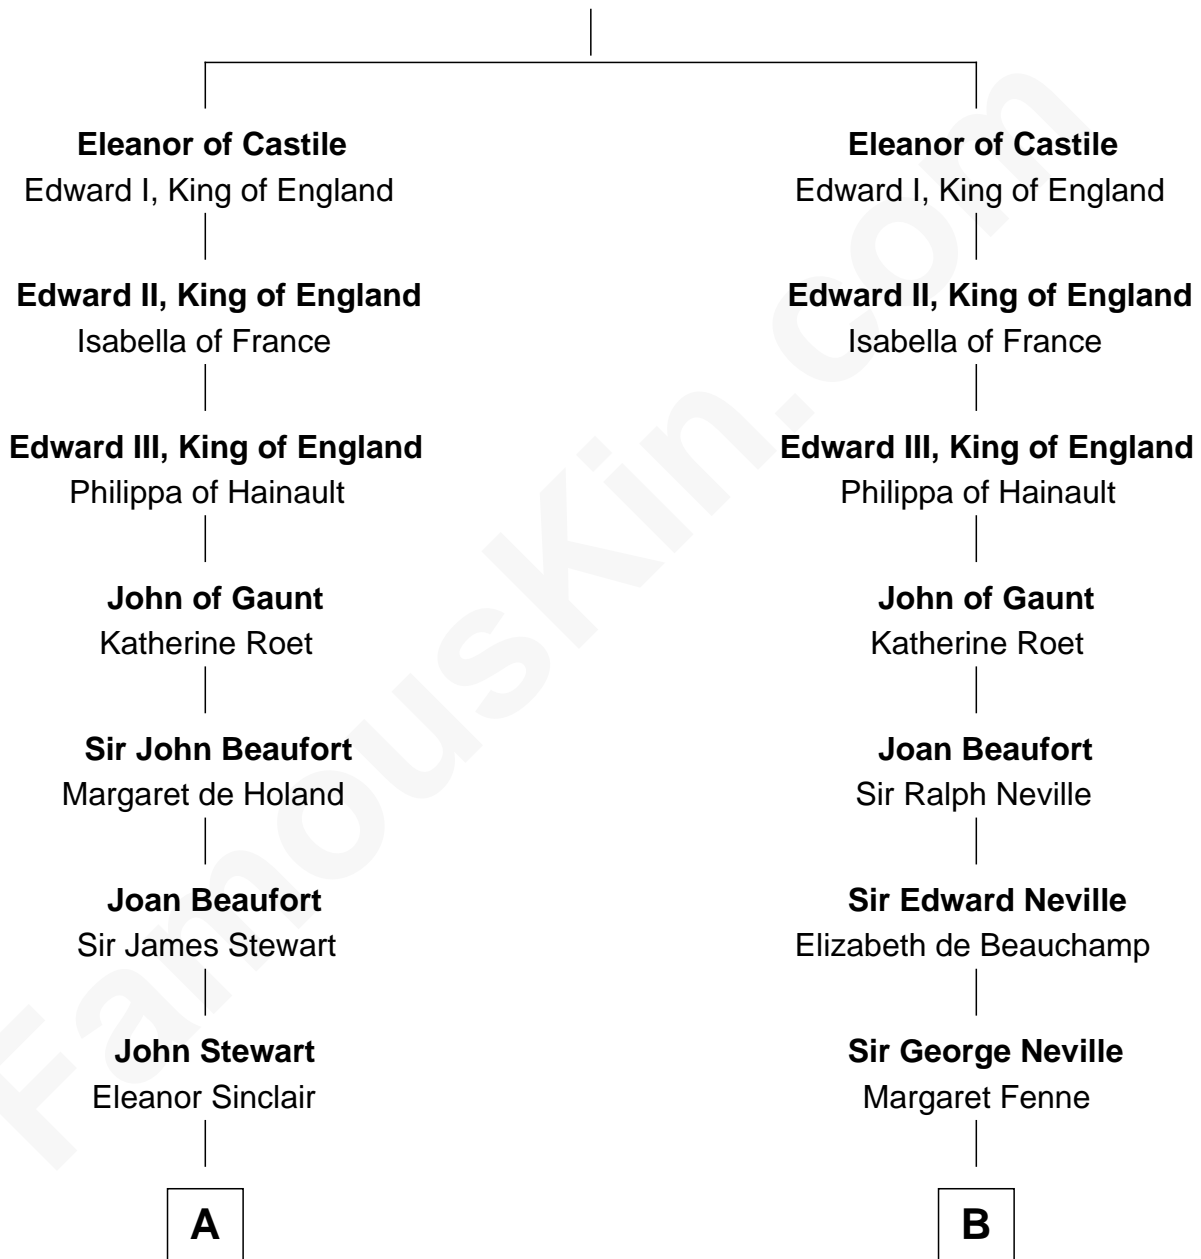

FamousKin.com

Relationship Chart of

Eleanor Roosevelt

First Lady of President Franklin D. Roosevelt

20th cousin 1 time removed of

Anthony West

Novelist and writer for the New Yorker

Ferdinand III, King of Castile

Joanna of Ponthieu

C

James Stephens Bulloch

Martha Stewart

Martha Bulloch

Theodore Roosevelt

Elliott Roosevelt

Anna Rebecca Hall

Eleanor Roosevelt

First Lady of Franklin Roosevelt

D

Letitia Denny

William Rowan

Arabella Rowan

Charles George Fairfield

Charles Fairfield