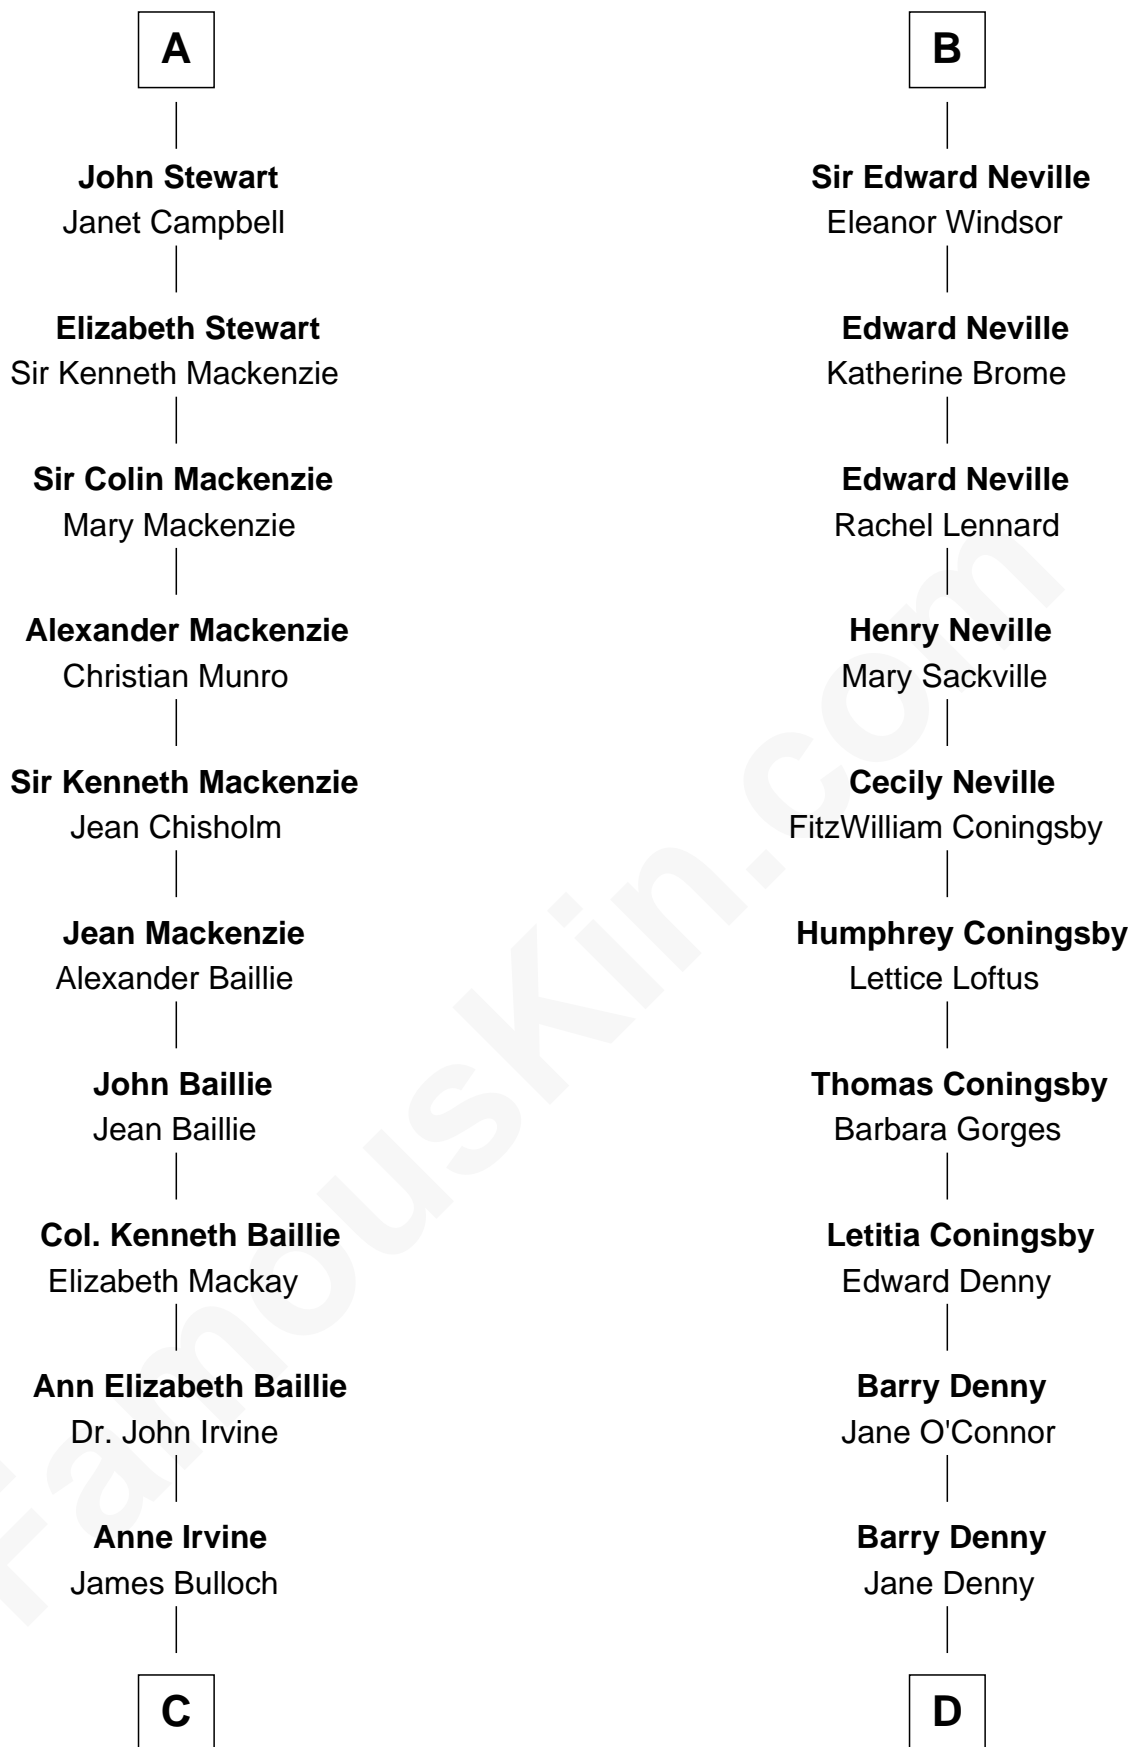

FamousKin.com

Relationship Chart of

Eleanor Roosevelt

First Lady of President Franklin D. Roosevelt

20th cousin 1 time removed of

Anthony West

Novelist and writer for the New Yorker

Ferdinand III, King of Castile

Joanna of Ponthieu

C

James Stephens Bulloch

Martha Stewart

Martha Bulloch

Theodore Roosevelt

Elliott Roosevelt

Anna Rebecca Hall

Eleanor Roosevelt

First Lady of Franklin Roosevelt

D

Letitia Denny

William Rowan

Arabella Rowan

Charles George Fairfield

Charles Fairfield