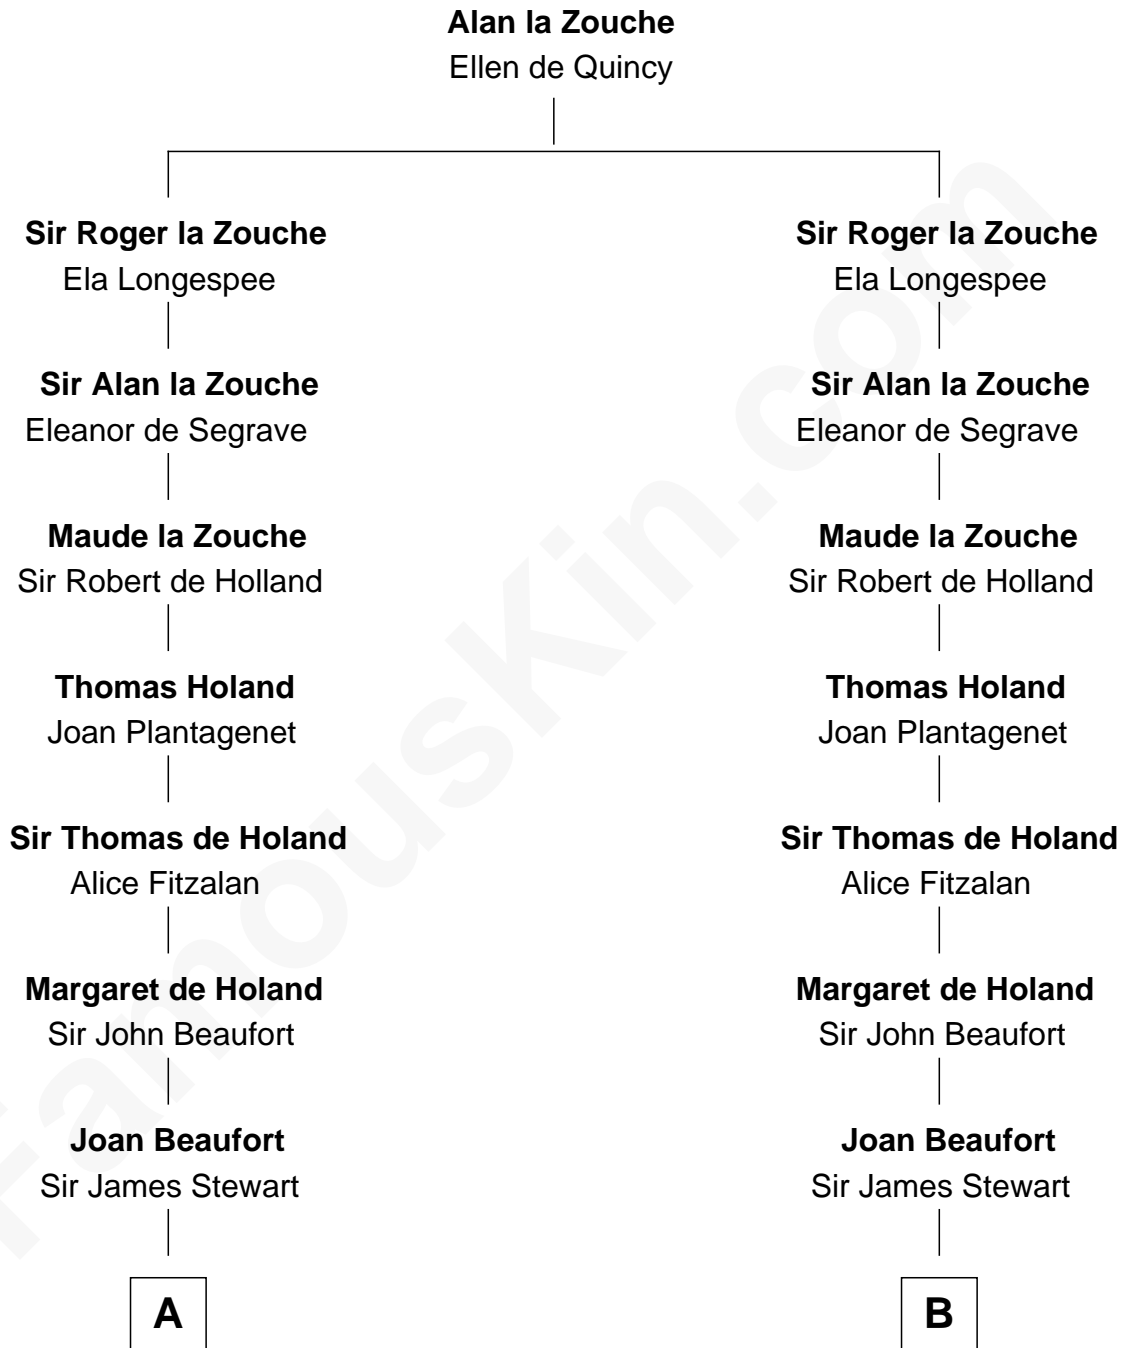

FamousKin.com

Relationship Chart of

Eleanor Roosevelt

First Lady of President Franklin D. Roosevelt

15th cousin 6 times removed of

Major John Pitcairn

British Commander at Battle of Lexington

C

Anne Irvine
James Bulloch

James Stephens Bulloch
Martha Stewart

Martha Bulloch
Theodore Roosevelt

Elliott Roosevelt
Anna Rebecca Hall

Eleanor Roosevelt
First Lady of Franklin Roosevelt

FamousKin.com