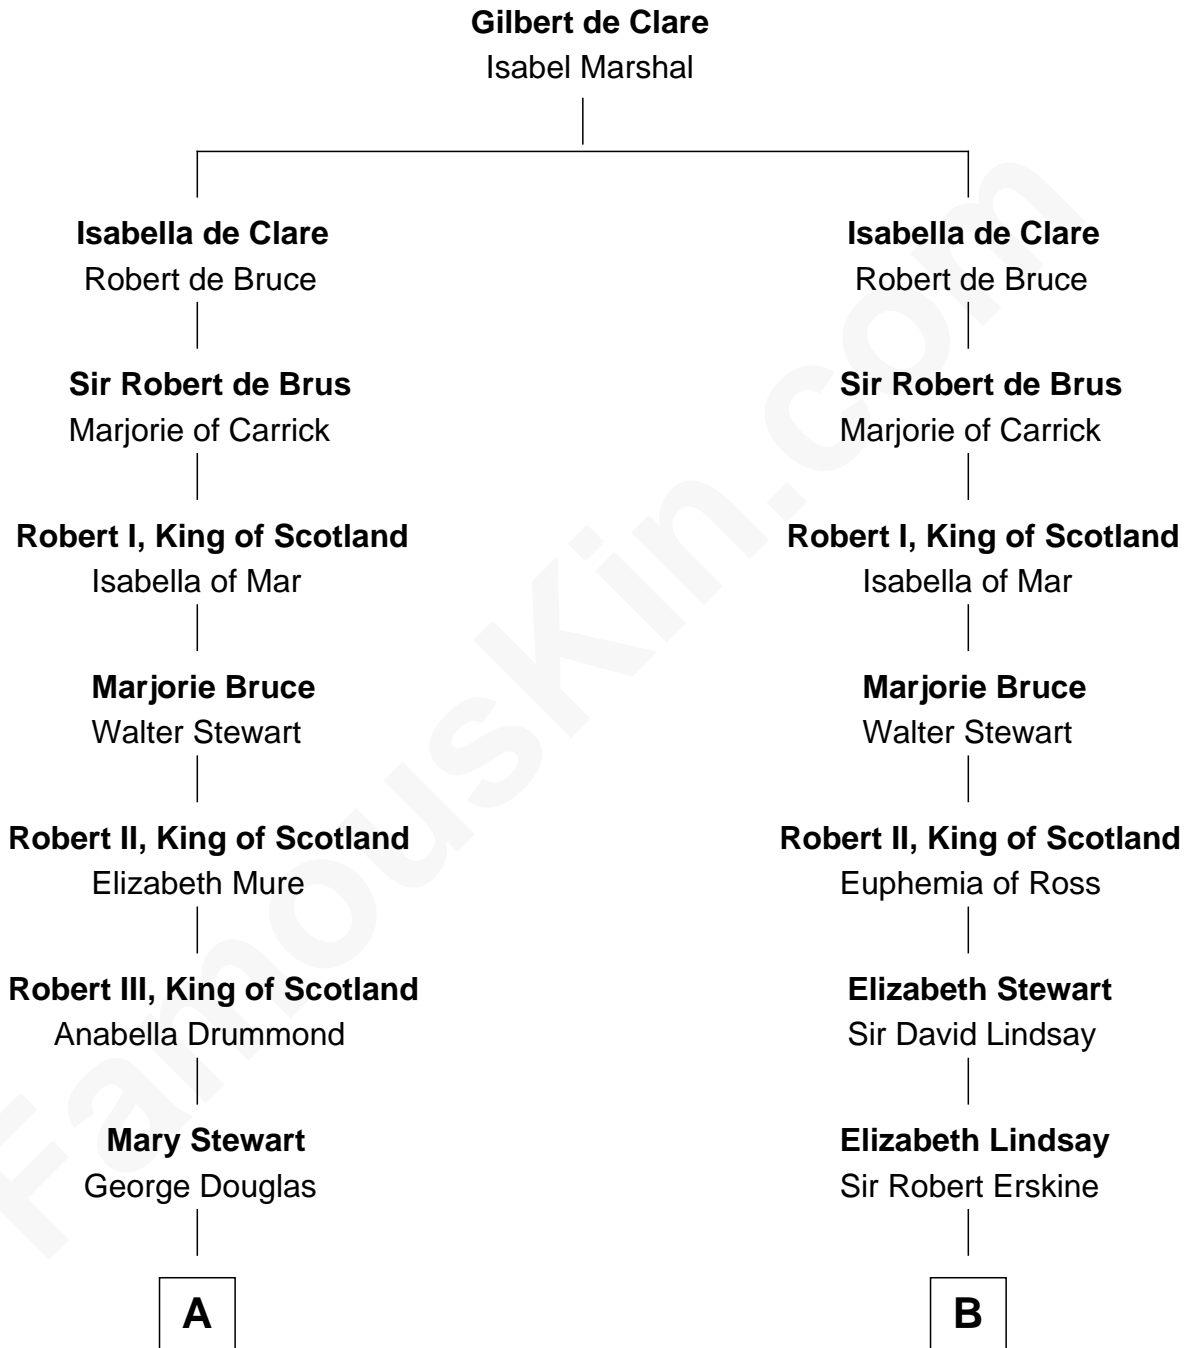

Major John Pitcairn

British Commander at Battle of Lexington