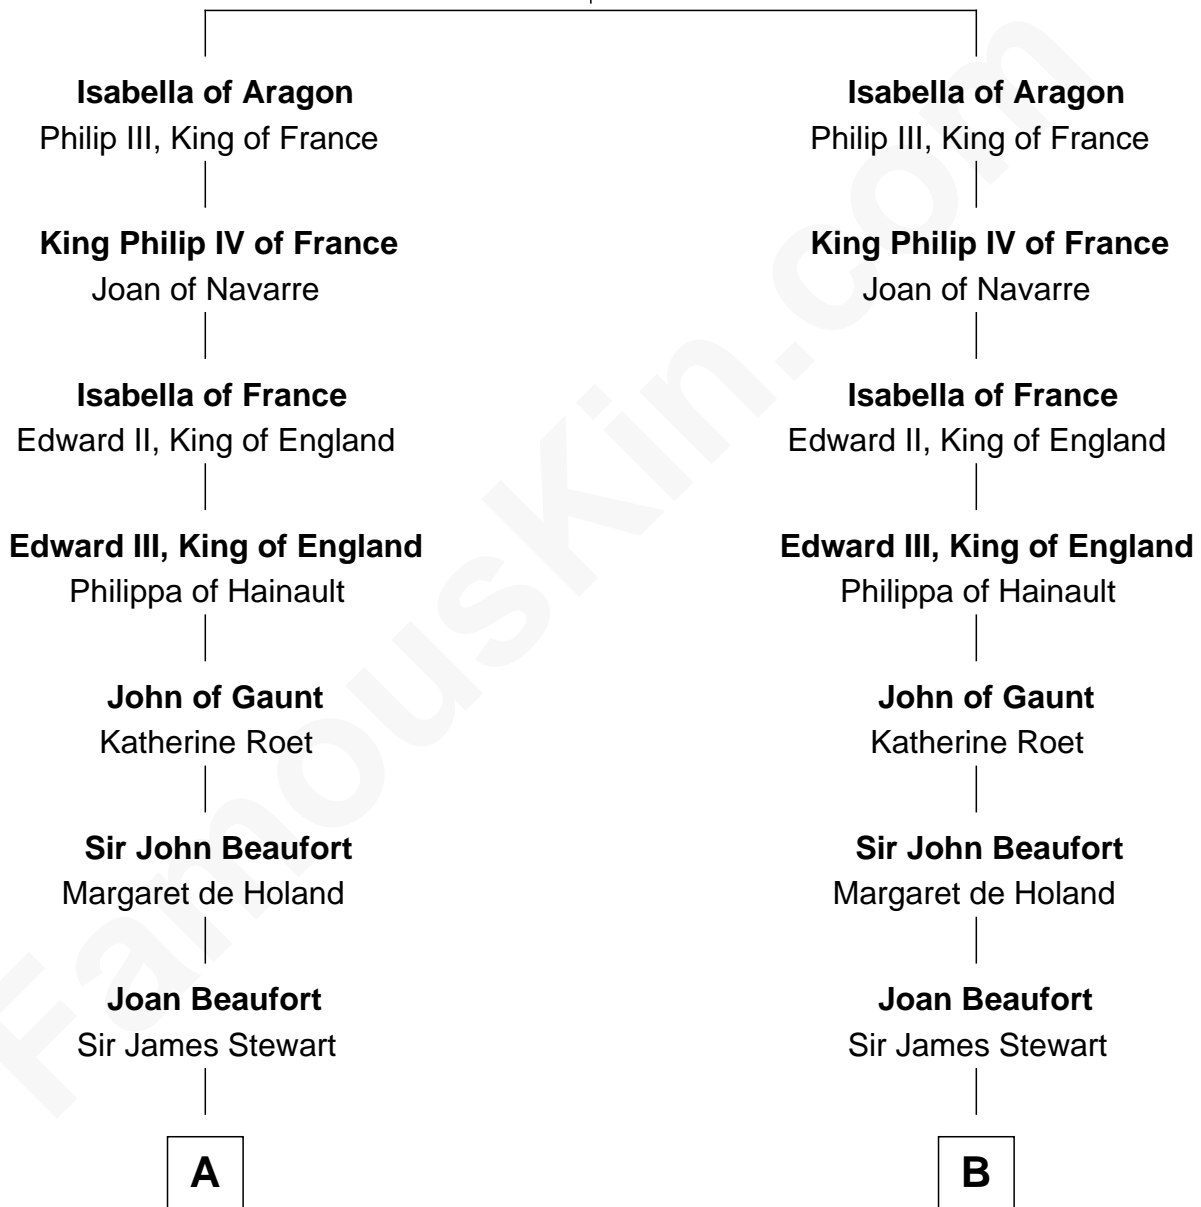

FamousKin.com

Relationship Chart of

Eleanor Roosevelt

First Lady of President Franklin D. Roosevelt

15th cousin 6 times removed of

Major John Pitcairn

British Commander at Battle of Lexington

James I, King of Aragon

Yolanda of Hungary

C

Anne Irvine
James Bulloch

James Stephens Bulloch
Martha Stewart

Martha Bulloch
Theodore Roosevelt

Elliott Roosevelt
Anna Rebecca Hall

Eleanor Roosevelt
First Lady of Franklin Roosevelt

FamousKin.com