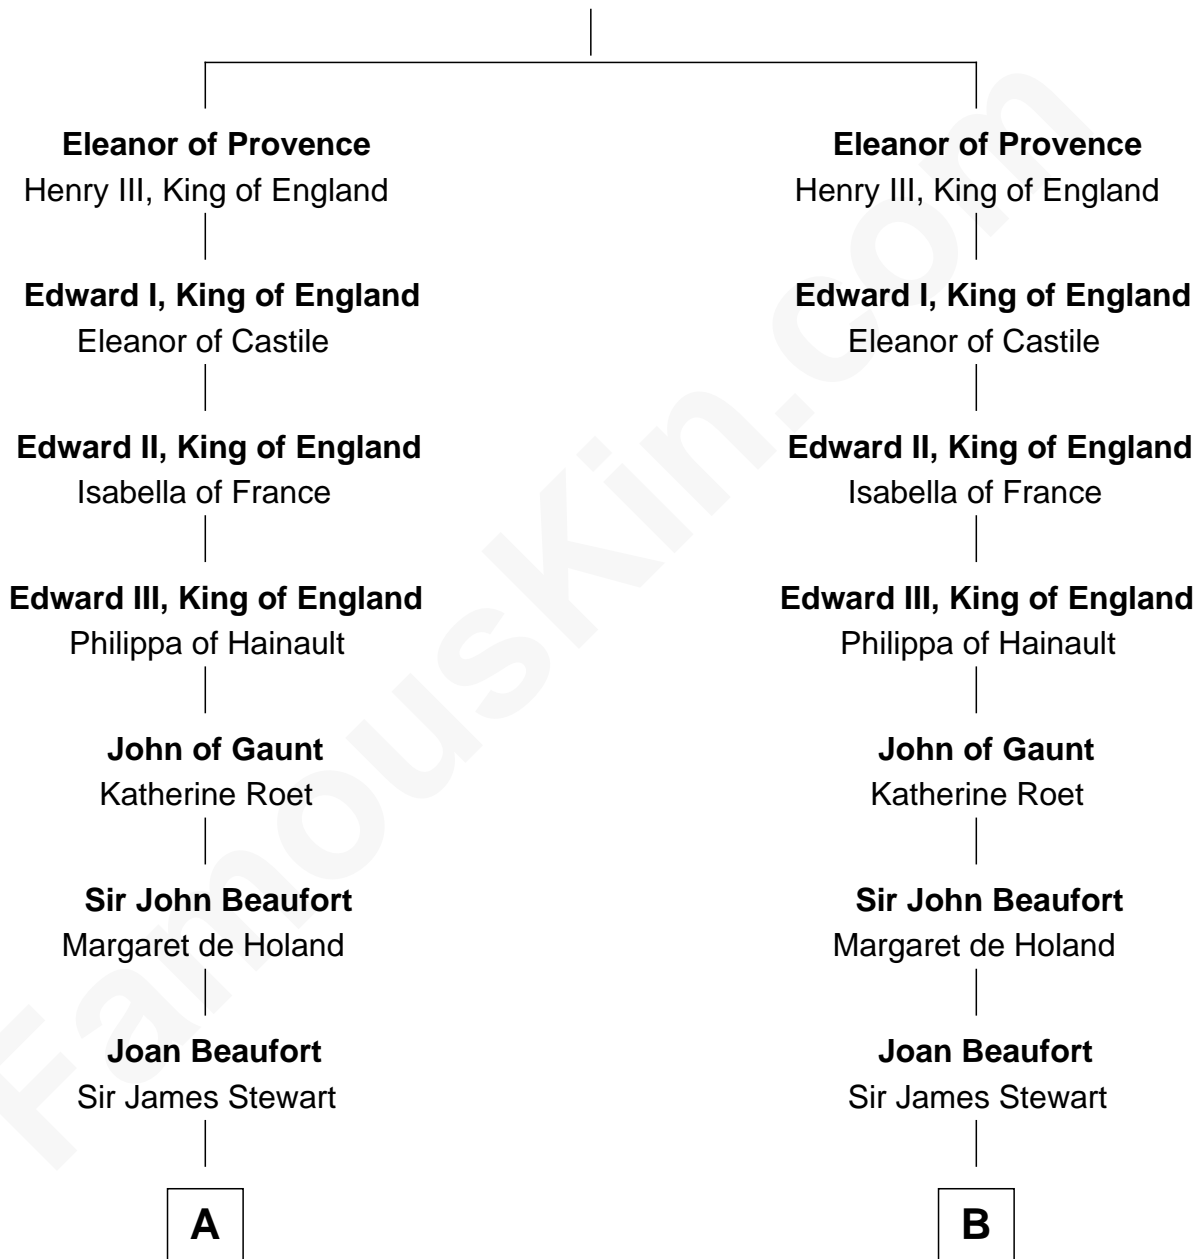

## Relationship Chart of

### Eleanor Roosevelt

*First Lady of President Franklin D. Roosevelt*

15th cousin 6 times removed of

### Major John Pitcairn

*British Commander at Battle of Lexington*

### Ramon Berenguer IV of Provence

Beatrice of Savoy

**C**

**Anne Irvine**  
James Bulloch

**James Stephens Bulloch**  
Martha Stewart

**Martha Bulloch**  
Theodore Roosevelt

**Elliott Roosevelt**  
Anna Rebecca Hall