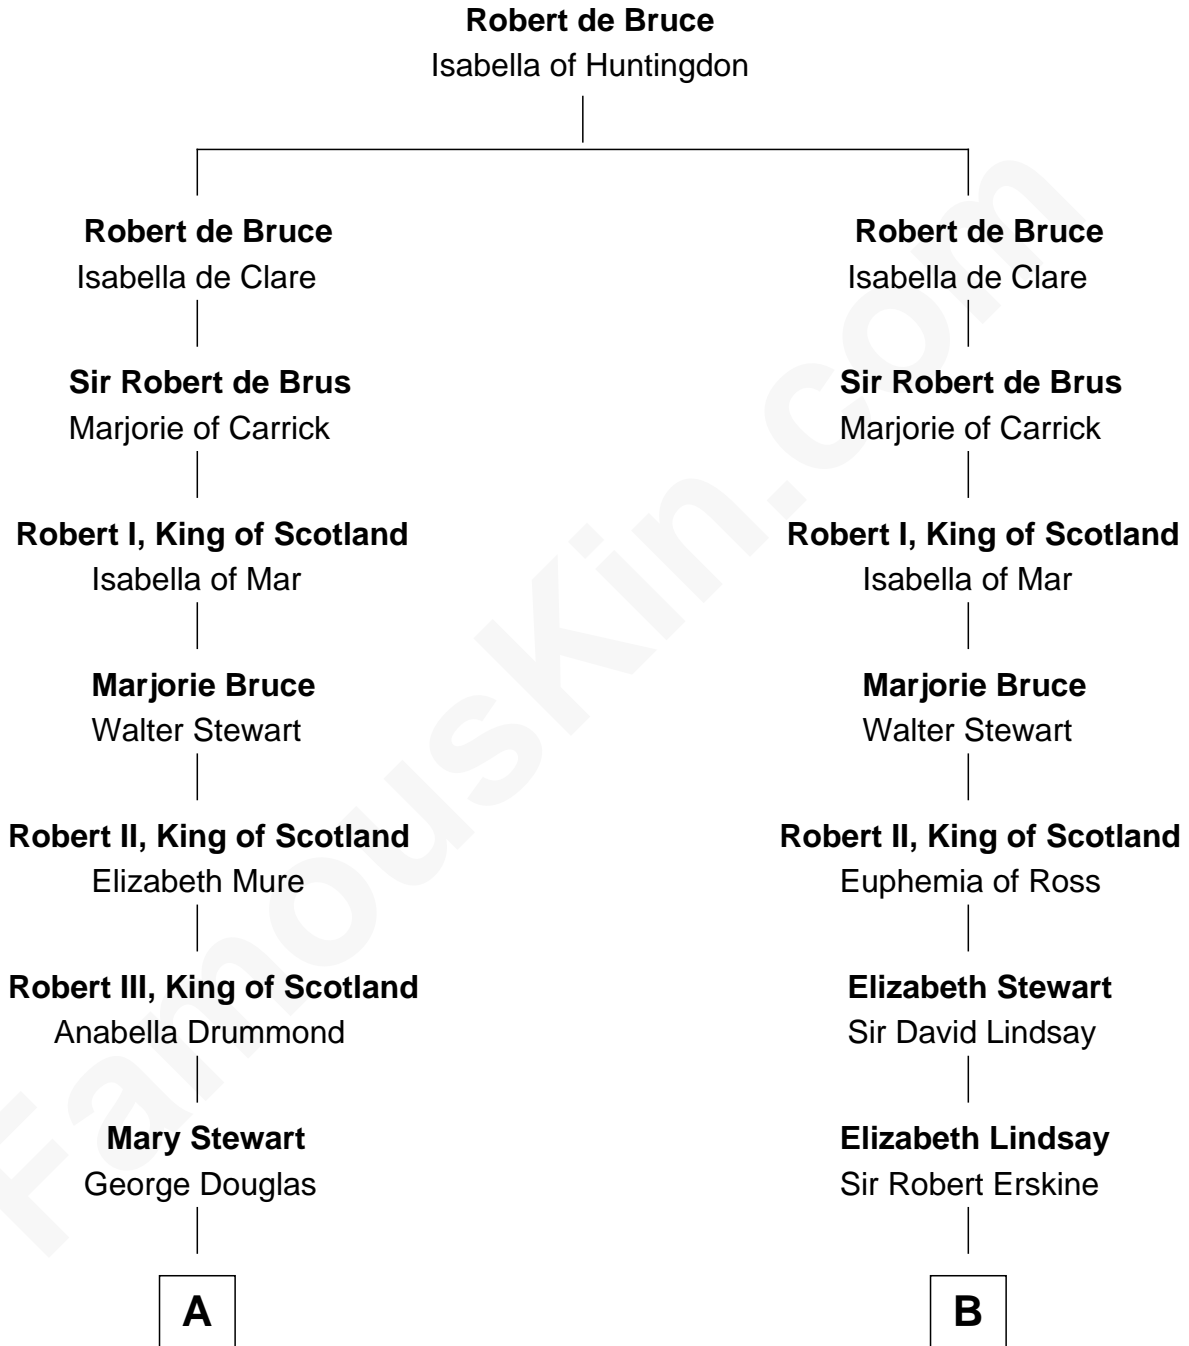

FamousKin.com

Relationship Chart of

Eleanor Roosevelt

First Lady of President Franklin D. Roosevelt

16th cousin 5 times removed of

Major John Pitcairn

British Commander at Battle of Lexington

A

Elizabeth Douglas
Sir Alexander Forbes

Elizabeth Forbes
Alexander Irvine

Sir Alexander Irvine
Janet Keith

Alexander Irvine
Janet Allardice

Alexander Irvine
Elizabeth Ogilvie

Gilbert Irvine
Jean of Menzies

John Irvine
of Fortrie Irvine